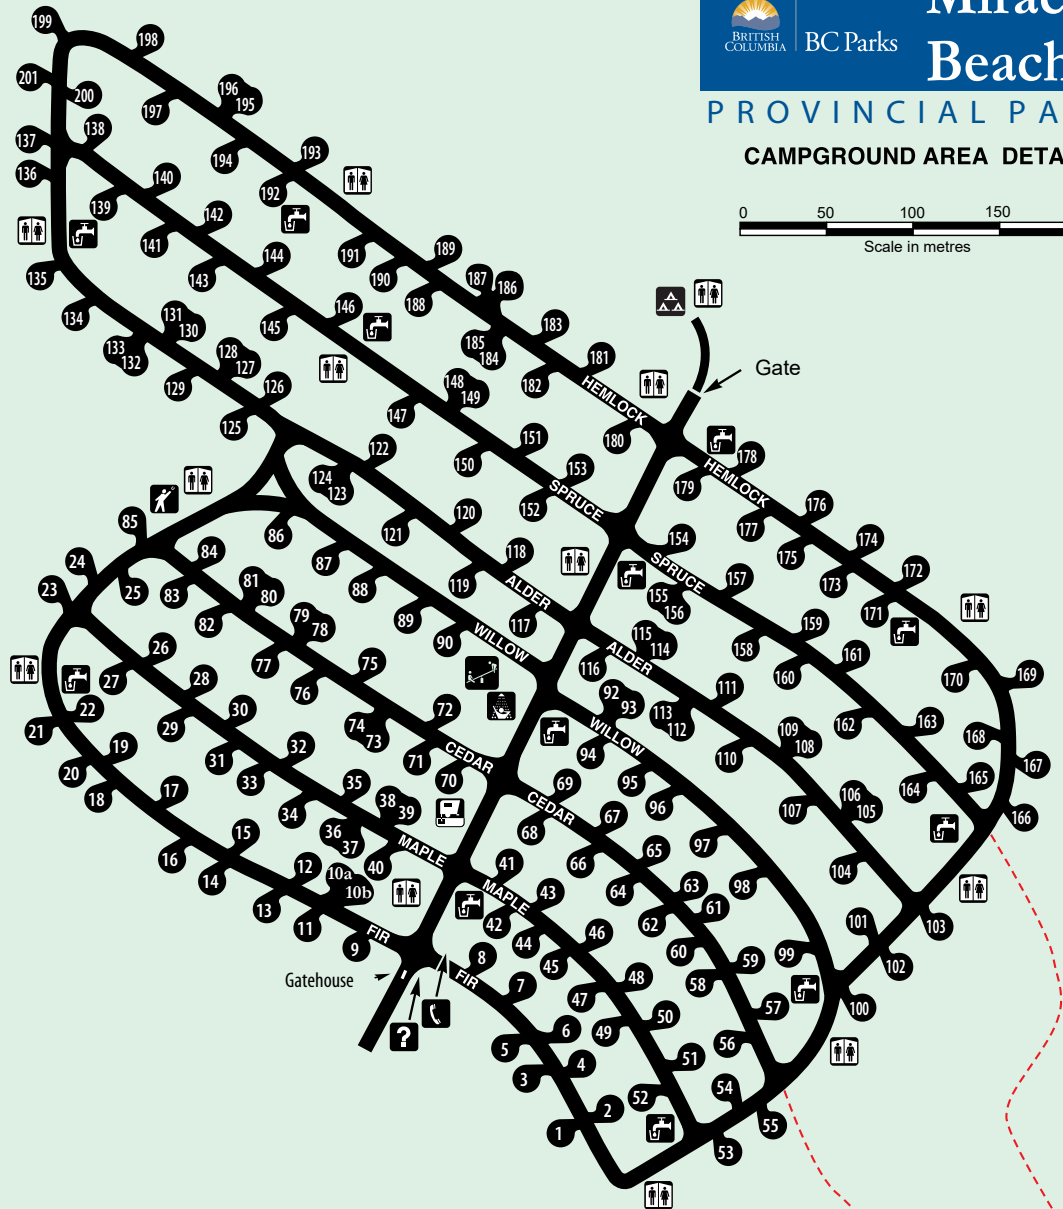

BC Parks

Miracle Beach

PROVINCIAL PARK

CAMPGROUND AREA DETAIL

Legend

- | | |
|---------------------|------------------------------|
| Parking | Changehouse |
| Information Shelter | Picnic Shelter |
| Picnic Area | Playground |
| Toilets | Sani-Station |
| Showers | Horseshoes |
| Water | Dog Walking Trail (on leash) |
| Telephone | Walking Trail |
| Group Camping | Park Boundary |