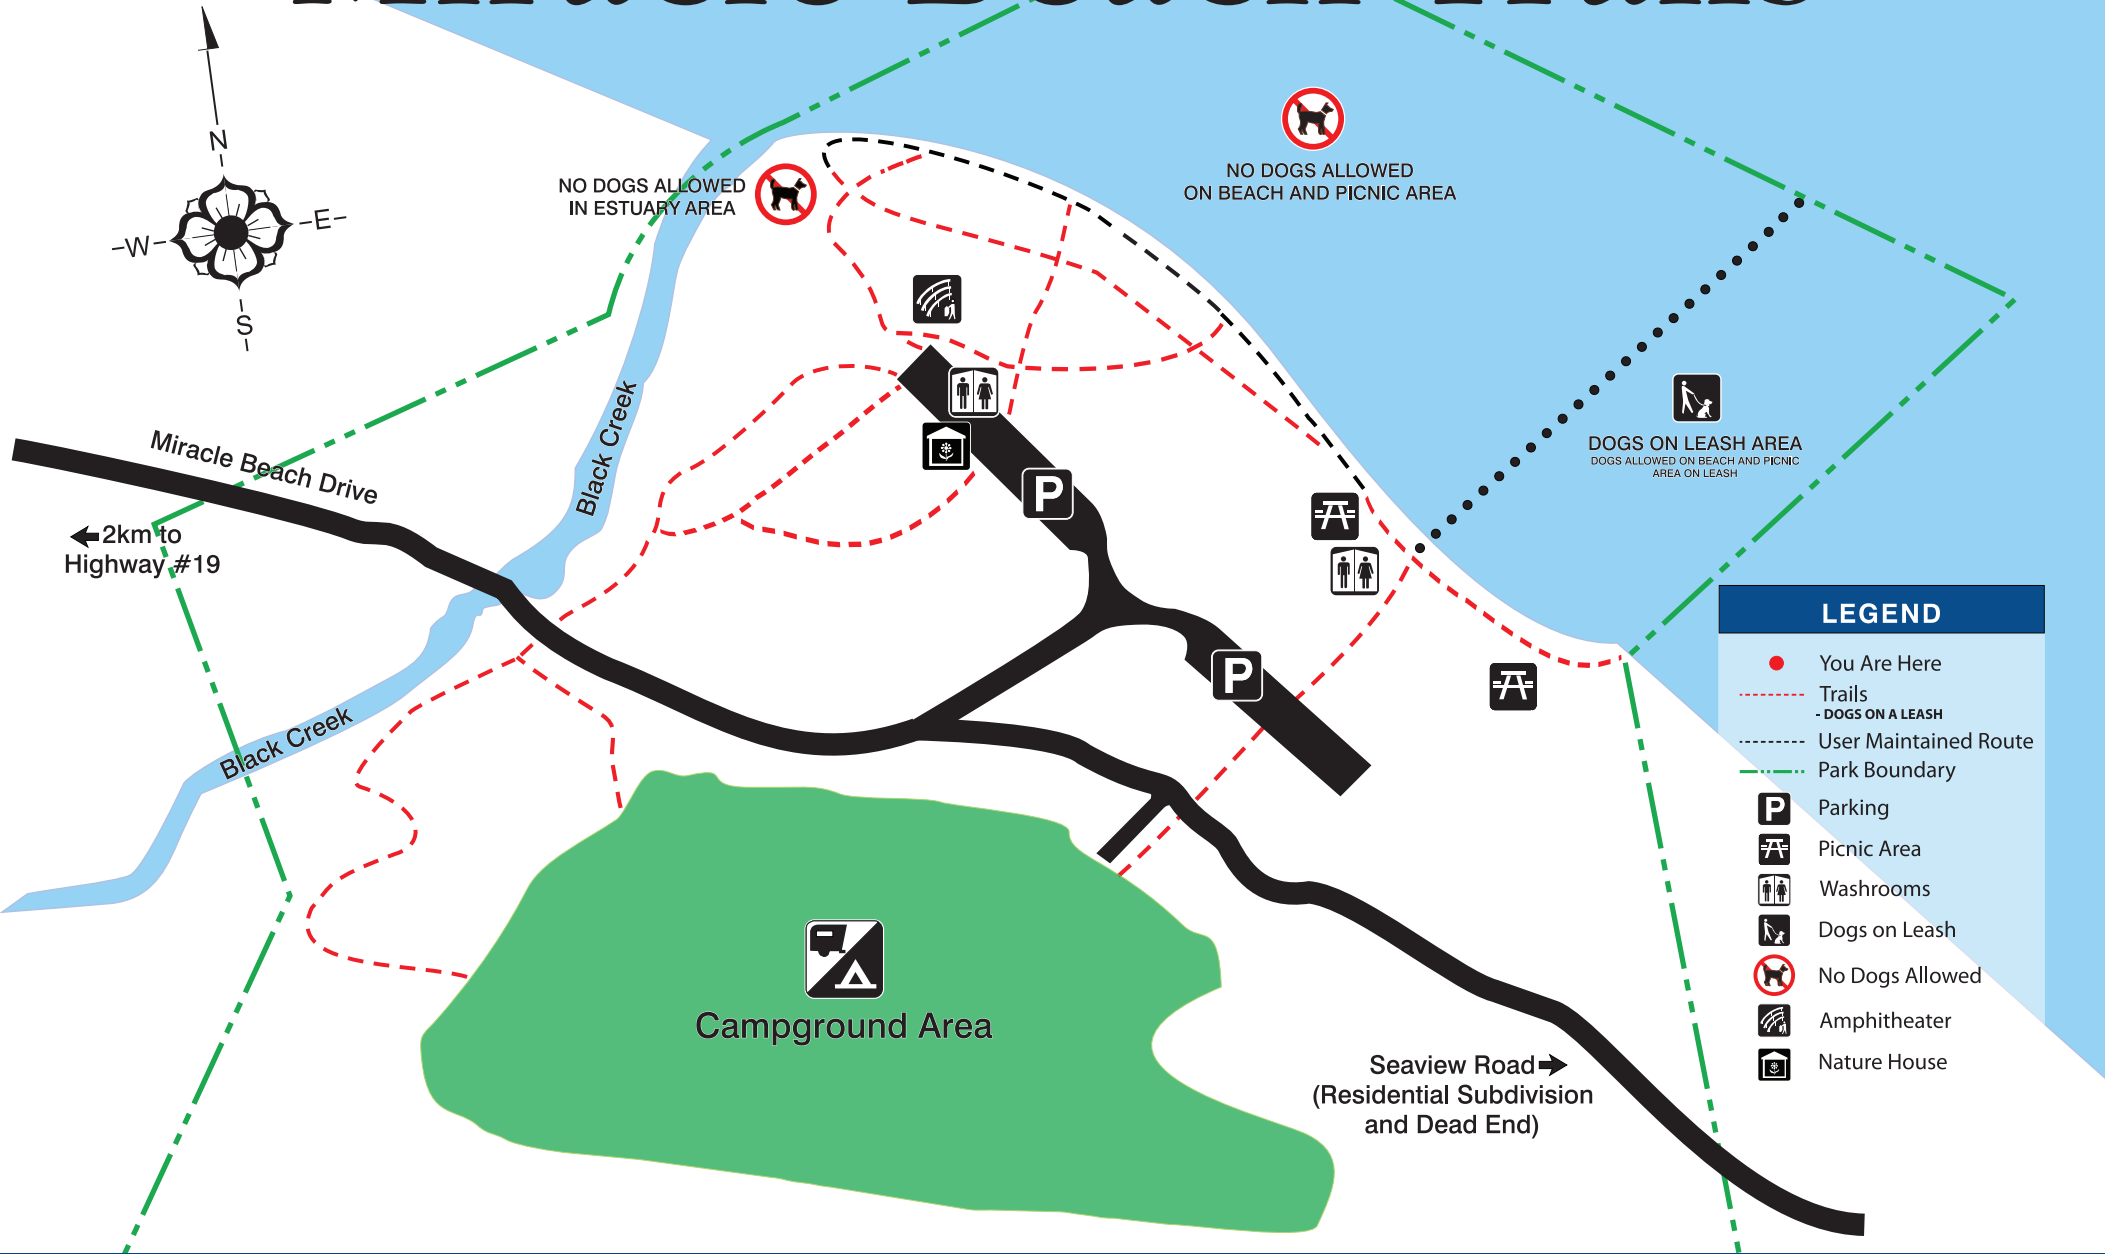

Miracle Beach Trails

LEGEND

- You Are Here
- - - Trails
- - - DOGS ON A LEASH
- - - User Maintained Route
- - - Park Boundary
- P** Parking
- Picnic Area
- Washrooms
- Dogs on Leash
- No Dogs Allowed
- Amphitheater
- Nature House