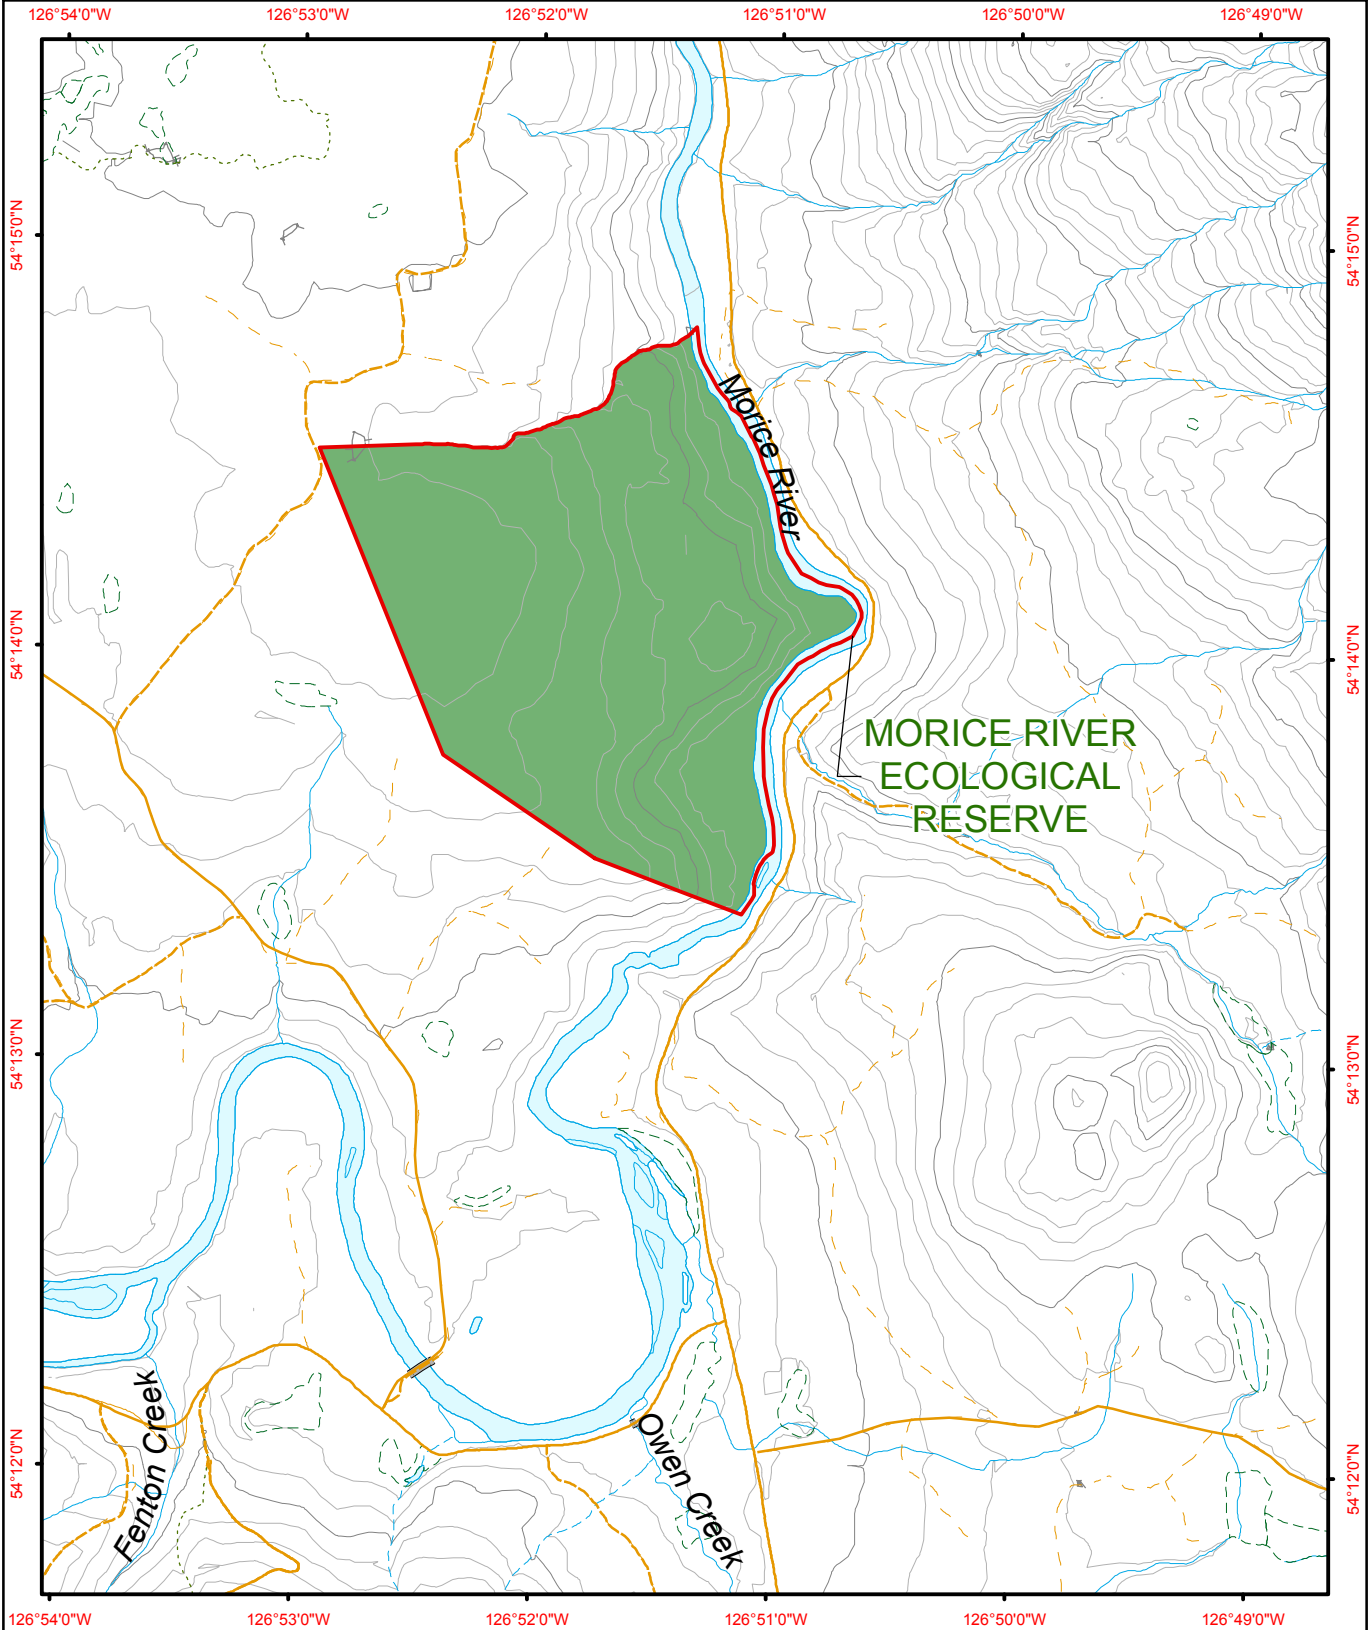

Morice River Ecological Reserve

- | | | | | | |
|---|----------------------|---|---------------------|---|-----------------|
|  | Ecological Reserve |  | Contour - 100 m |  | River or Stream |
|  | Other Protected Area |  | Contour - 20 m |  | Marsh or Swamp |
| | |  | Forest Service Road |  | Lake or Ocean |
| | |  | Road Permit | | |

BCParks

Project File: protected_area_template
Date: September 14, 2010