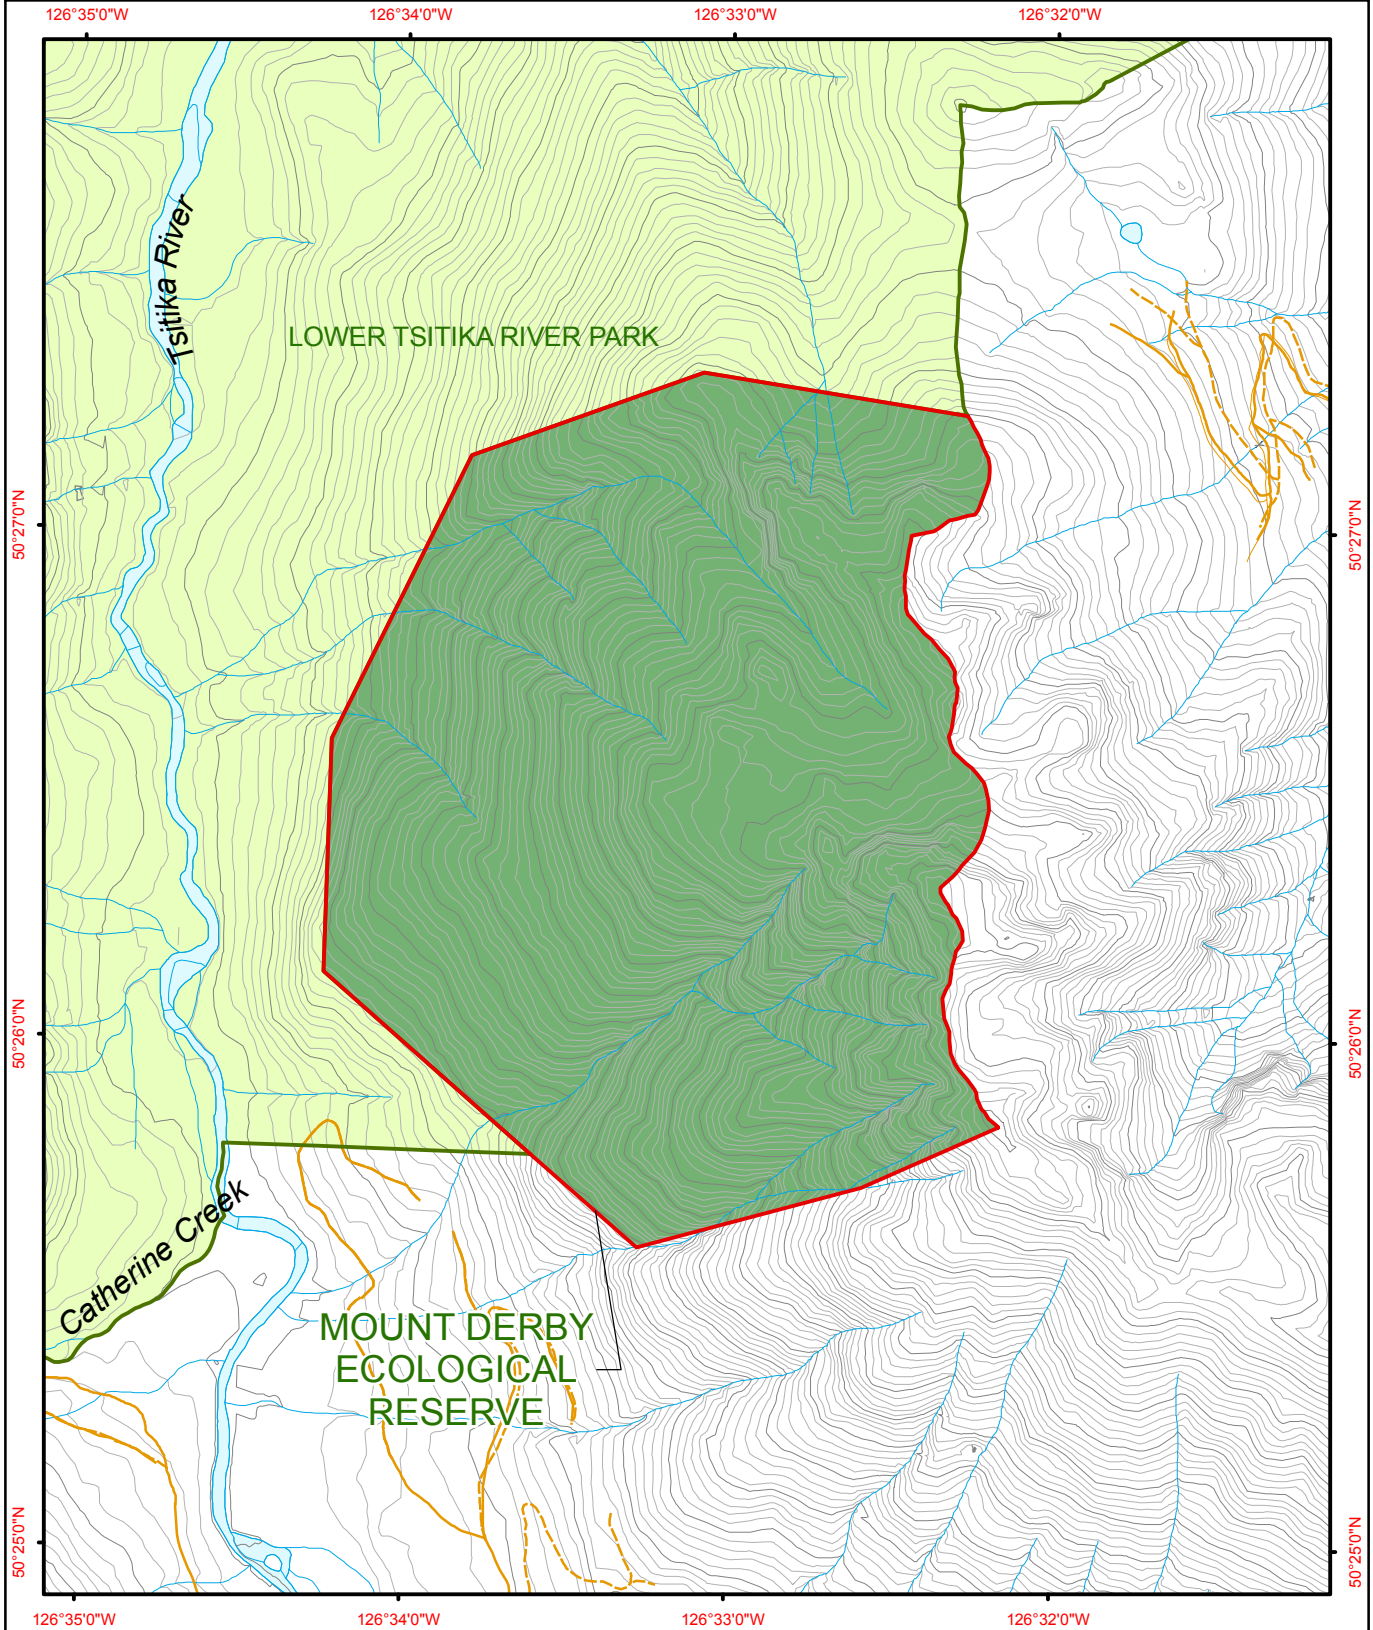

# Mount Derby Ecological Reserve

<p>BRITISH COLUMBIA The Best Place on Earth</p>	<p>BC Parks</p>	Ecological Reserve	Contour - 100 m	River or Stream	
		Other Protected Area	Contour - 20 m	Marsh or Swamp	
		Forest Service Road	Road Permit	Lake or Ocean	

0 200 400 600 800 1,000  
Metres

Project File: protected\_area\_template  
Date: September 14, 2010