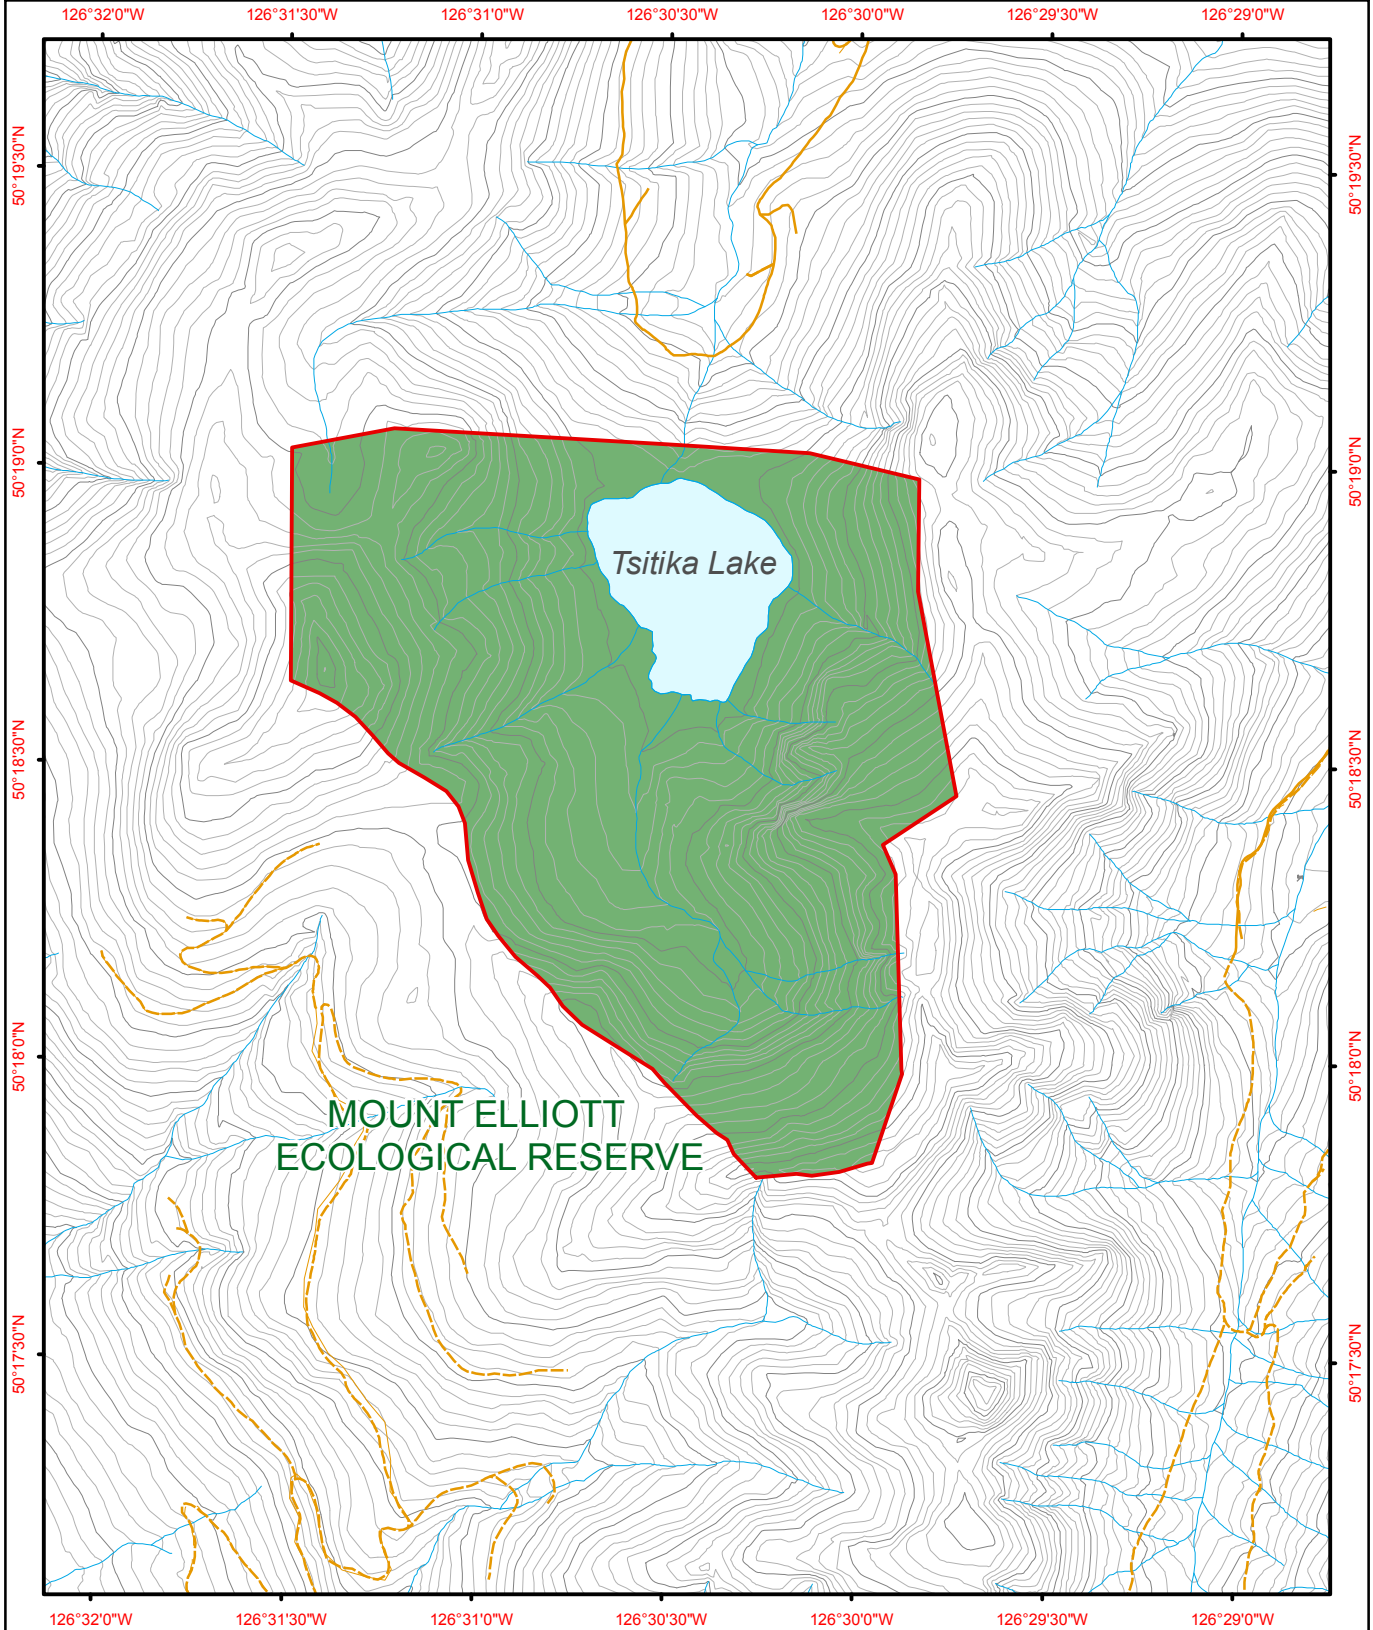

Mount Elliott Ecological Reserve

**MOUNT ELLIOTT
ECOLOGICAL RESERVE**

Tsitika Lake

 Ecological Reserve	 Contour - 100 m	 River or Stream
 Other Protected Area	 Contour - 20 m	 Marsh or Swamp
	 Forest Service Road	 Lake or Ocean
	 Road Permit	

 Project File: protected_area_template
Date: September 14, 2010