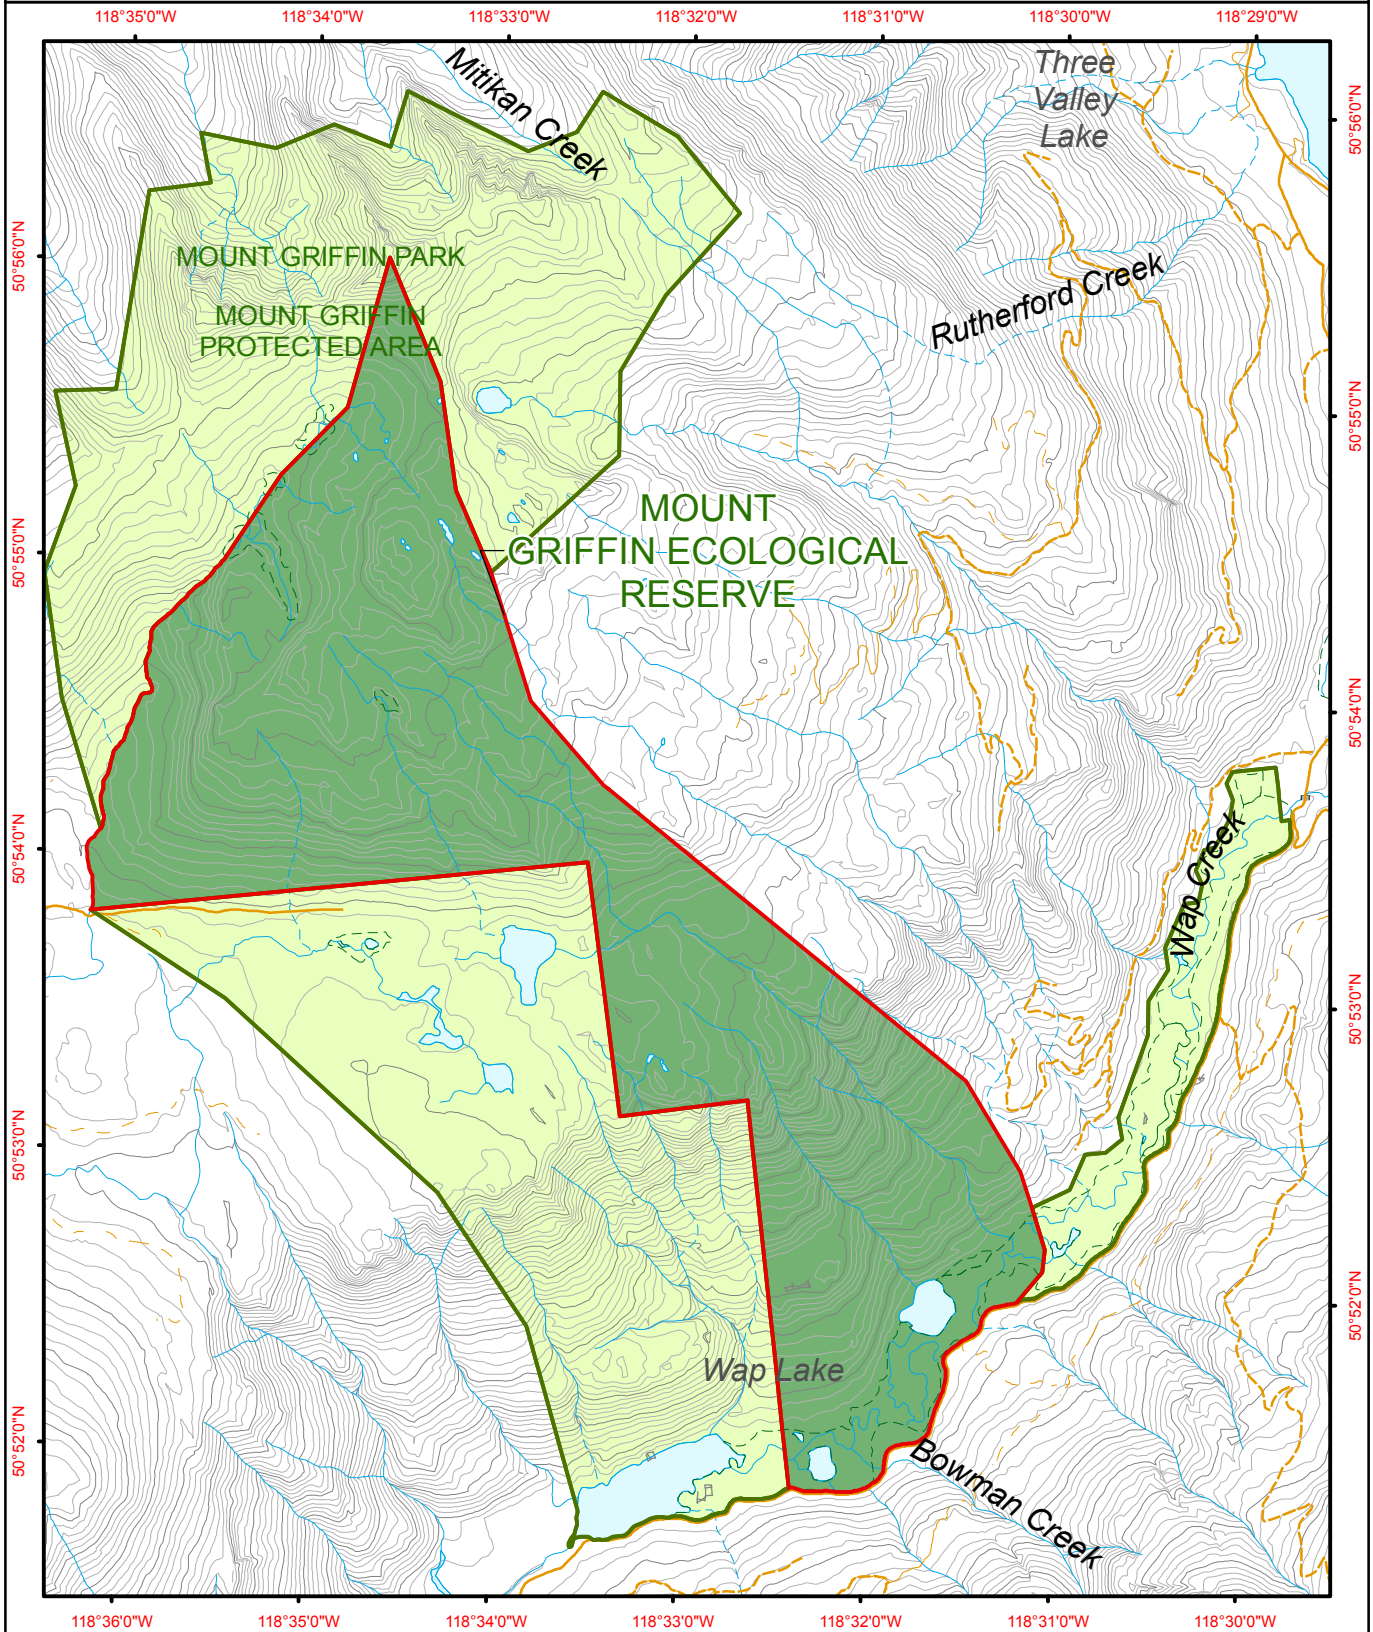

Mount Griffin Ecological Reserve

 BRITISH COLUMBIA The Best Place on Earth		 Ecological Reserve	 Contour - 100 m	 River or Stream	
		 Other Protected Area	 Contour - 20 m	 Marsh or Swamp	
		 Forest Service Road	 Lake or Ocean		
		 Road Permit	 0 250 500 750 1,000 1,250 Metres		Project File: protected_area_template Date: September 14, 2010