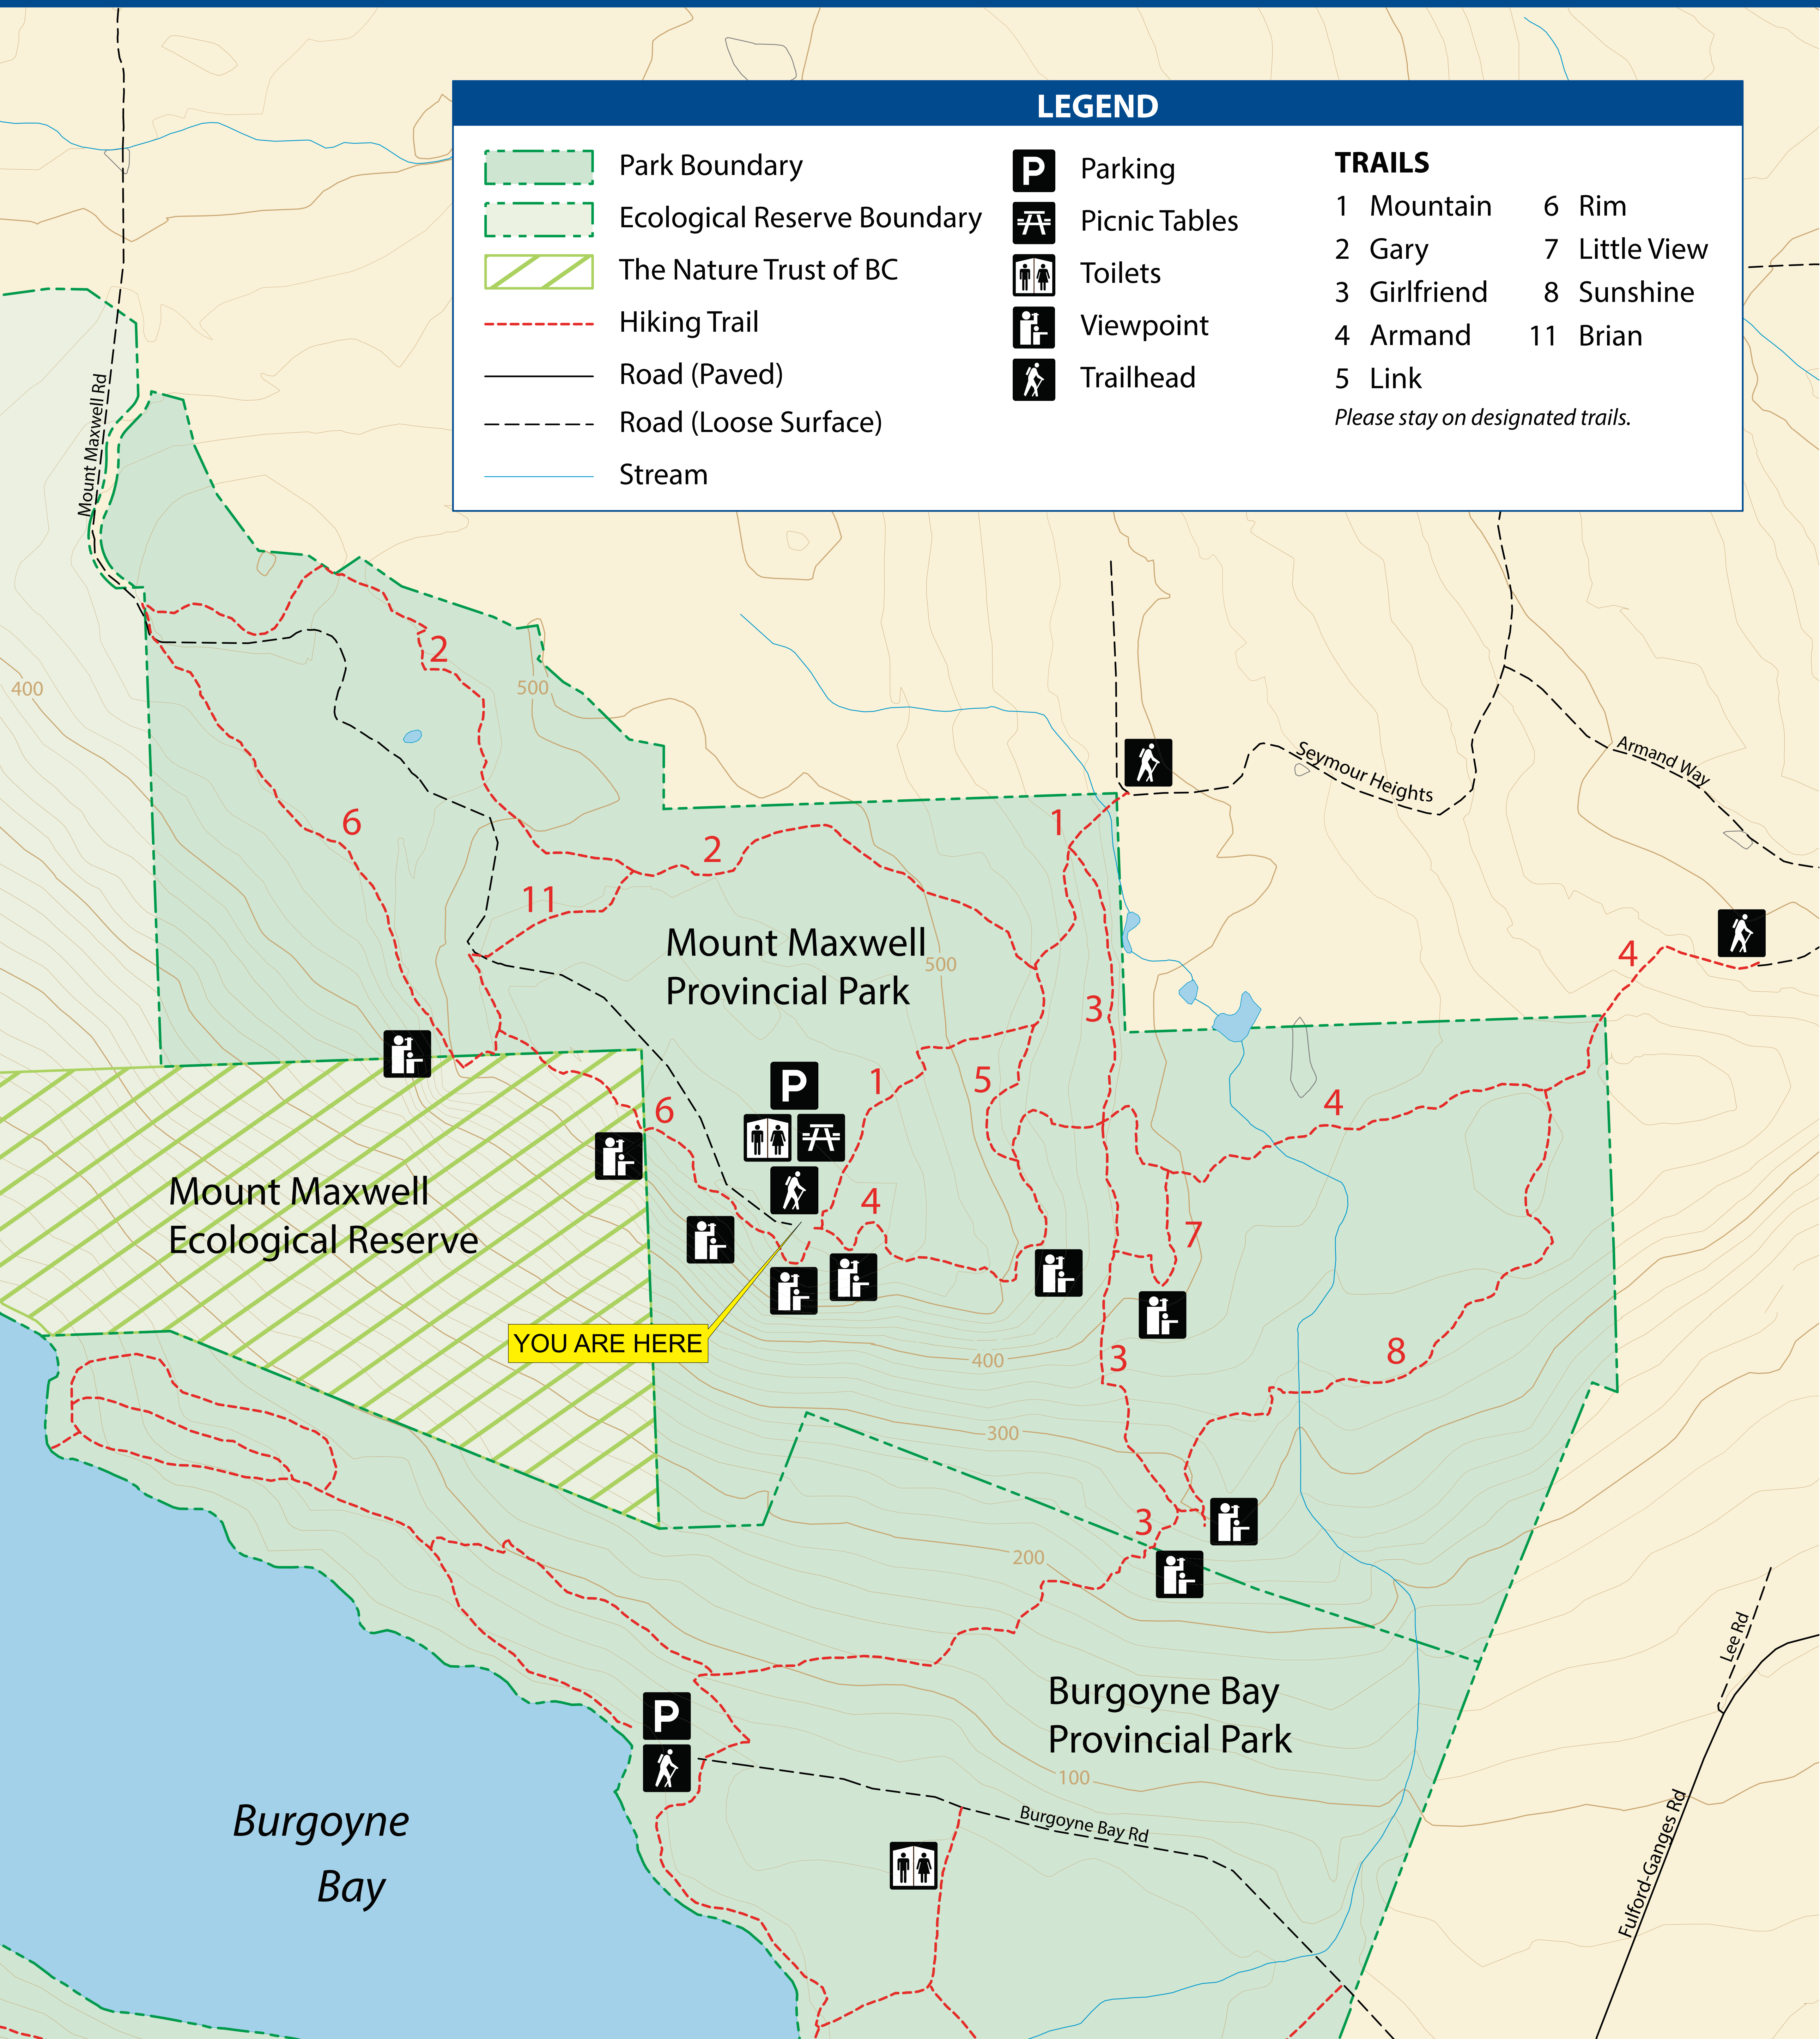

Mount Maxwell Provincial Park

LEGEND			
	Park Boundary		Parking
	Ecological Reserve Boundary		Picnic Tables
	The Nature Trust of BC		Toilets
	Hiking Trail		Viewpoint
	Road (Paved)		Trailhead
	Road (Loose Surface)		
	Stream		

TRAILS	
1 Mountain	6 Rim
2 Gary	7 Little View
3 Girlfriend	8 Sunshine
4 Armand	11 Brian
5 Link	

Please stay on designated trails.

www.naturetrust.bc.ca
www.saltspringtnc.ca

Stay Safe - Have Fun

www.bcparks.ca