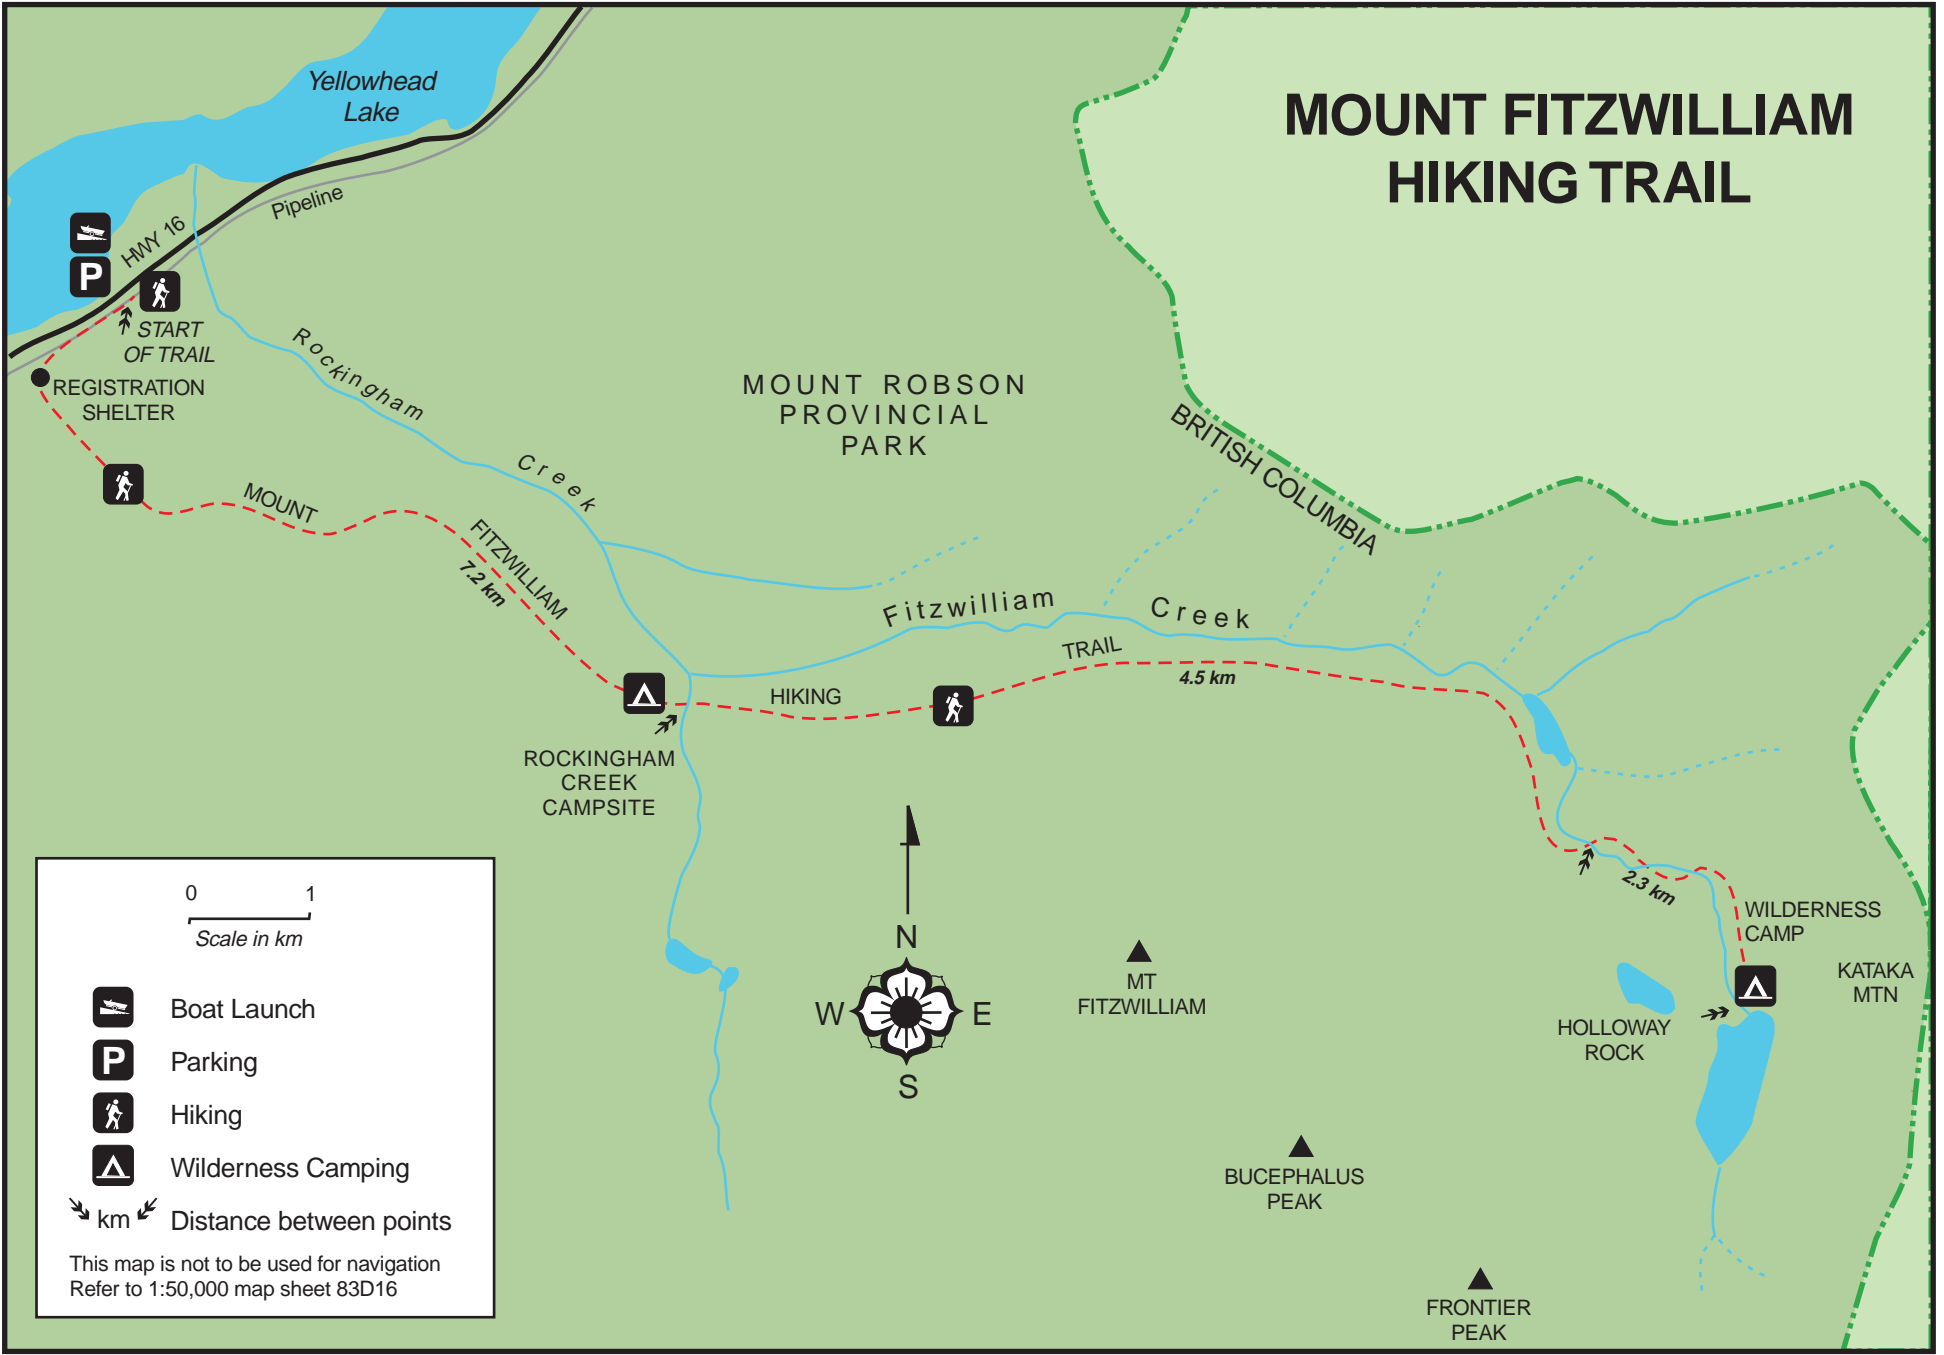

MOUNT FITZWILLIAM HIKING TRAIL

0 1
Scale in km

- Boat Launch
- Parking
- Hiking
- Wilderness Camping
- km Distance between points

This map is not to be used for navigation
Refer to 1:50,000 map sheet 83D16