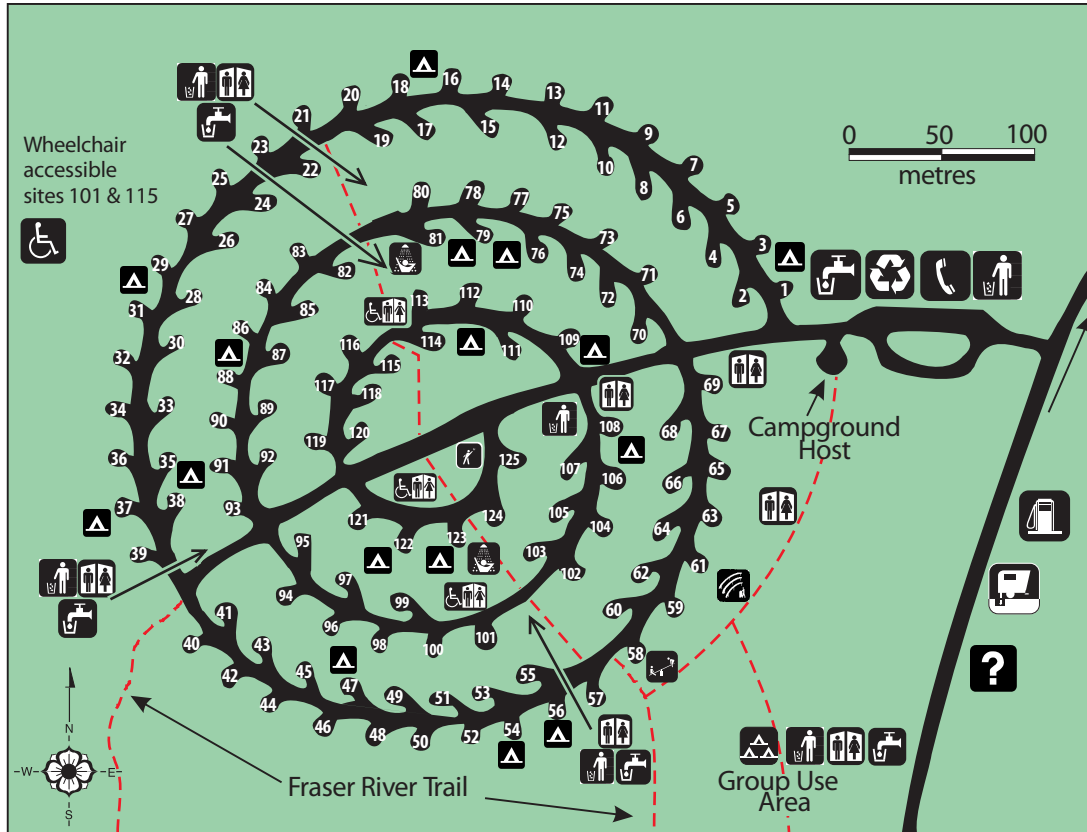

Mount Robson

PROVINCIAL PARK

ROBSON MEADOWS CAMPGROUND

LEGEND

- | | | | |
|----------------------|-----------------------|-------------------|------------------|
| Vehicle/Tent Camping | Gas | Horseshoes | Hiking |
| Sani-Station | Telephone | Point of Interest | Meals |
| Toilets | Water | Information | Group Campground |
| Showers | Recycle | Garbage | Tent Pad |
| Day-use Area | Playground | Park Boundary | |
| Amphitheatre | Wheelchair Accessible | Trail | |