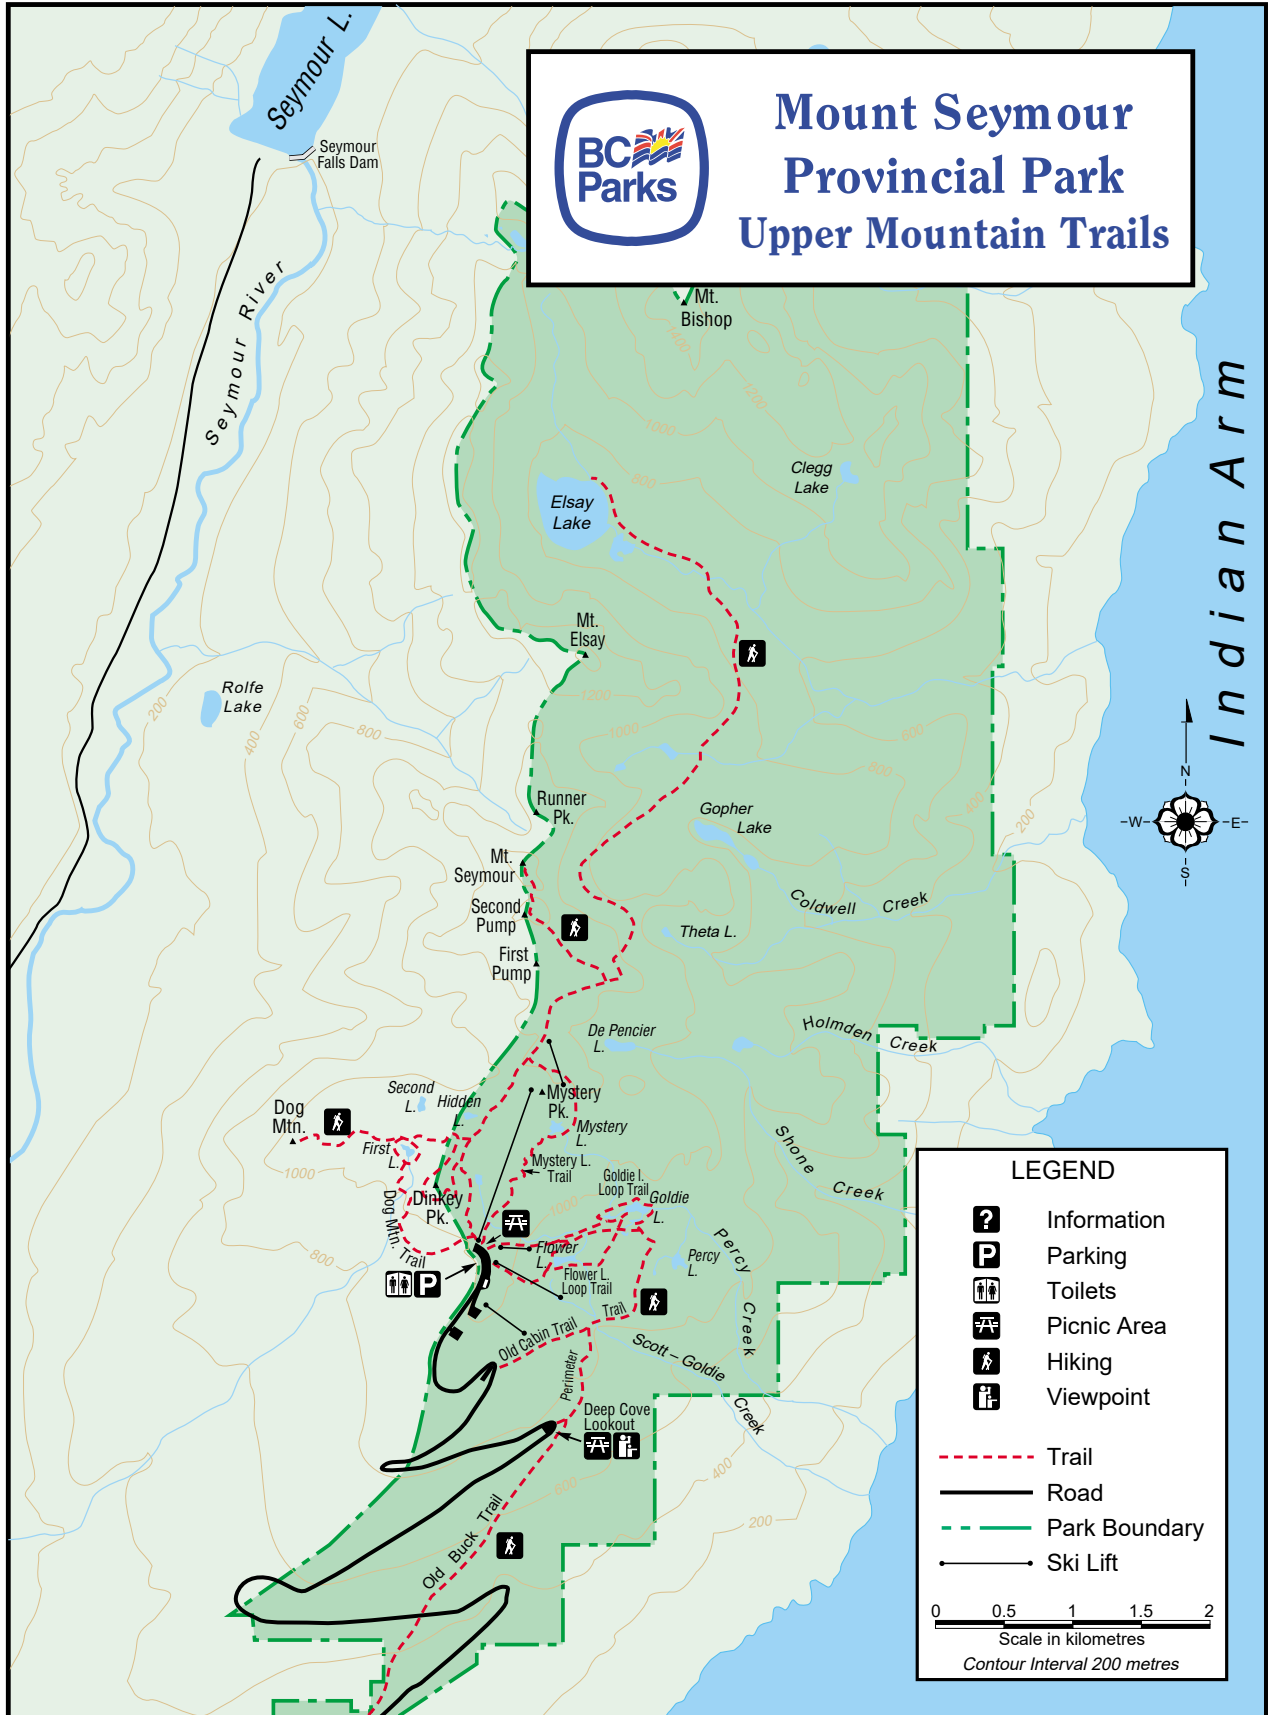

Mount Seymour Provincial Park Upper Mountain Trails

LEGEND

- Information
 - Parking
 - Toilets
 - Picnic Area
 - Hiking
 - Viewpoint
 - Trail
 - Road
 - Park Boundary
 - Ski Lift
- 0 0.5 1 1.5 2
Scale in kilometres
Contour Interval 200 metres