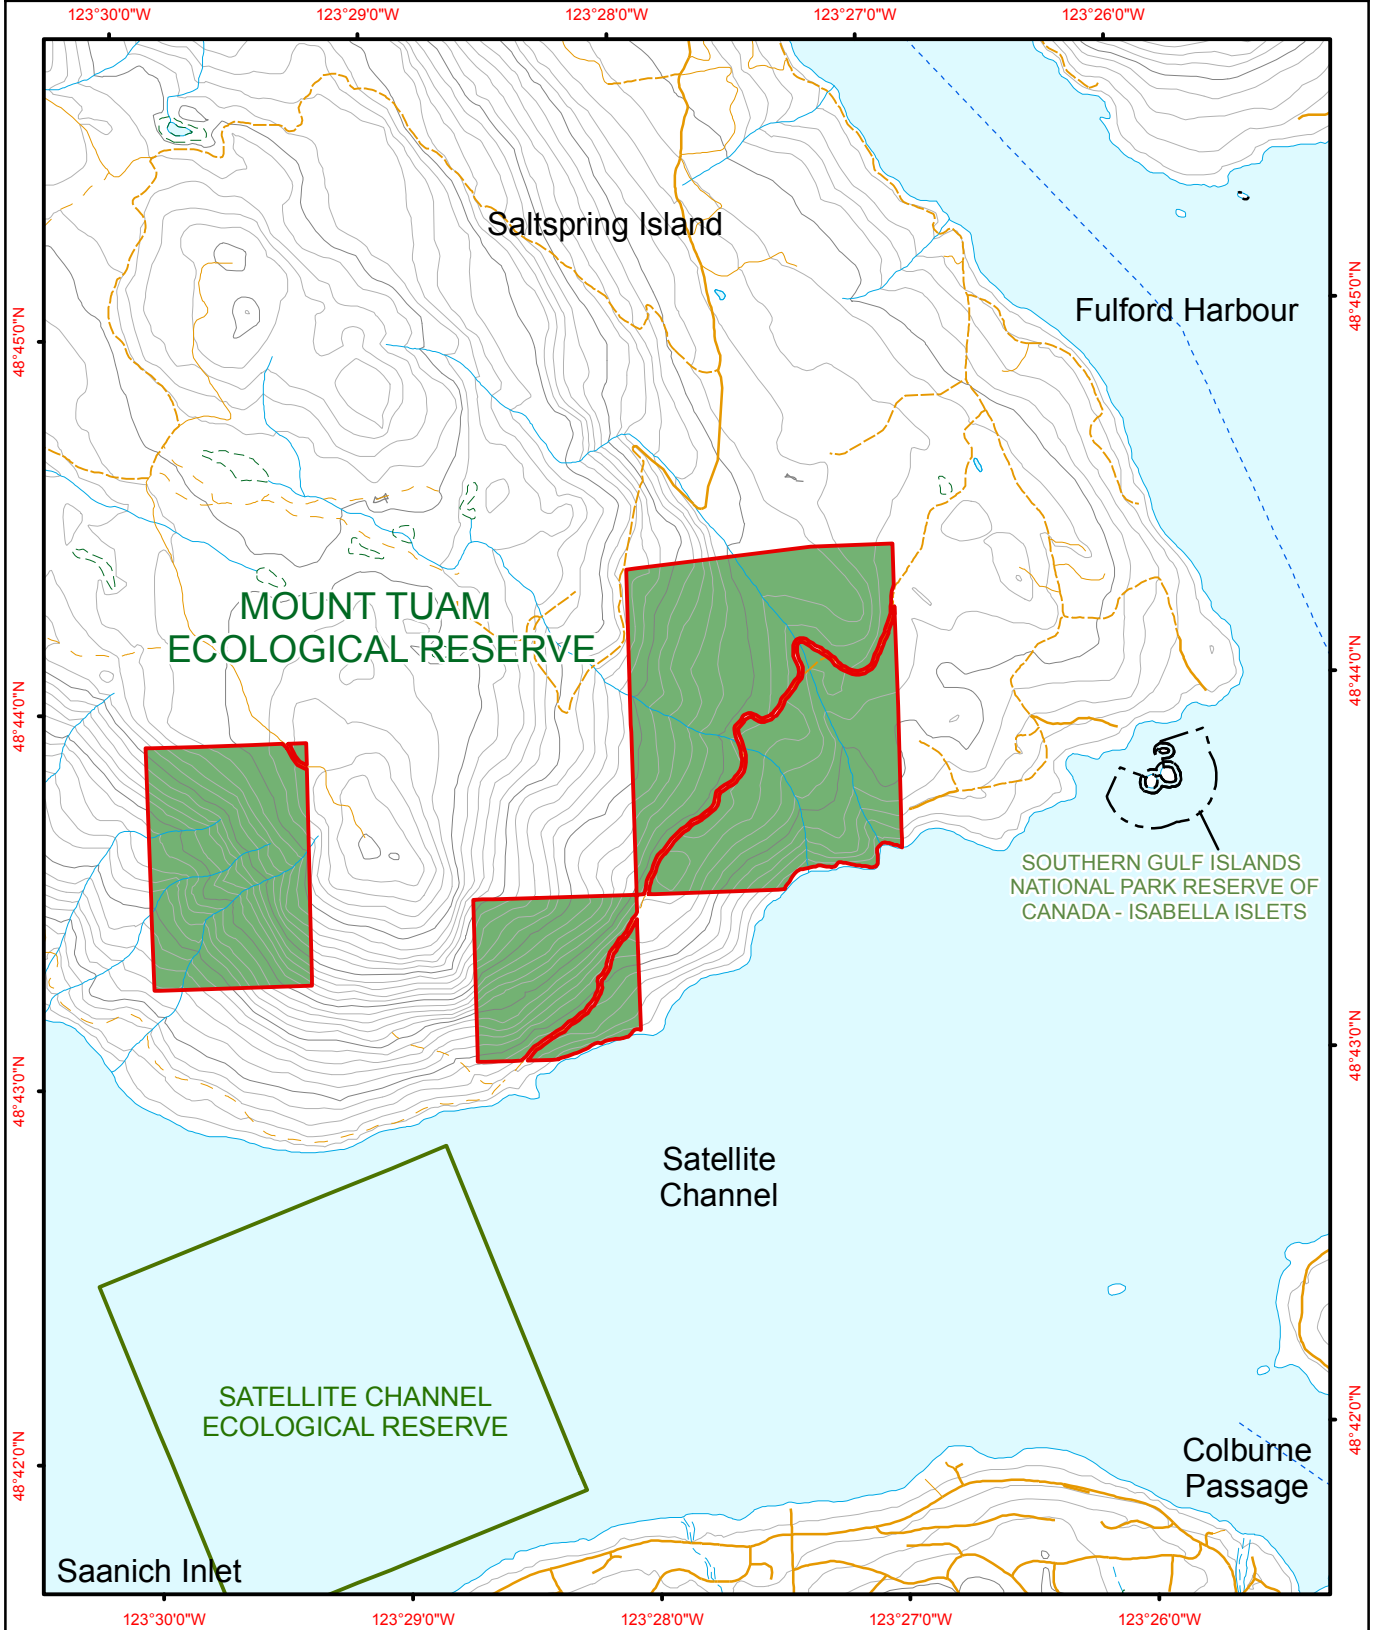

# Mount Tuam Ecological Reserve

 <p>BRITISH COLUMBIA The Best Place on Earth</p>	 <p>BC Parks</p>	 Ecological Reserve	 Contour - 100 m	 River or Stream	
		 Other Protected Area	 Contour - 20 m	 Marsh or Swamp	
		 Forest Service Road	 Lake or Ocean		
		 Road Permit	 <p>0 200 400 600 800 1,000 Metres</p>		<p>Project File: protected_area_template Date: September 14, 2010</p>