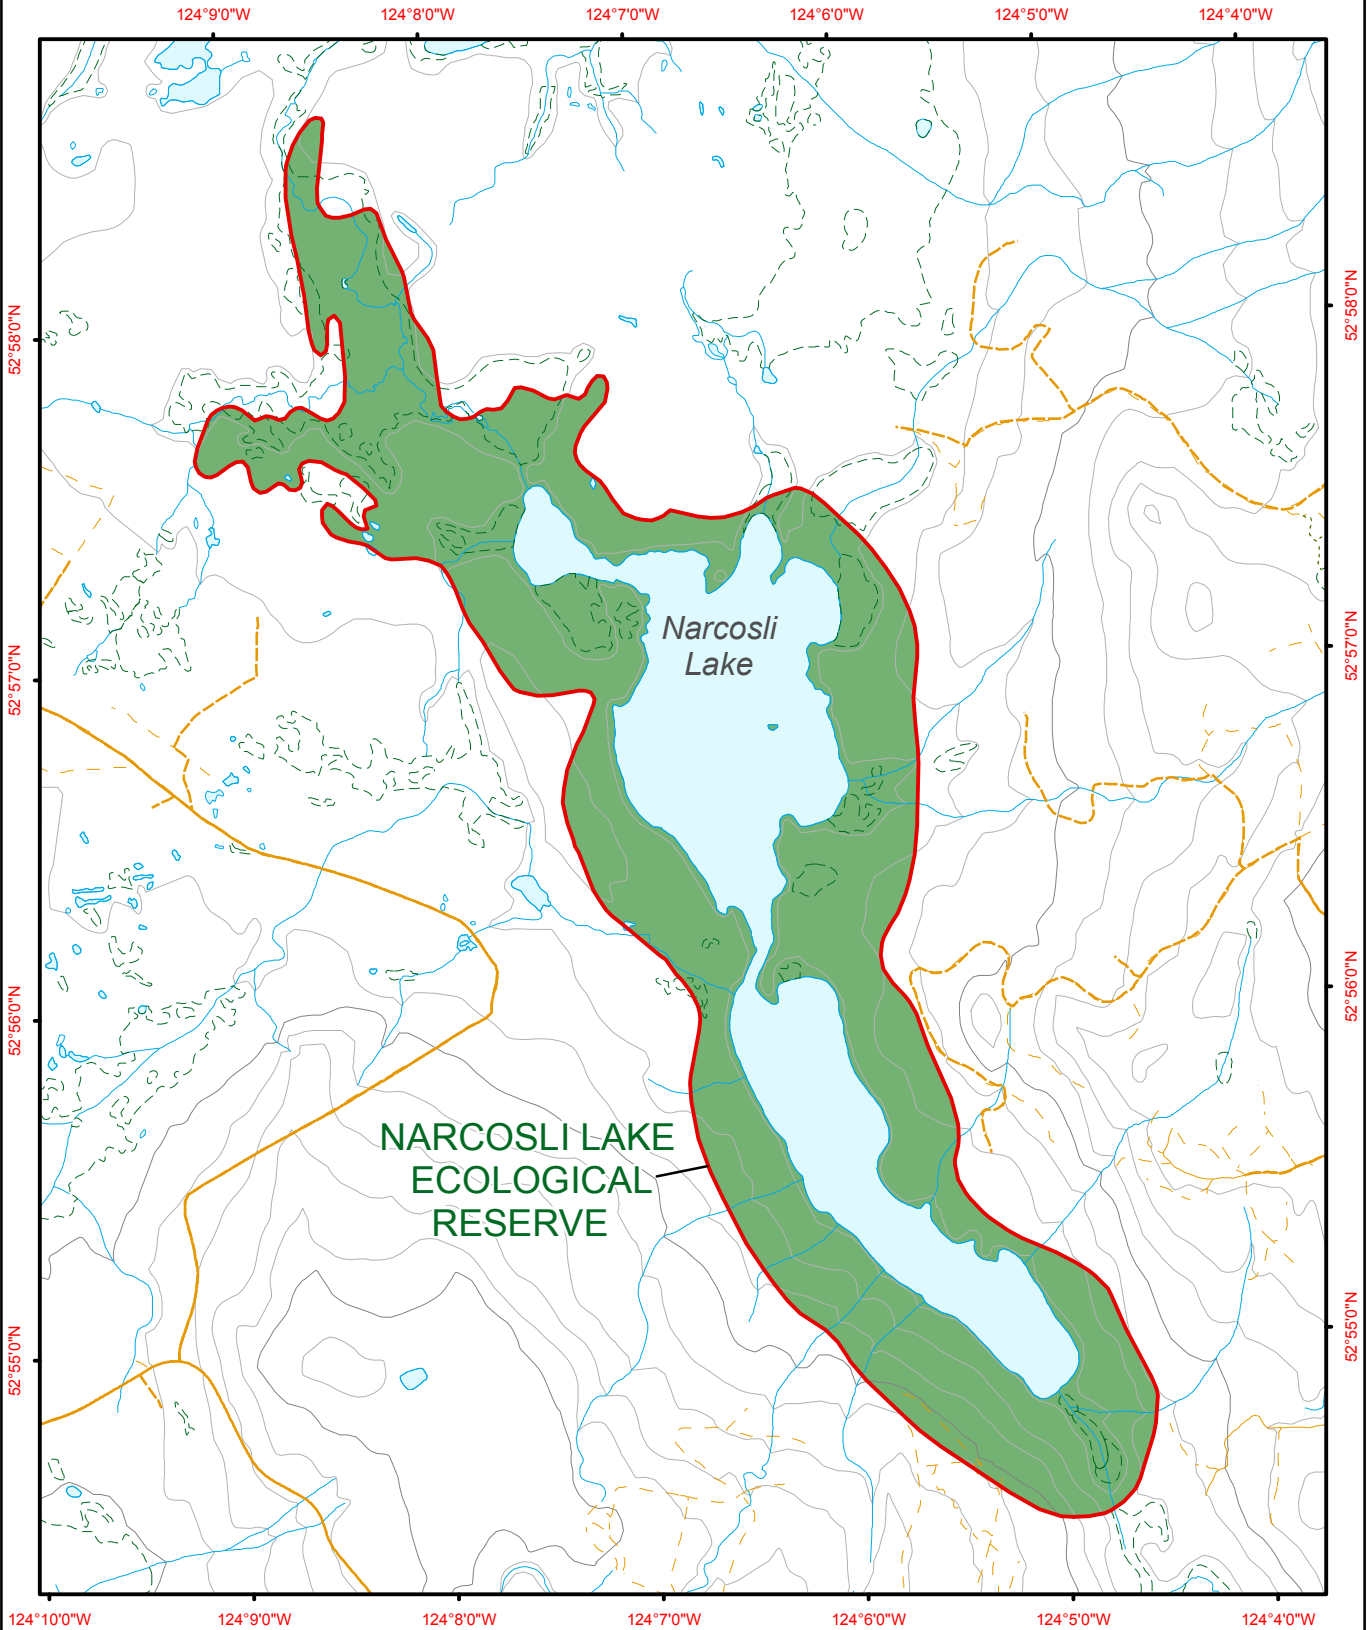

# Narcosli Lake Ecological Reserve

 <p>BRITISH COLUMBIA The Best Place on Earth</p>		 Ecological Reserve	 Contour - 100 m	 River or Stream	
		 Other Protected Area	 Contour - 20 m	 Marsh or Swamp	
		 Forest Service Road	 Lake or Ocean		
		 Road Permit			
		 <p>0 200 400 600 800 1,000 Metres</p>	Project File: protected_area_template Date: September 14, 2010		