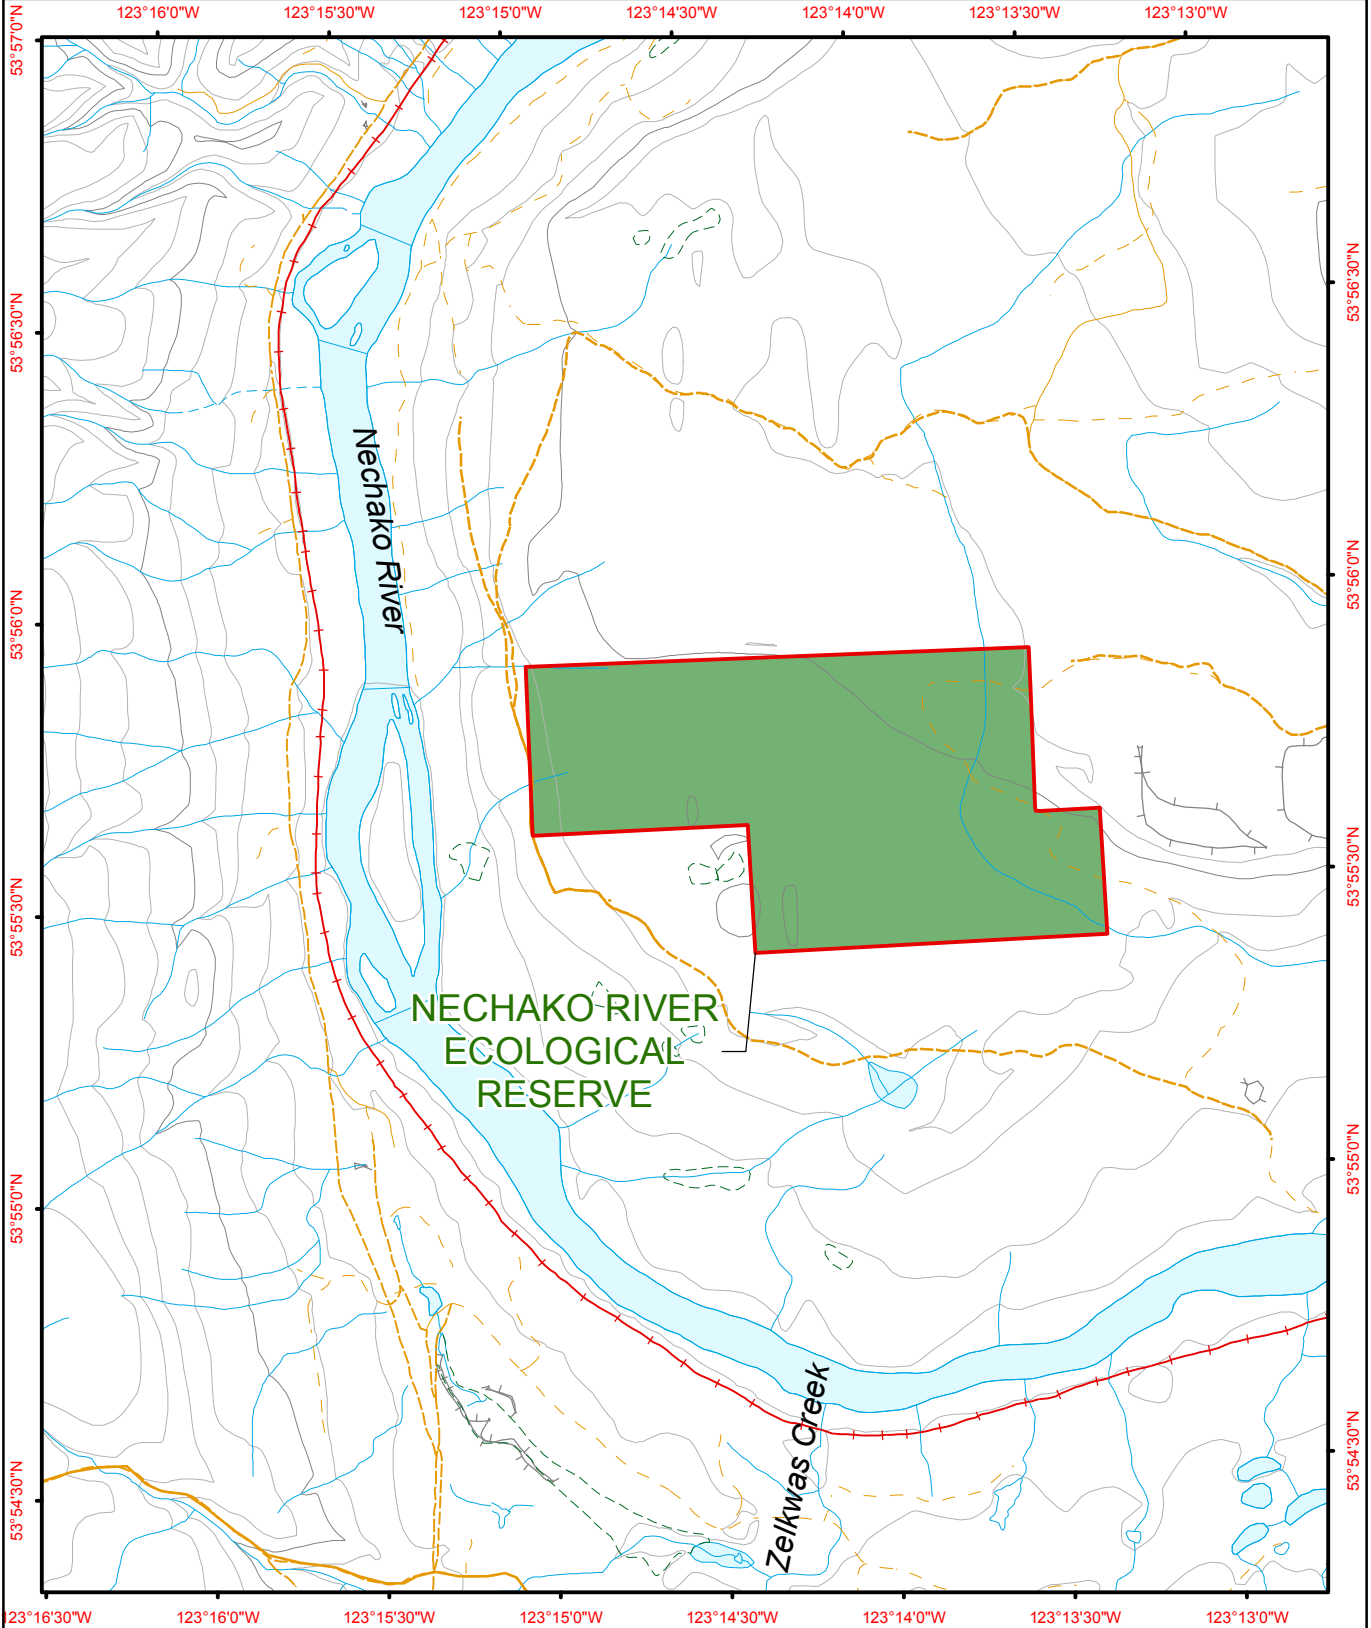

# Nechako River Ecological Reserve

NECHAKO RIVER  
ECOLOGICAL  
RESERVE

- Ecological Reserve
- Other Protected Area

- Contour - 100 m
- Contour - 20 m
- Forest Service Road
- Road Permit

- River or Stream
- Marsh or Swamp
- Lake or Ocean