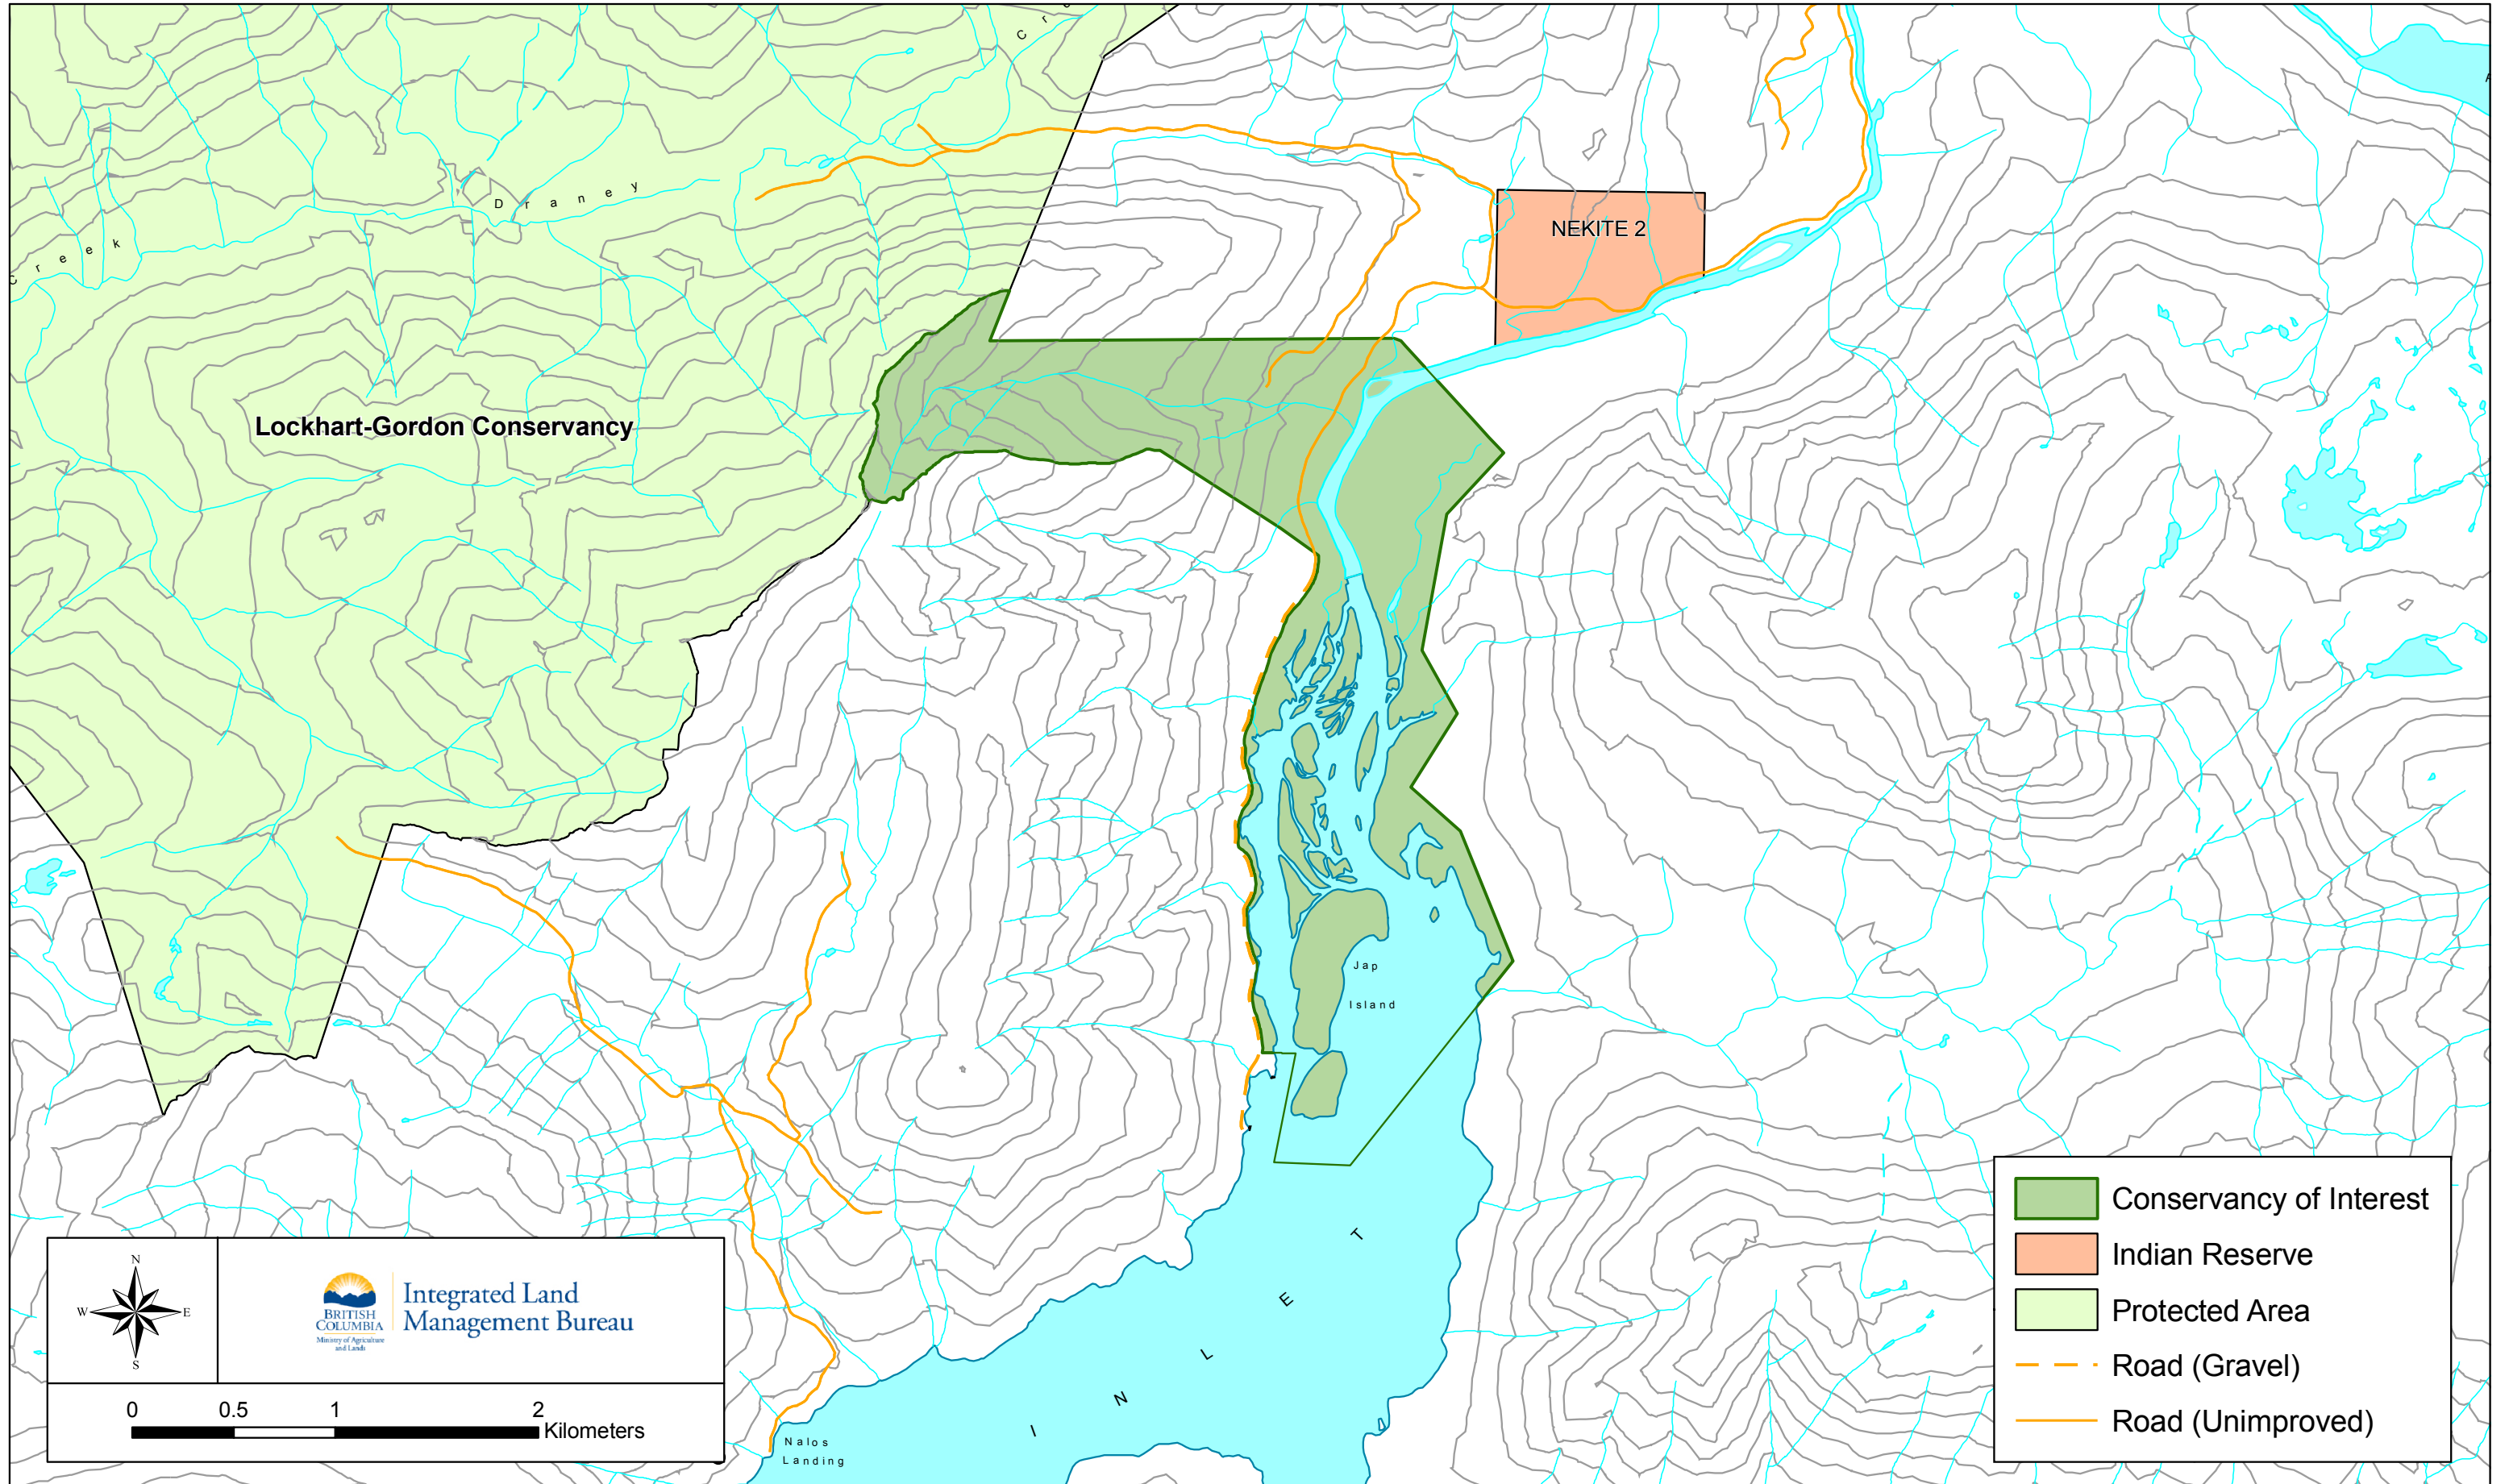

# NEĠIĀ/Nekite Estuary Conservancy

	Conservancy of Interest
	Indian Reserve
	Protected Area
	Road (Gravel)
	Road (Unimproved)

	 Integrated Land Management Bureau BRITISH COLUMBIA Ministry of Agriculture and Lands
