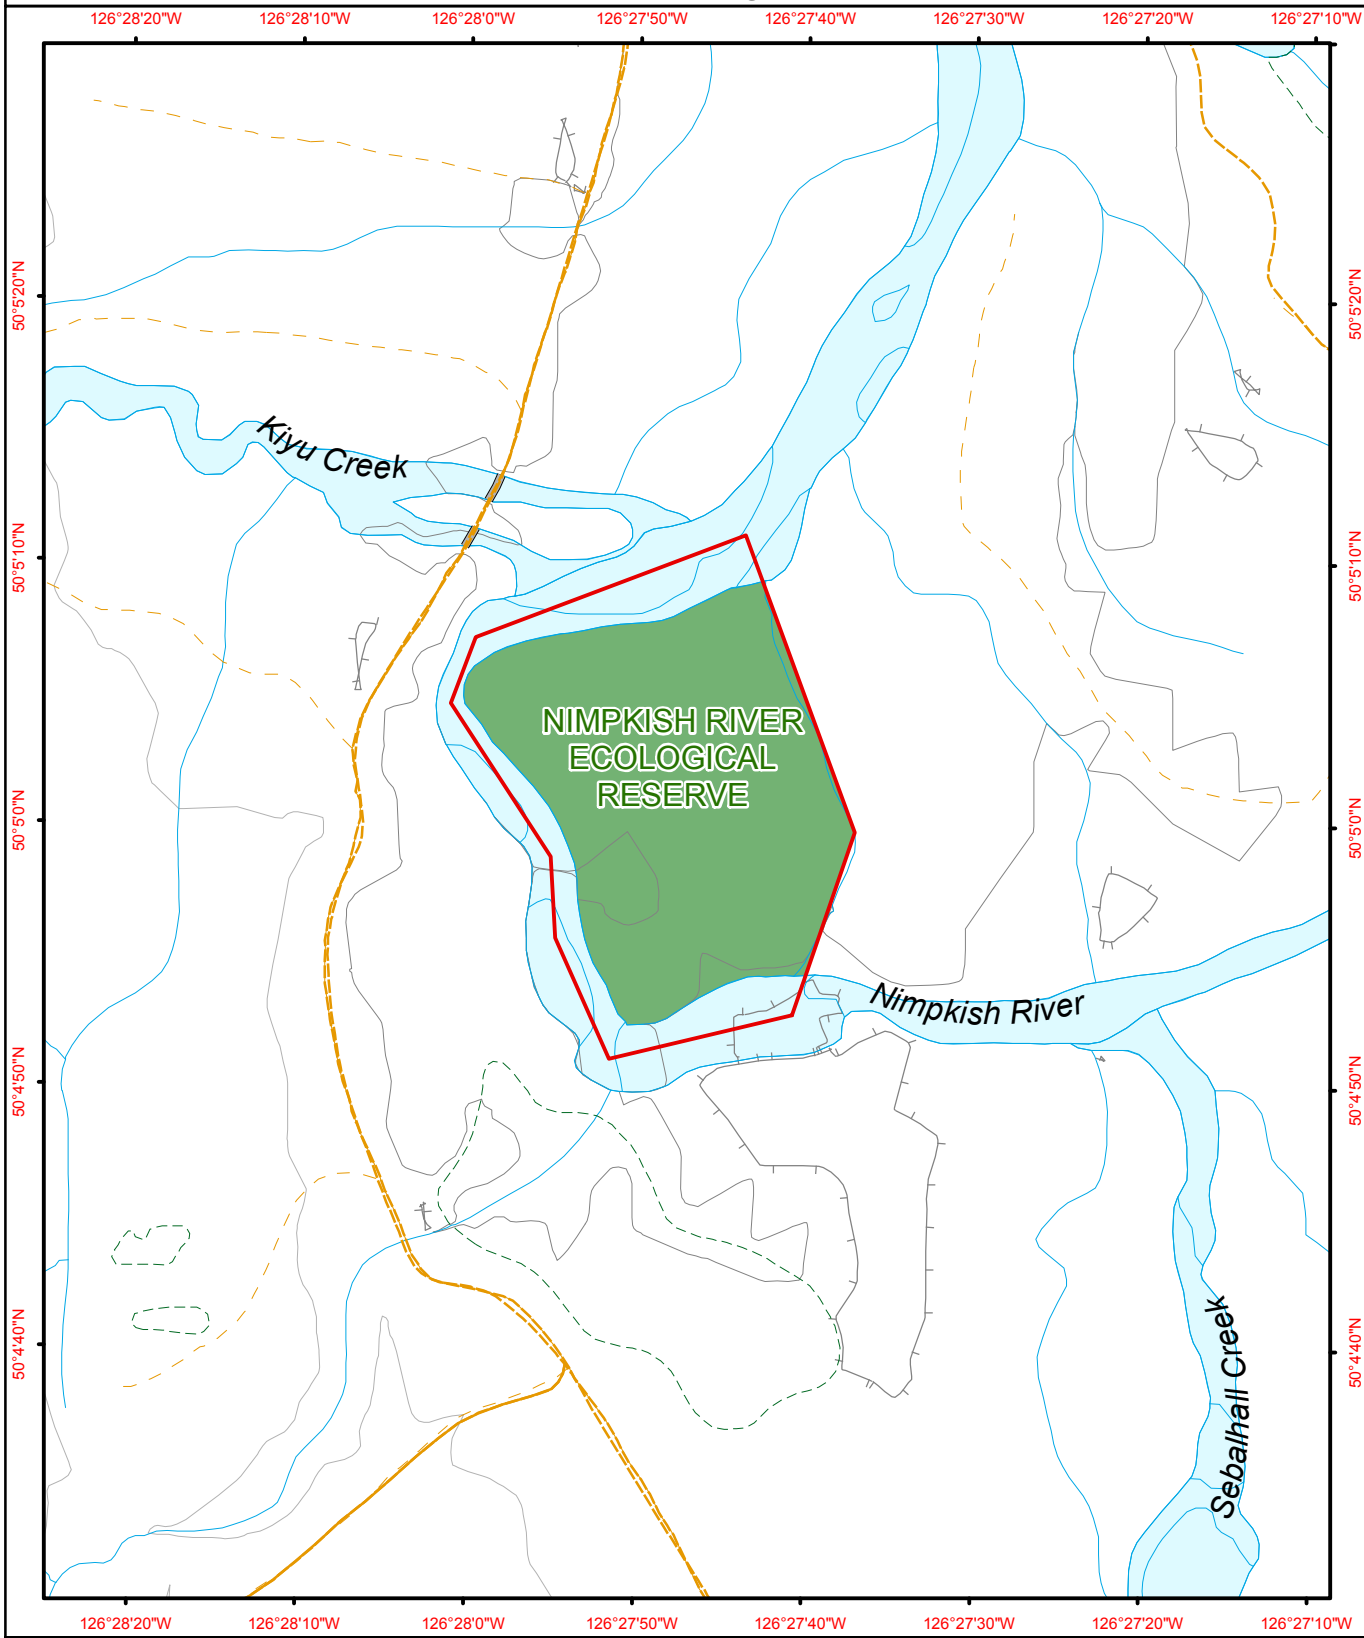

Nimpkish River Ecological Reserve

<p>BRITISH COLUMBIA The Best Place on Earth</p>	<p>BC Parks</p>	Ecological Reserve	Contour - 100 m	River or Stream	
		Other Protected Area	Contour - 20 m	Marsh or Swamp	
		Forest Service Road	Road Permit		
		<p>0 50 100 150 200 250 Metres</p>		Project File: protected_area_template Date: September 14, 2010	