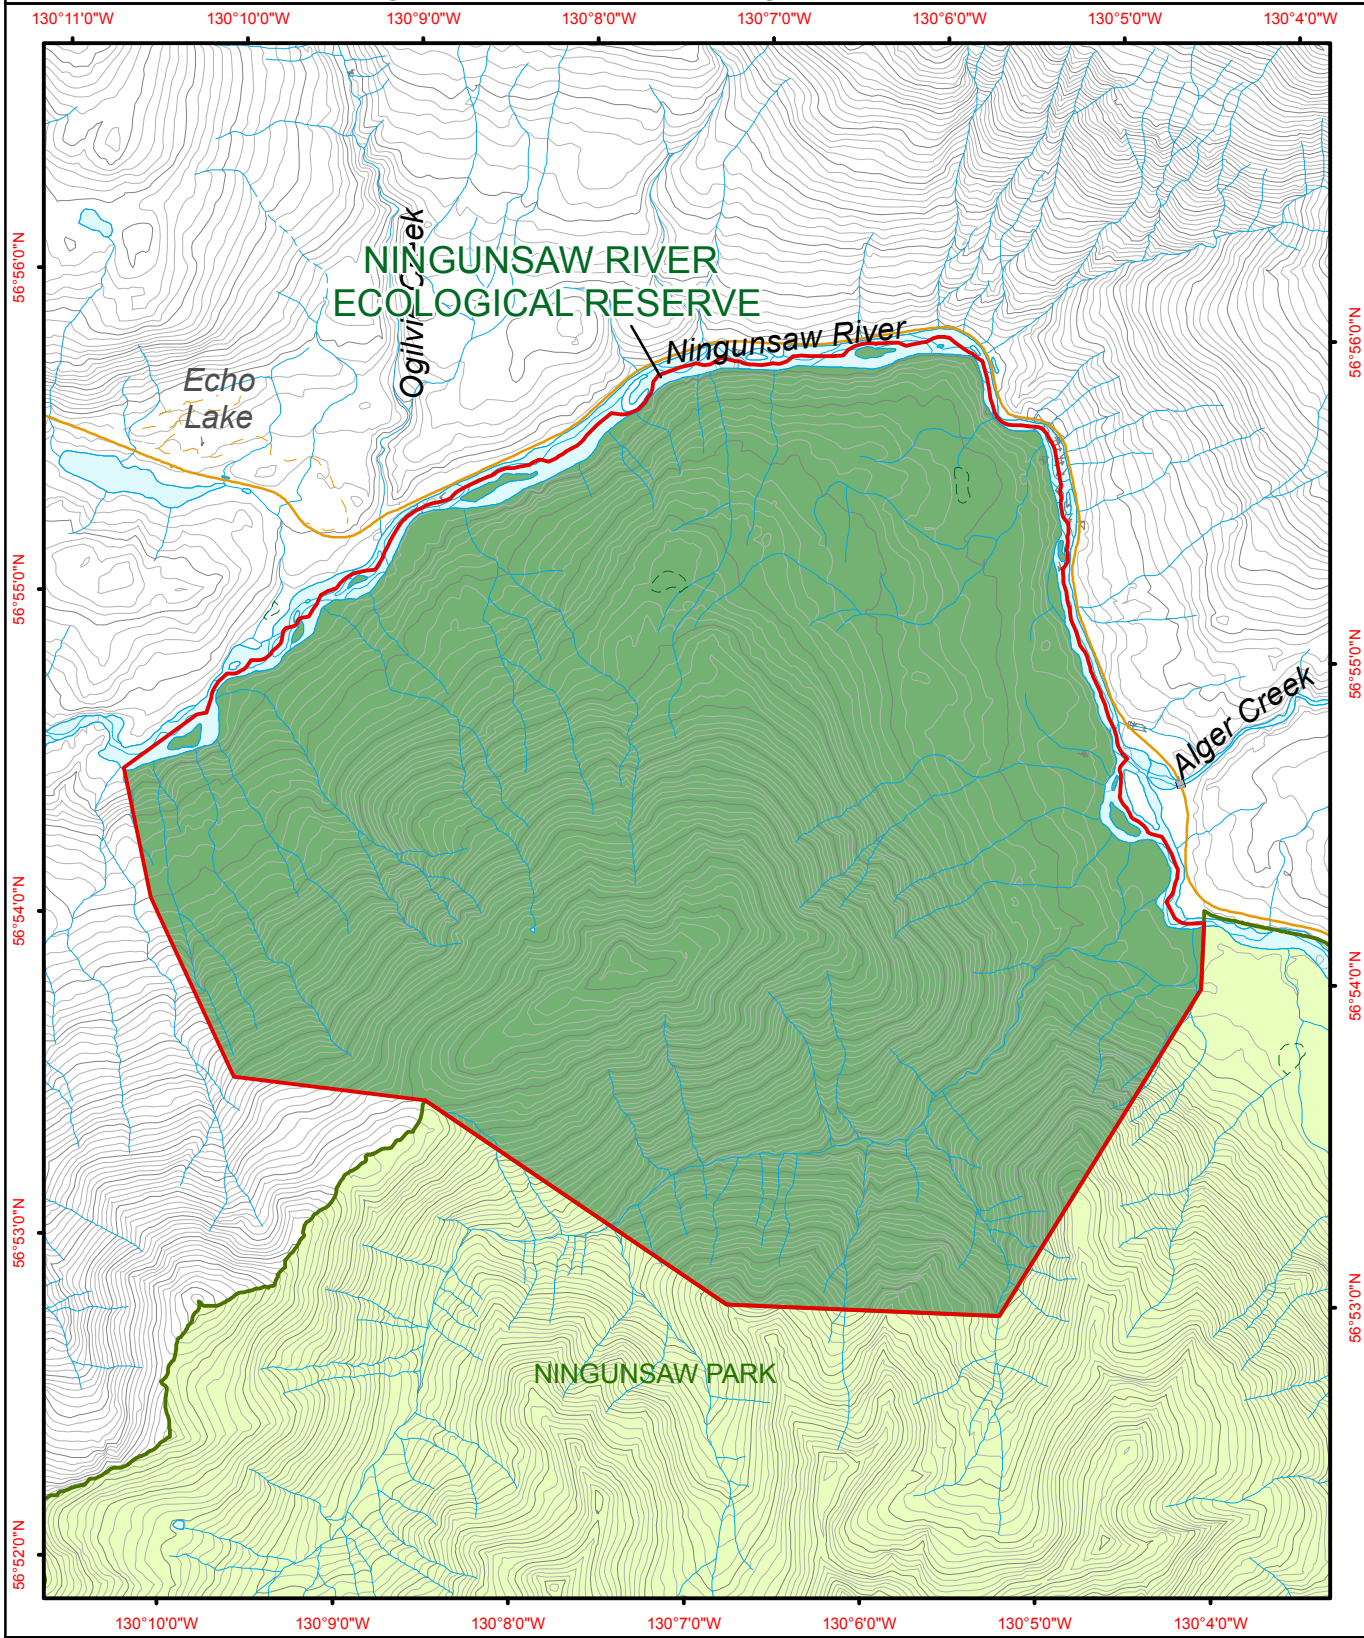

Ningunsaw River Ecological Reserve

- Ecological Reserve
- Other Protected Area

- Contour - 100 m
- Contour - 20 m
- Forest Service Road
- Road Permit

- River or Stream
- Marsh or Swamp
- Lake or Ocean

Project File: protected_area_template
Date: September 14, 2010