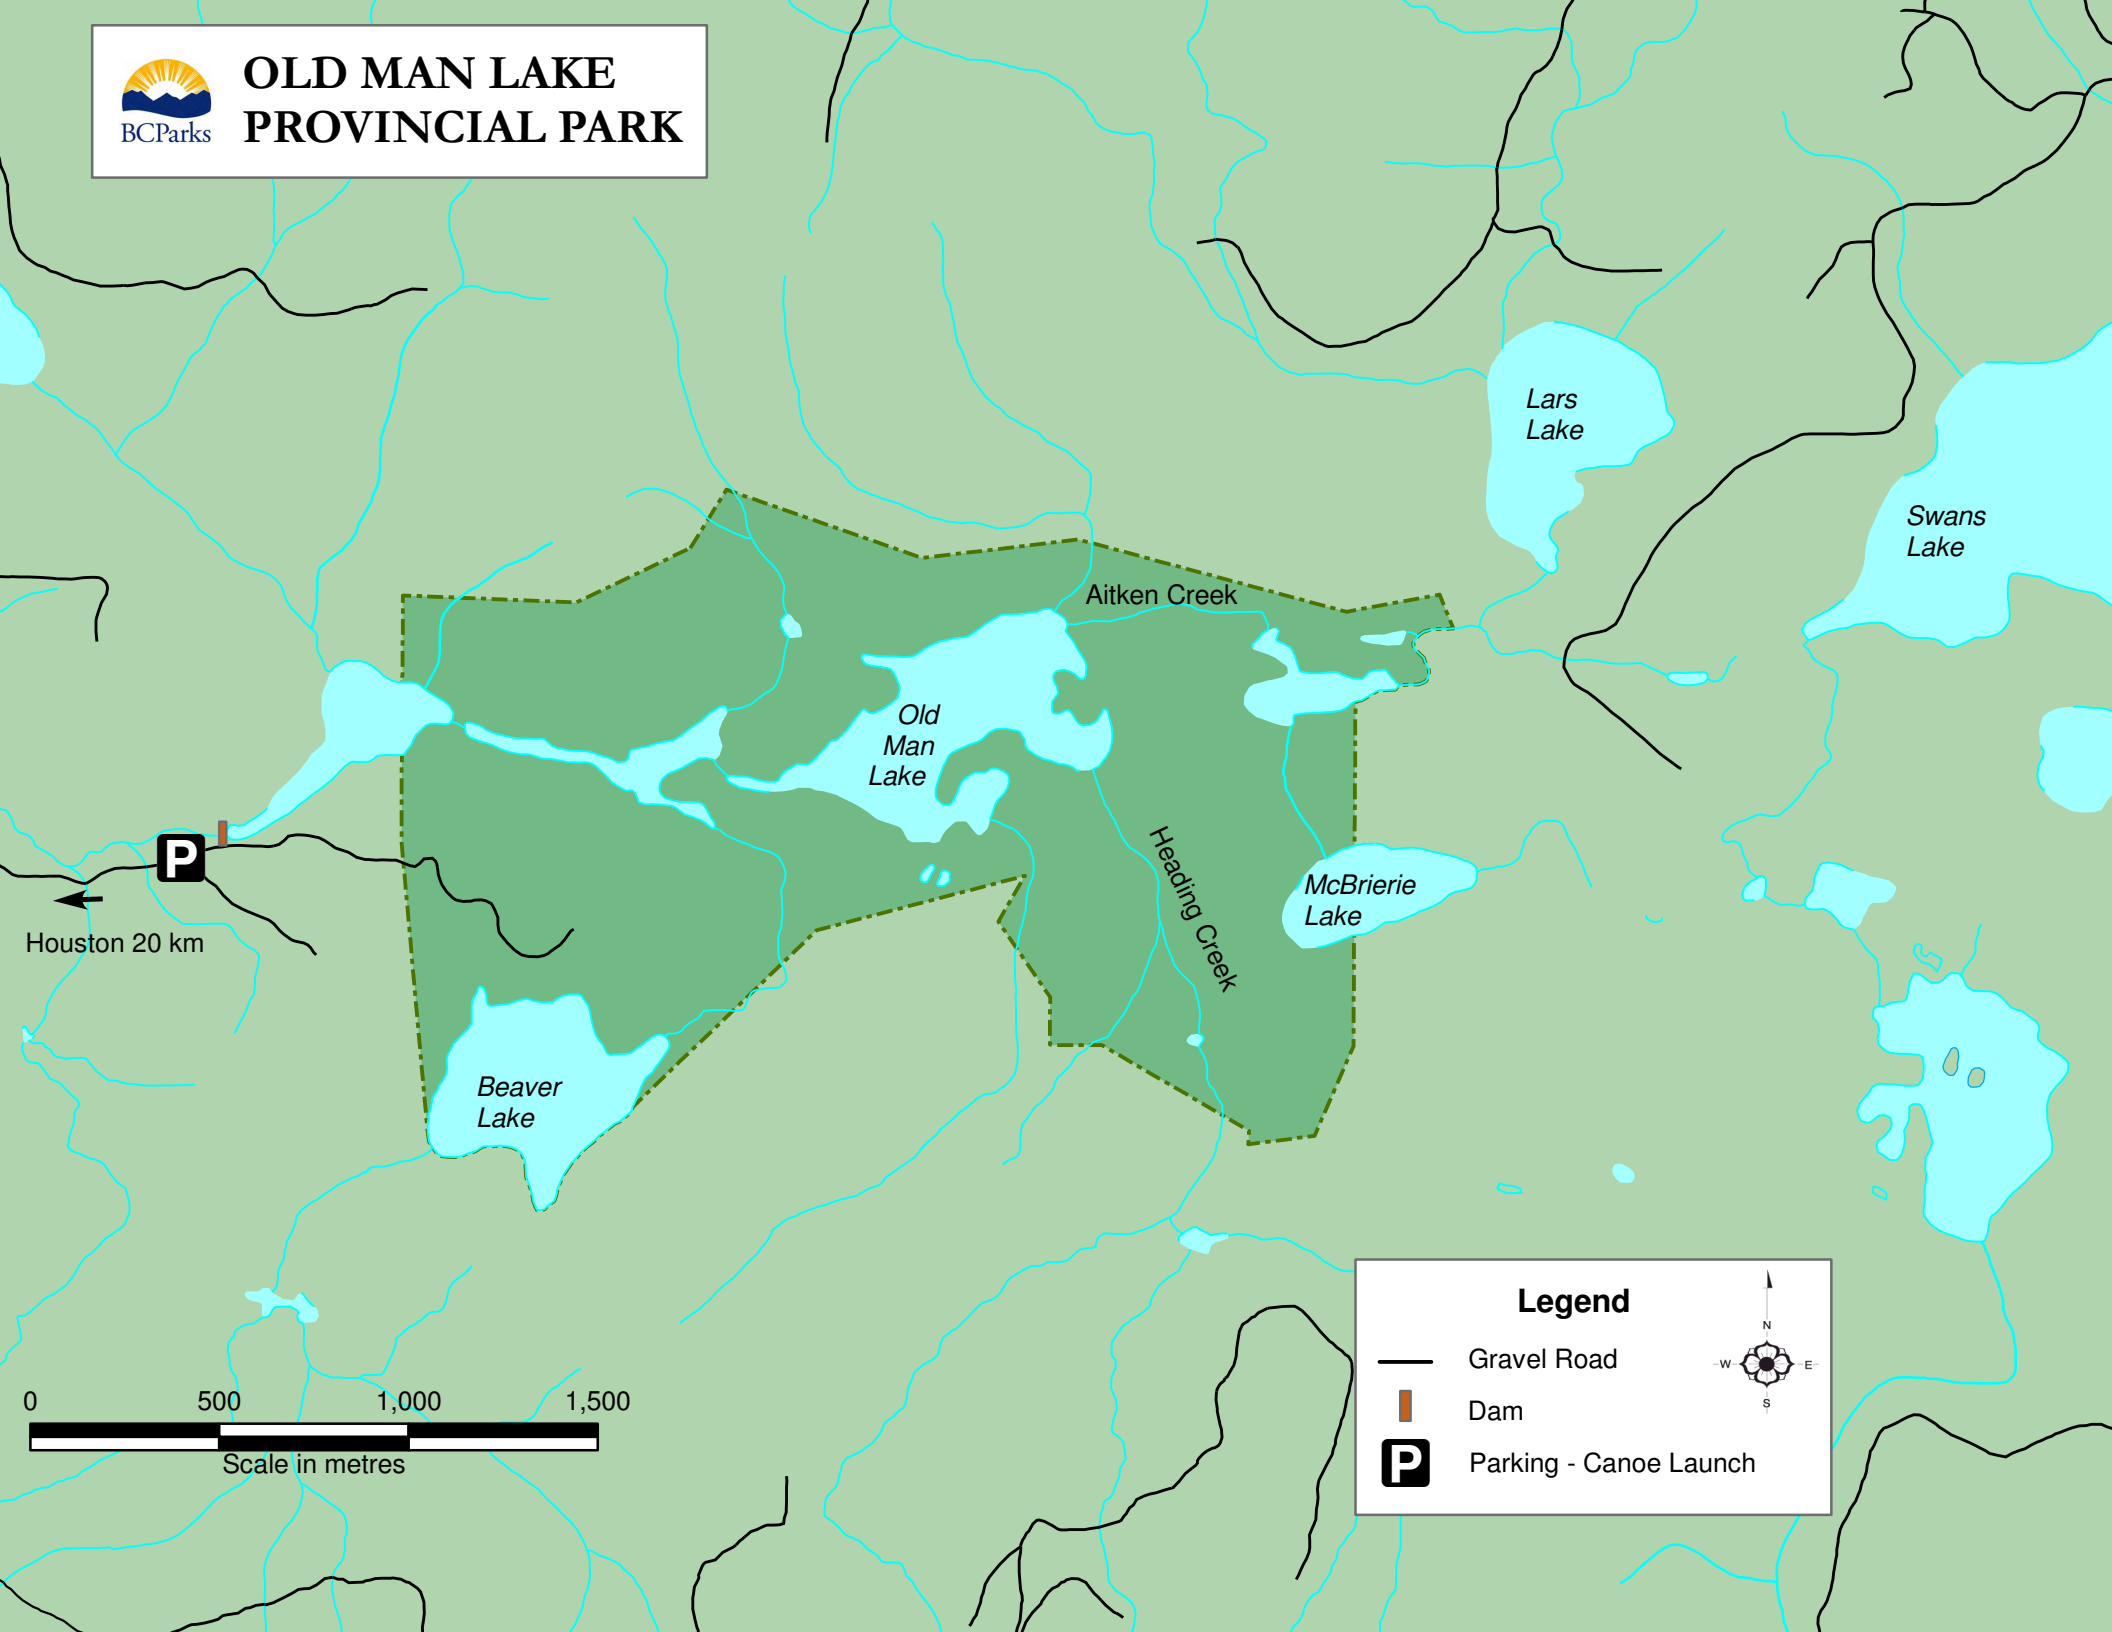

OLD MAN LAKE PROVINCIAL PARK

Houston 20 km

Legend

- Gravel Road
- Dam
- Parking - Canoe Launch