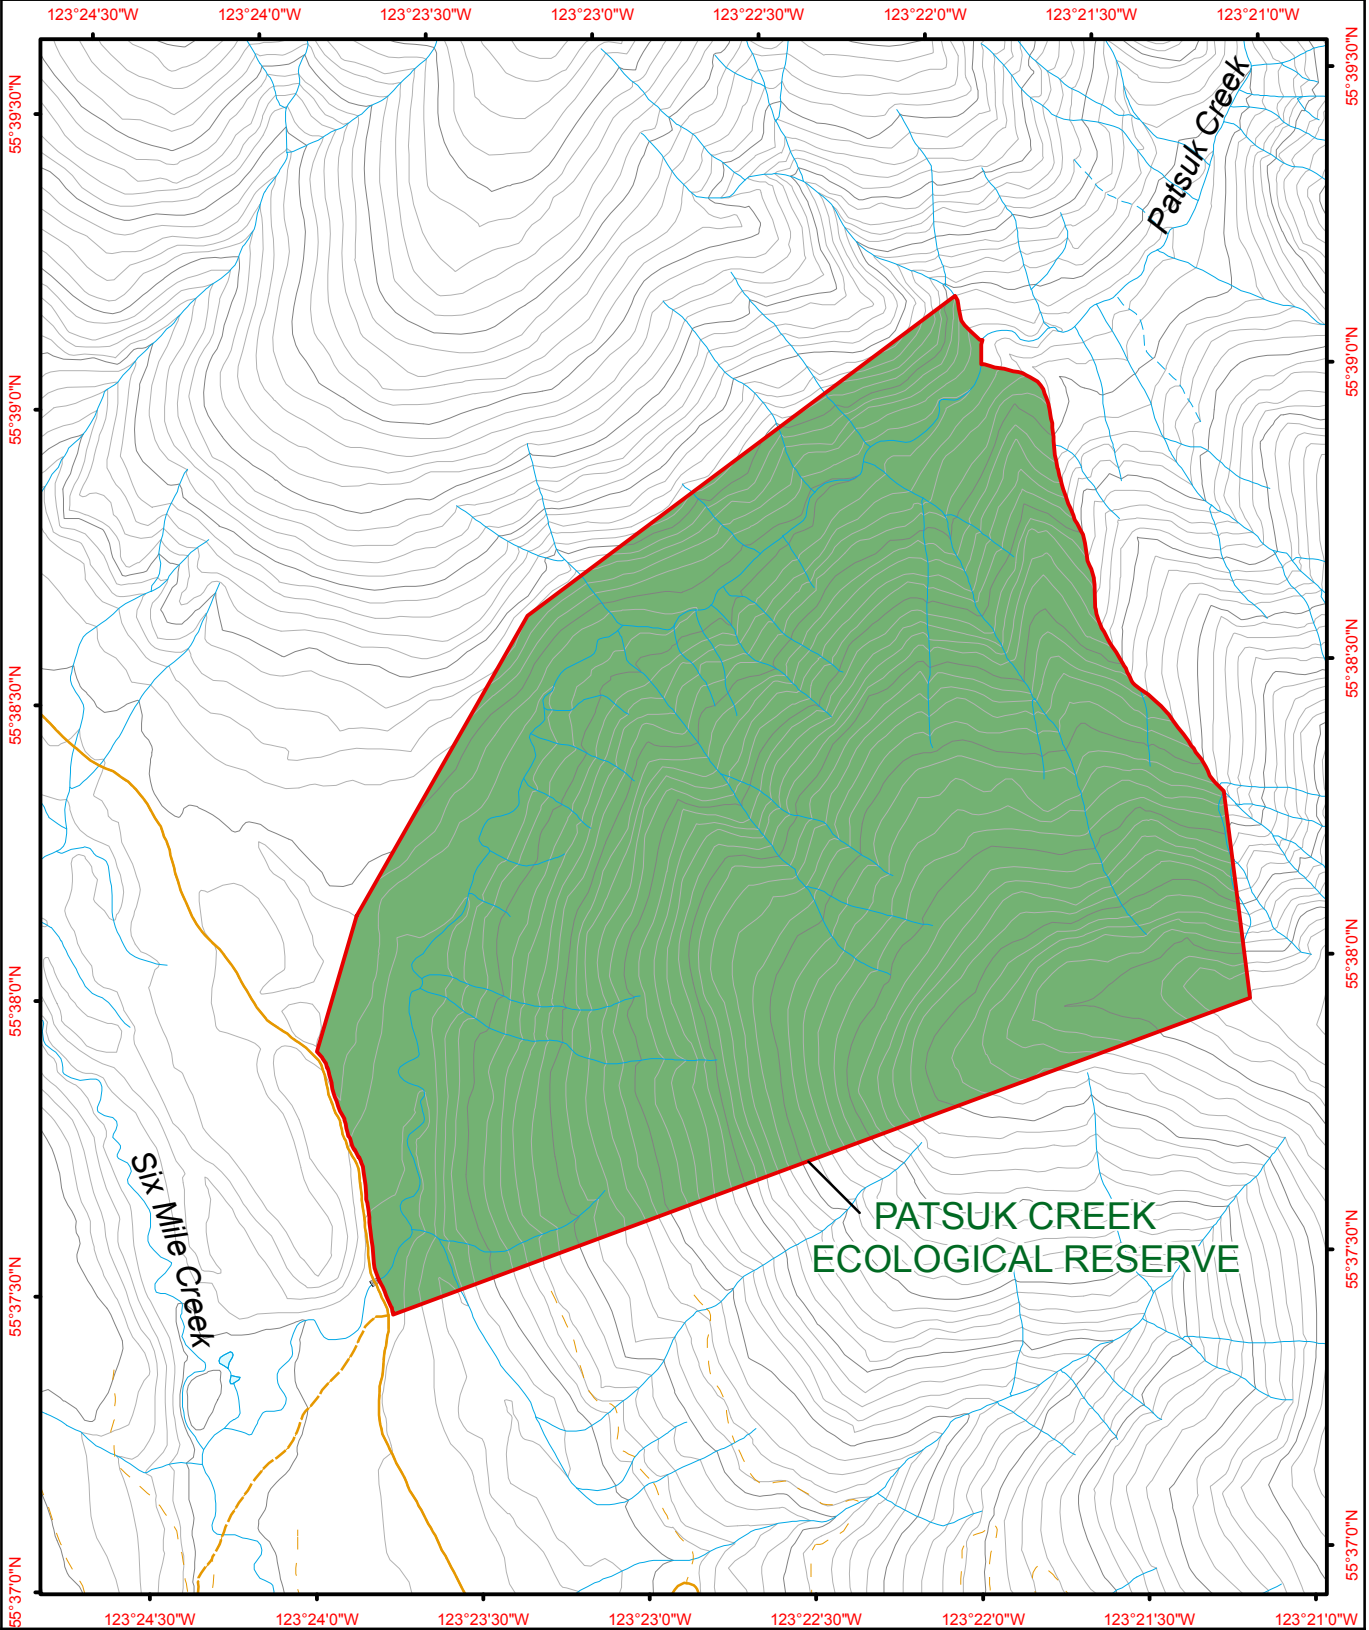

Patsuk Creek Ecological Reserve

- | | | | | | |
|---|----------------------|---|---------------------|---|-----------------|
|  | Ecological Reserve |  | Contour - 100 m |  | River or Stream |
|  | Other Protected Area |  | Contour - 20 m |  | Marsh or Swamp |
| | |  | Forest Service Road |  | Lake or Ocean |
| | |  | Road Permit | | |

Project File: protected_area_template
Date: September 14, 2010