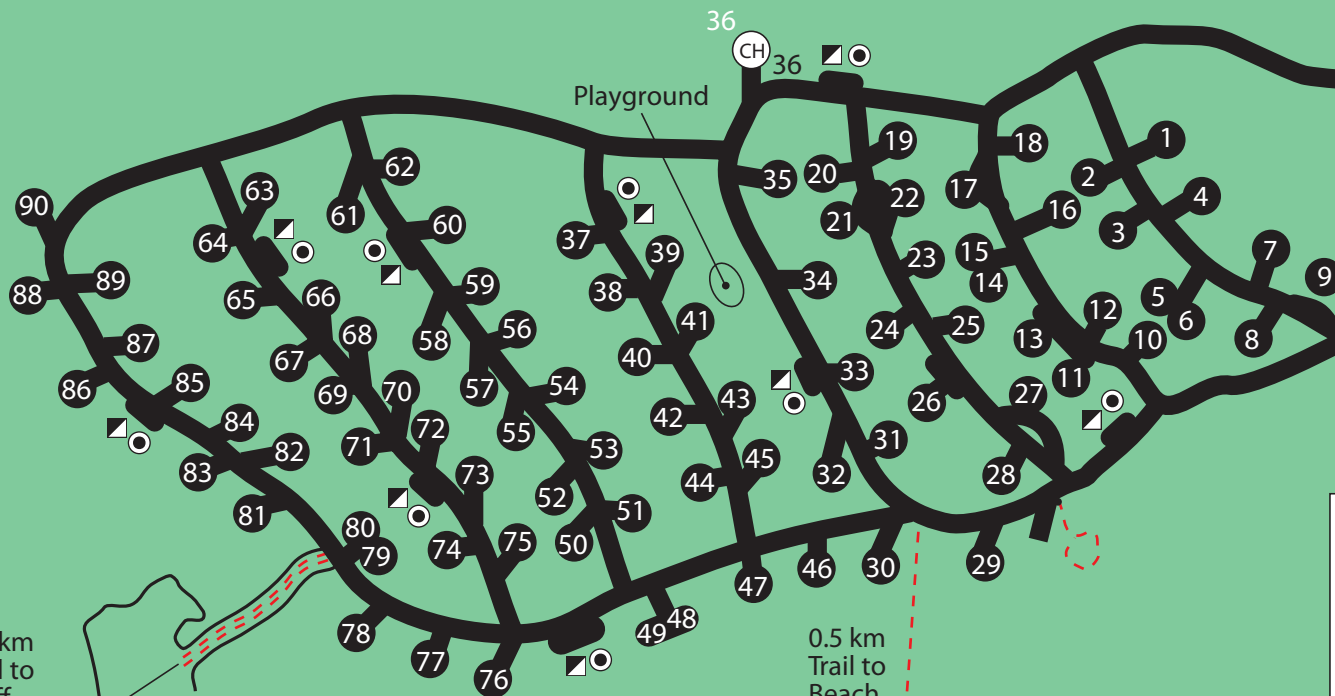

## PROVINCIAL PARK

Kamloops  
24 km

To Pinantan Lake

Park  
Entrance  
Road

Park Boundary

Sani-Station

Information  
Shelter

Work  
Shop

Park  
Headquarters

To Day-use Area

1.5 km  
Trail to  
Bluff  
Lookout

0.5 km  
Trail to  
Beach

- Campground Host
- Pit Toilets
- Water & Garbage
- Trails
- Sani-Station