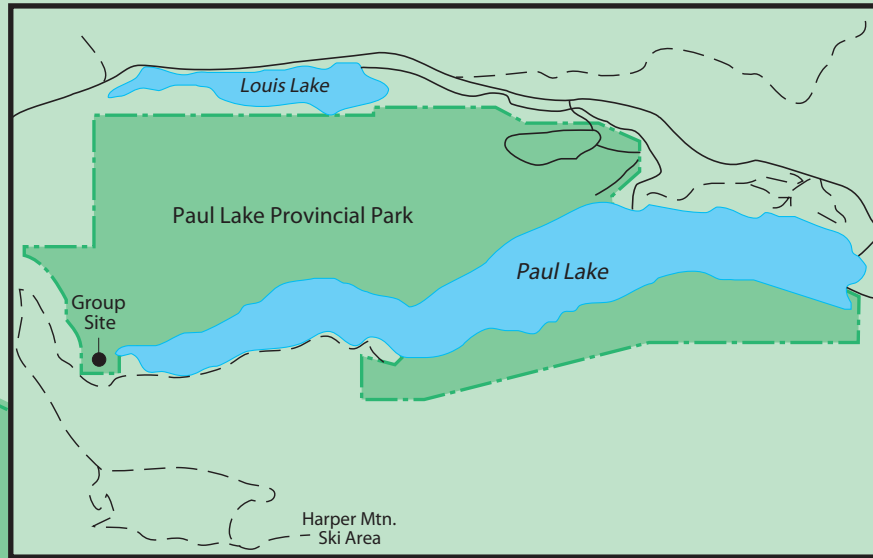

# Paul Lake

## PROVINCIAL PARK

Kamloops  
24 km

To Pinantan Lake

Park  
Entrance  
Road

Park Boundary

Sani-Station

Information  
Shelter

Work  
Shop

Park  
Headquarters

To Day-use Area

1.5 km  
Trail to  
Bluff  
Lookout

0.5 km  
Trail to  
Beach

- Campground Host
- Pit Toilets
- Water & Garbage
- Trails
- Sani-Station