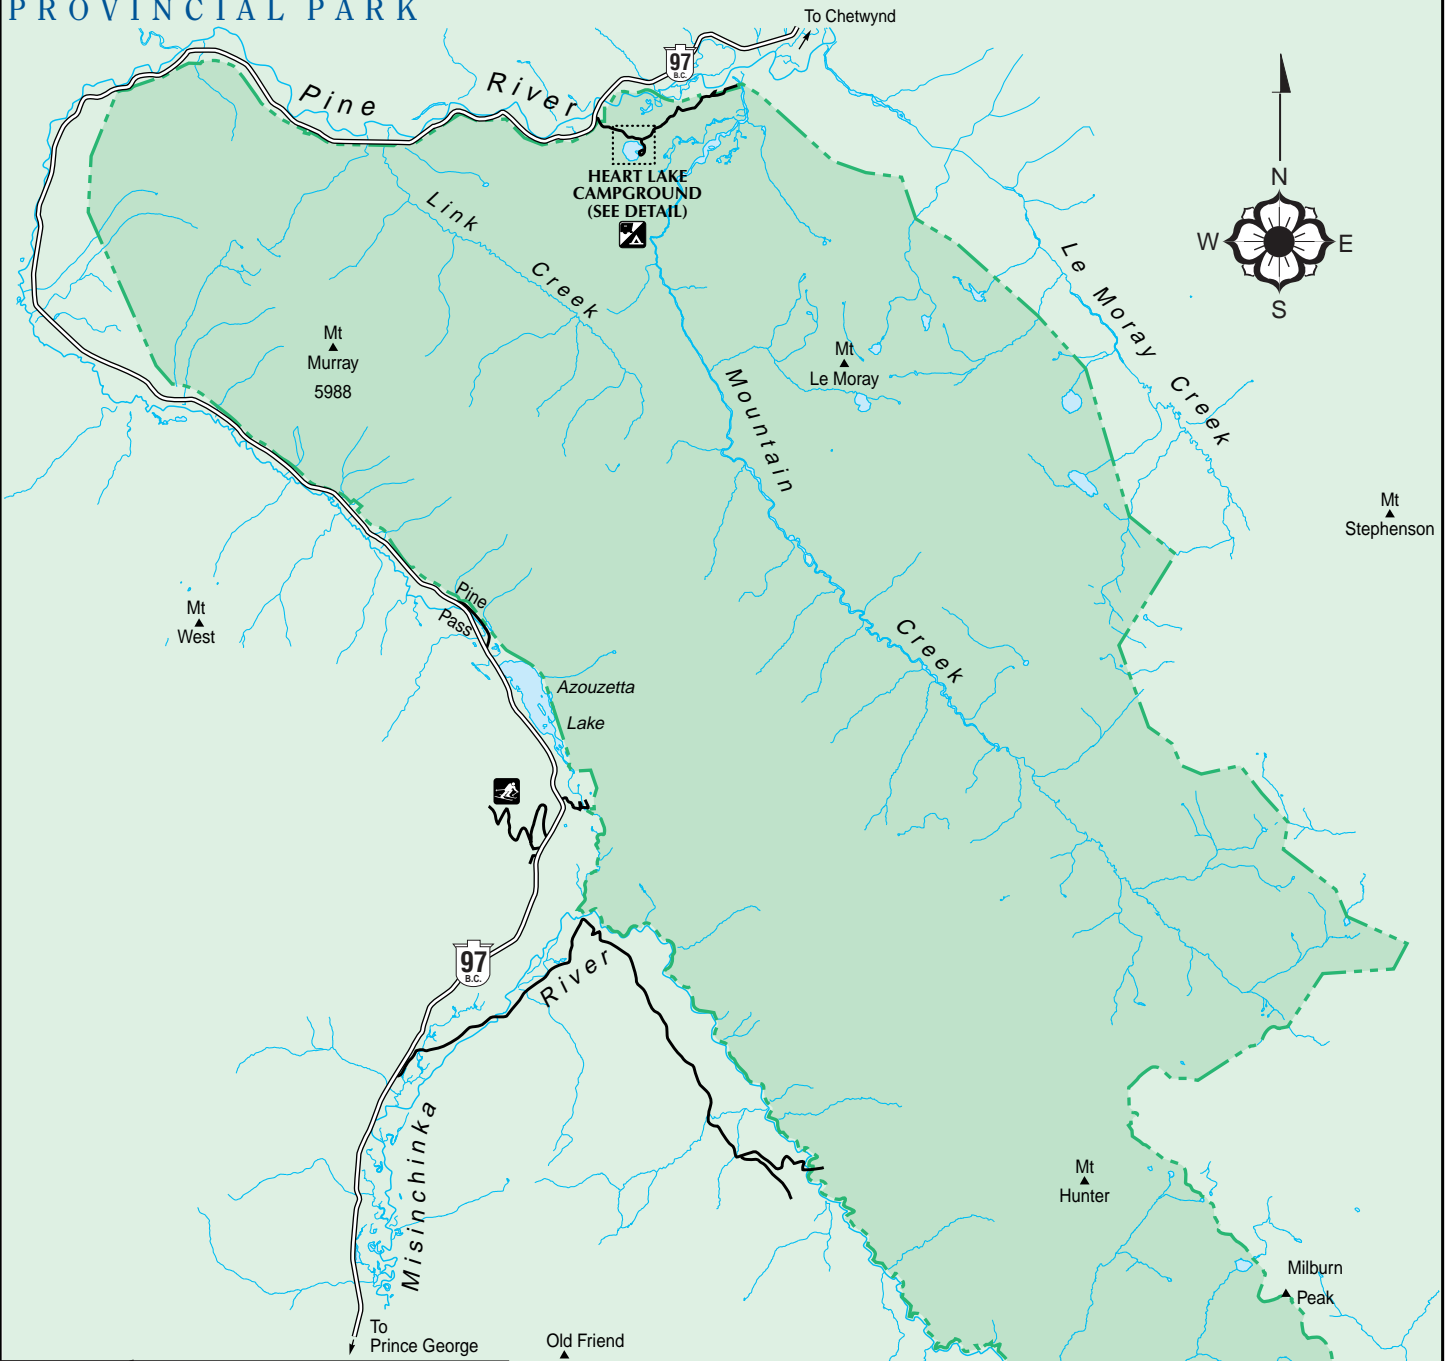

# Pine Le Moray

## PROVINCIAL PARK

### LEGEND

Tent/Vehicle Campground	Information	Beach Area
Tent Pad Area	Toilet	Paved Highway
Garbage Bin	Water Pump	Road - Loose Surface
Downhill Skiing		

0 1 2 3 4 5  
Scale in kilometres