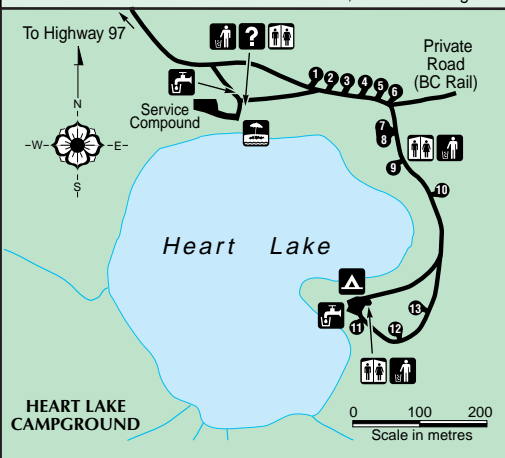

# Pine Le Moray

## PROVINCIAL PARK

### LEGEND

Tent/Vehicle Campground	Information	Beach Area
Tent Pad Area	Toilet	Paved Highway
Garbage Bin	Water Pump	Road - Loose Surface
Downhill Skiing		

0 1 2 3 4 5  
Scale in kilometres