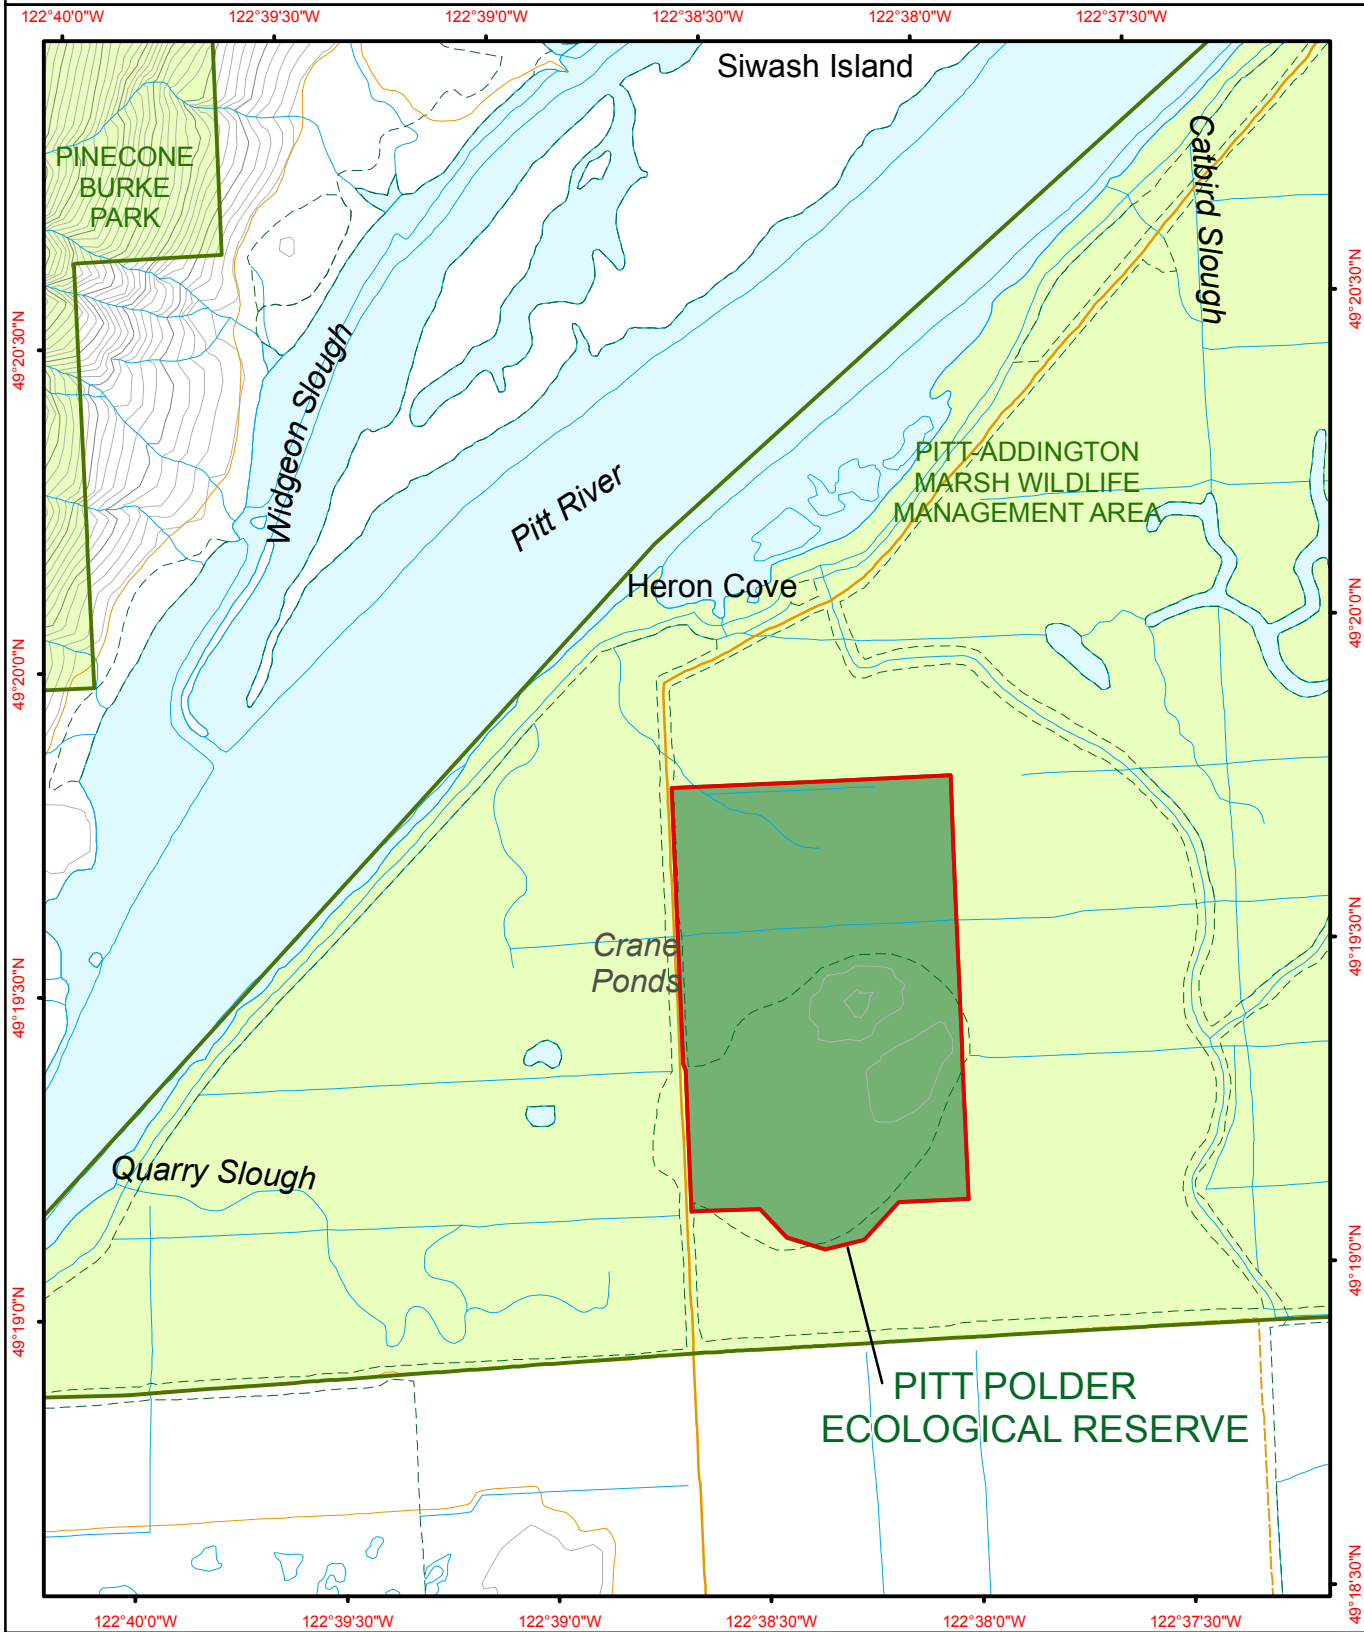

# Pitt Polder Ecological Reserve

<p>BRITISH COLUMBIA The Best Place on Earth</p>	<p>BC Parks</p>	Ecological Reserve	Contour - 100 m	River or Stream	
		Other Protected Area	Contour - 20 m	Marsh or Swamp	
		Forest Service Road	Road Permit	Lake or Ocean	

0 200 400 600 800 1,000  
Metres

Project File: protected\_area\_template  
Date: September 14, 2010