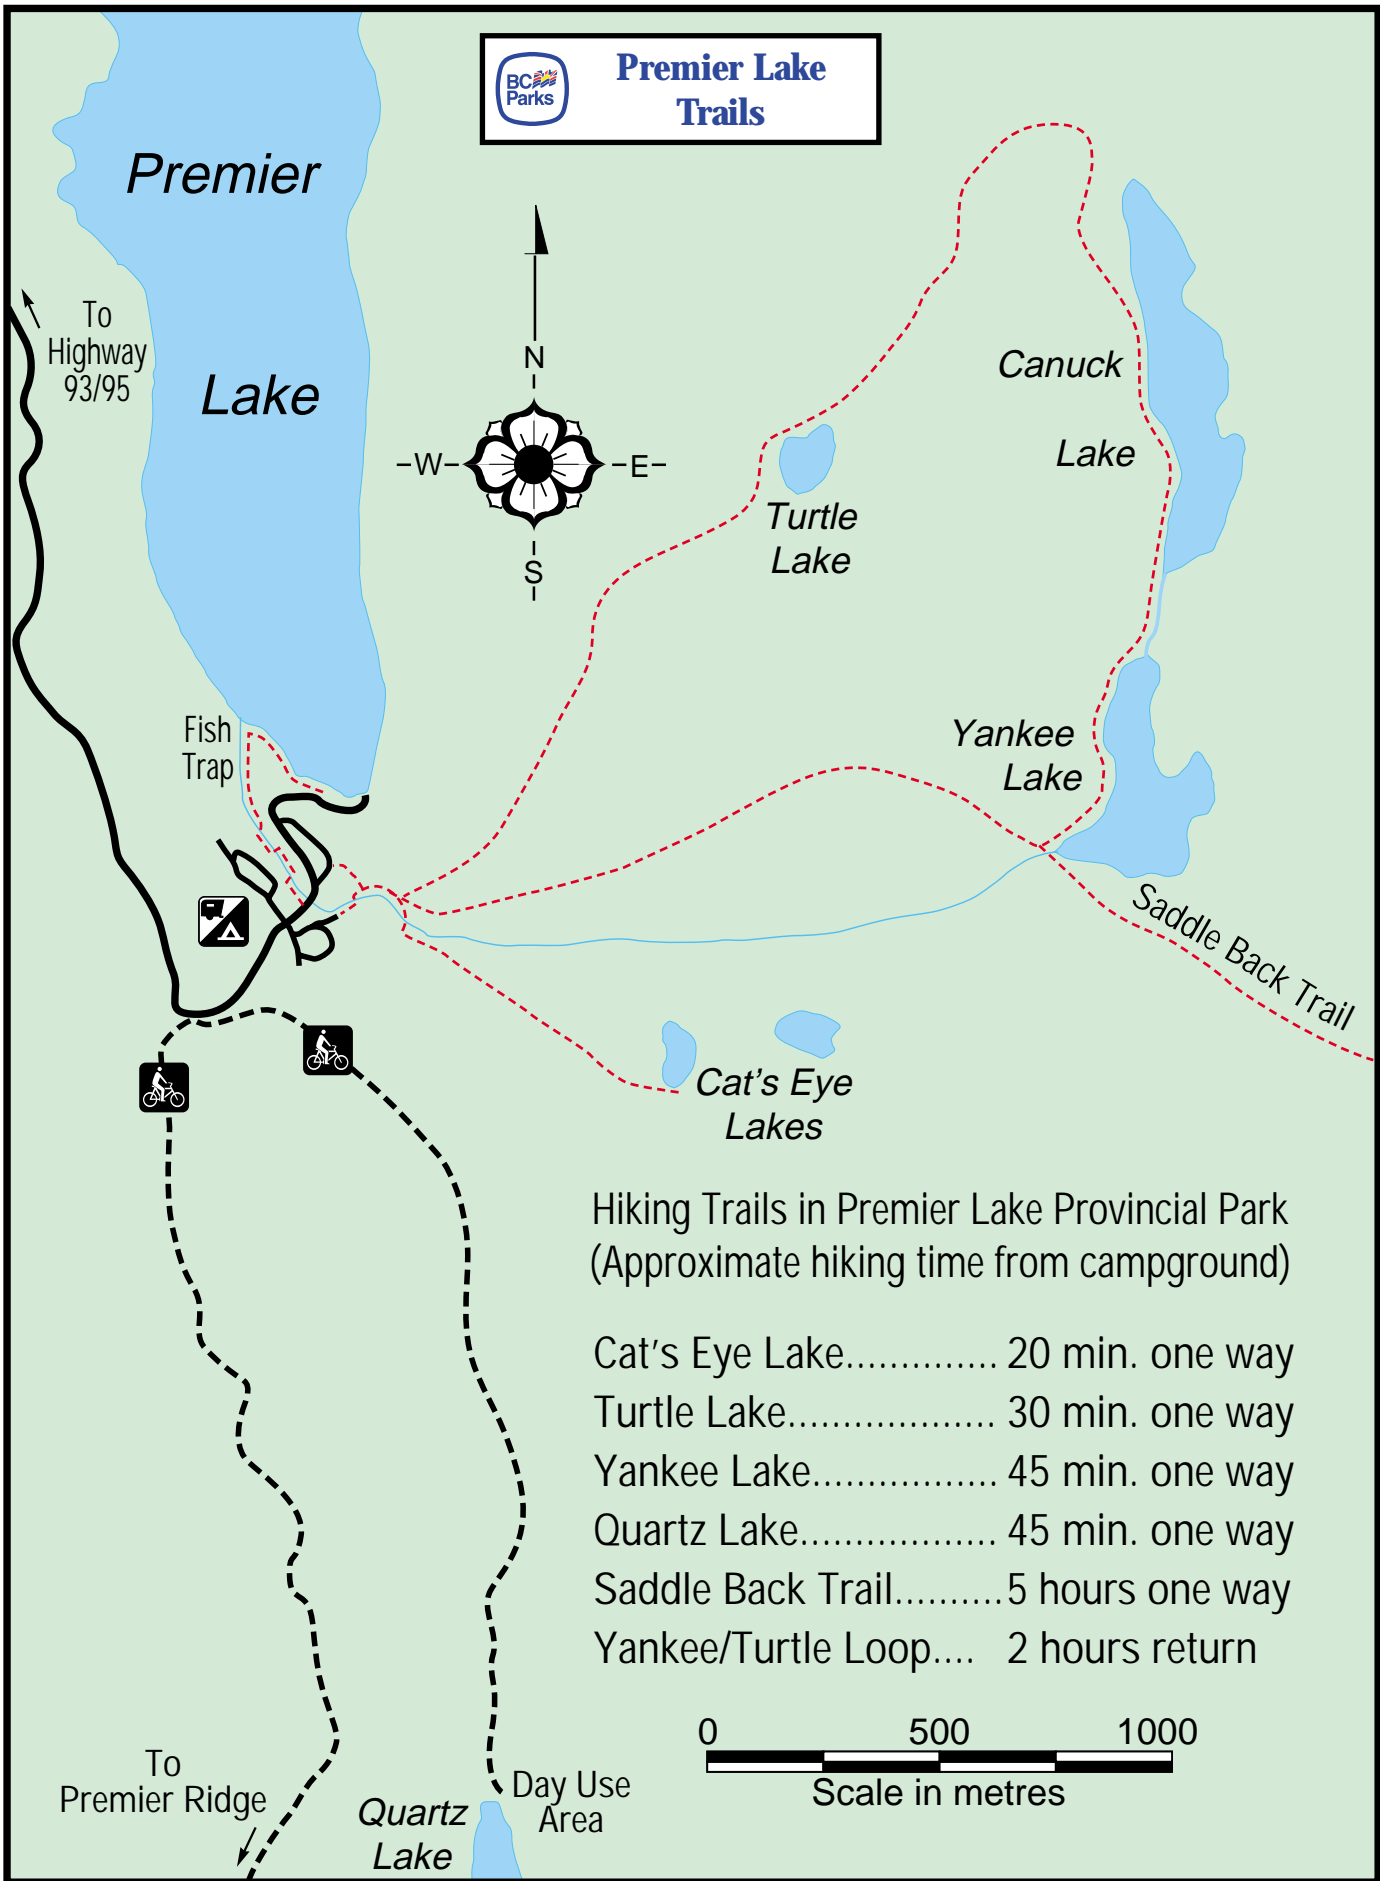

 Premier Lake Trails

Hiking Trails in Premier Lake Provincial Park
(Approximate hiking time from campground)

- Cat's Eye Lake..... 20 min. one way
- Turtle Lake..... 30 min. one way
- Yankee Lake..... 45 min. one way
- Quartz Lake..... 45 min. one way
- Saddle Back Trail..... 5 hours one way
- Yankee/Turtle Loop.... 2 hours return