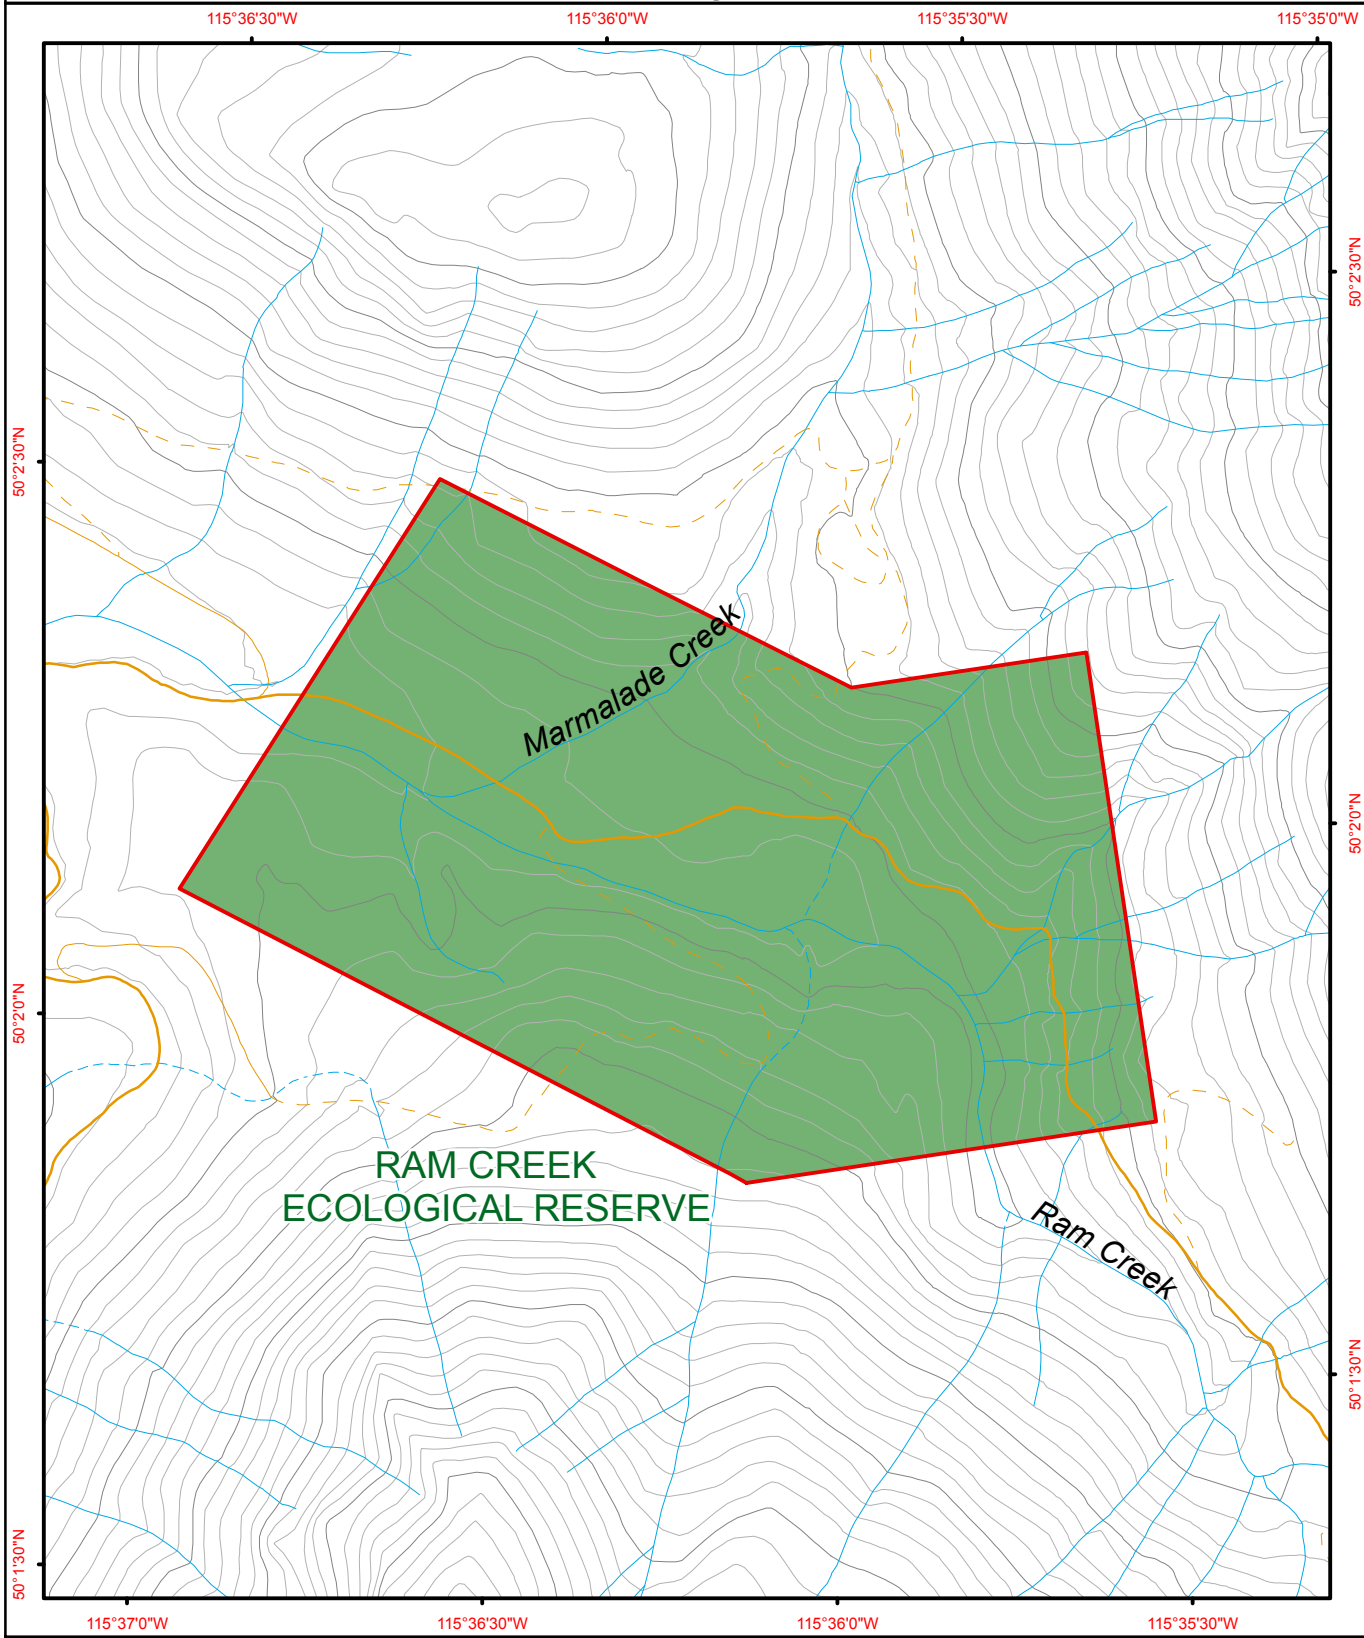

# Ram Creek Ecological Reserve

RAM CREEK  
ECOLOGICAL RESERVE

Marmalade Creek

Ram Creek

 <b>BRITISH COLUMBIA</b> The Best Place on Earth		 Ecological Reserve	 Contour - 100 m	 River or Stream	
		 Other Protected Area	 Contour - 20 m	 Marsh or Swamp	
		 Forest Service Road	 Lake or Ocean		
		 Road Permit			
				Project File: protected_area_template Date: September 14, 2010	