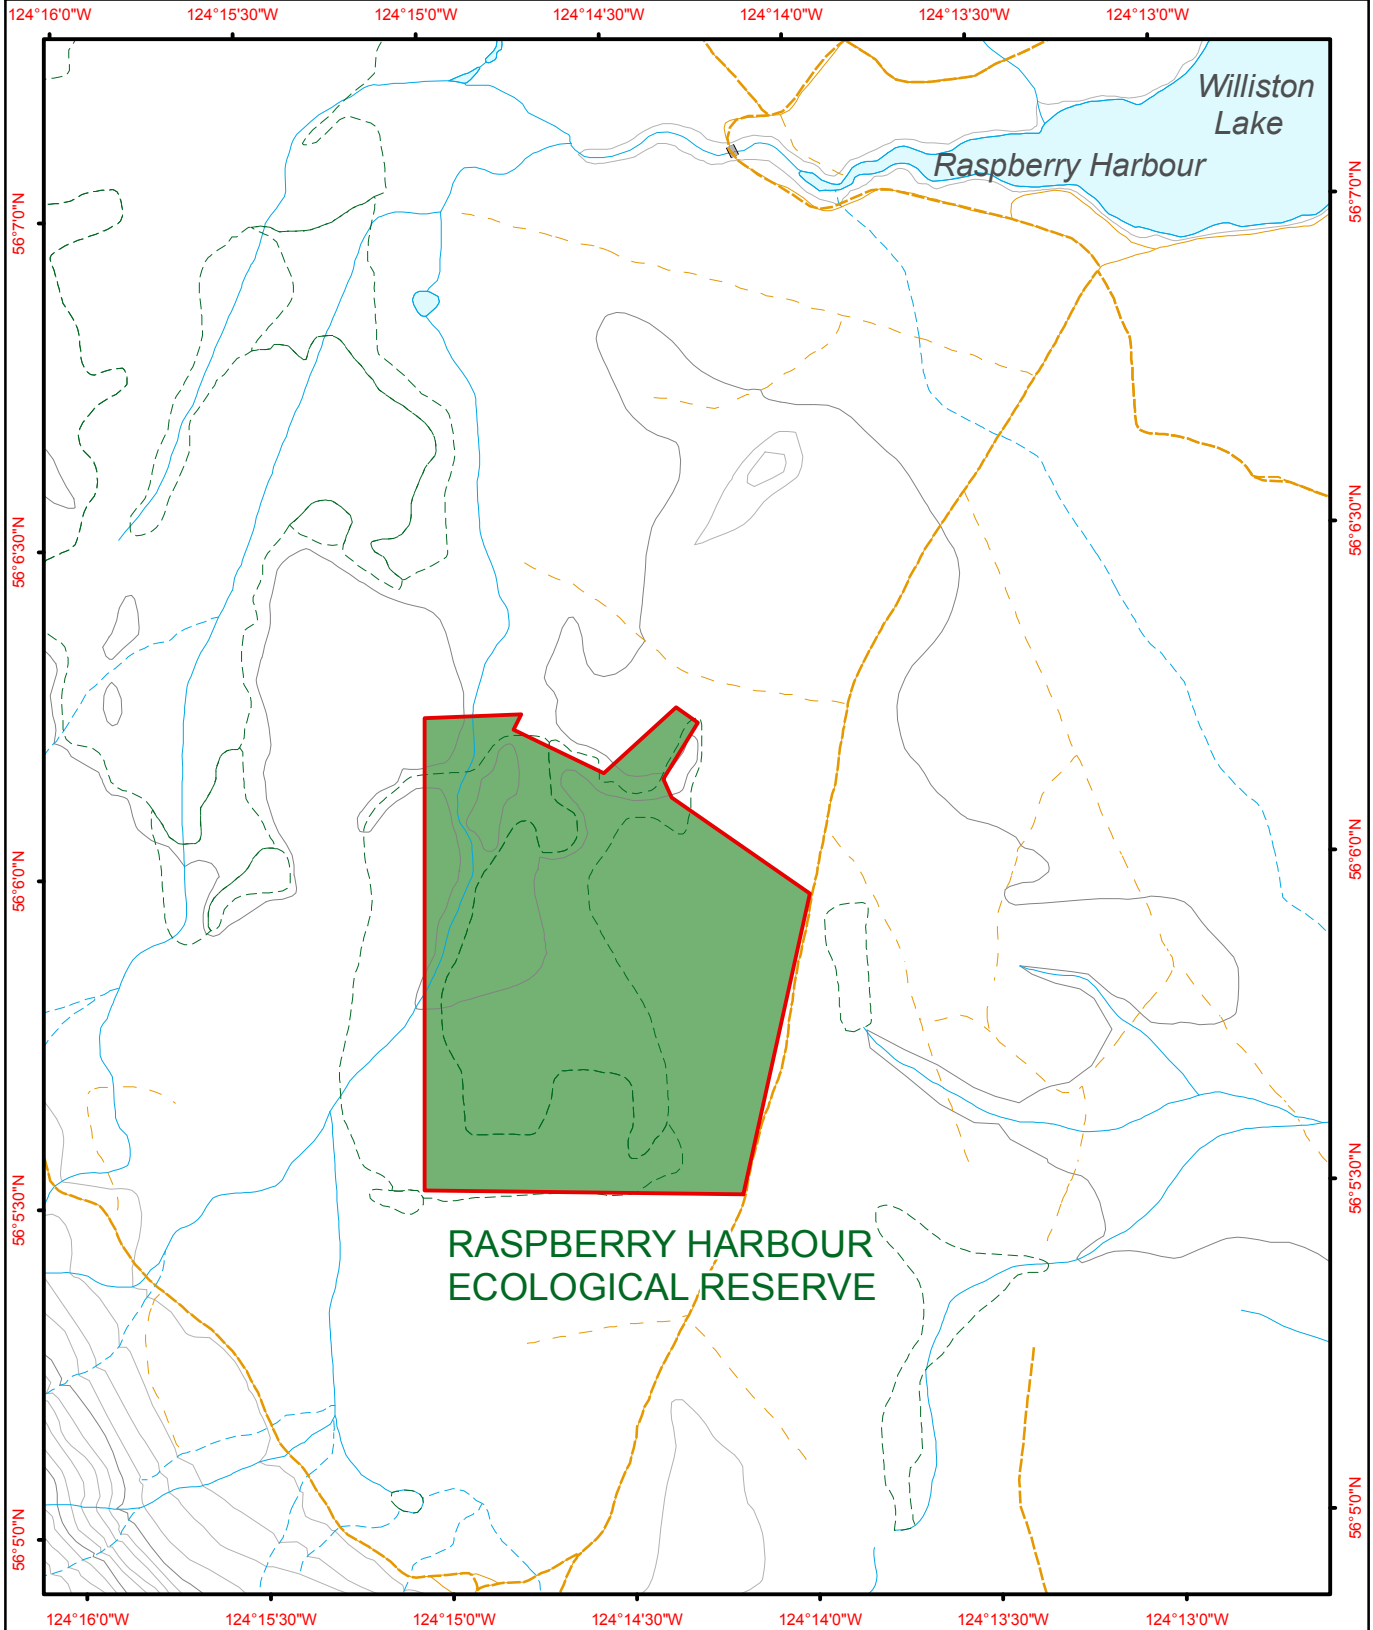

Raspberry Harbour Ecological Reserve

**RASPBERRY HARBOUR
ECOLOGICAL RESERVE**

 BRITISH COLUMBIA The Best Place on Earth		 Ecological Reserve	 Contour - 100 m	 River or Stream	
		 Other Protected Area	 Contour - 20 m	 Marsh or Swamp	
		 Forest Service Road	 Lake or Ocean		
		 Road Permit			

0 200 400 600 800 1,000
Metres

Project File: protected_area_template
Date: September 14, 2010