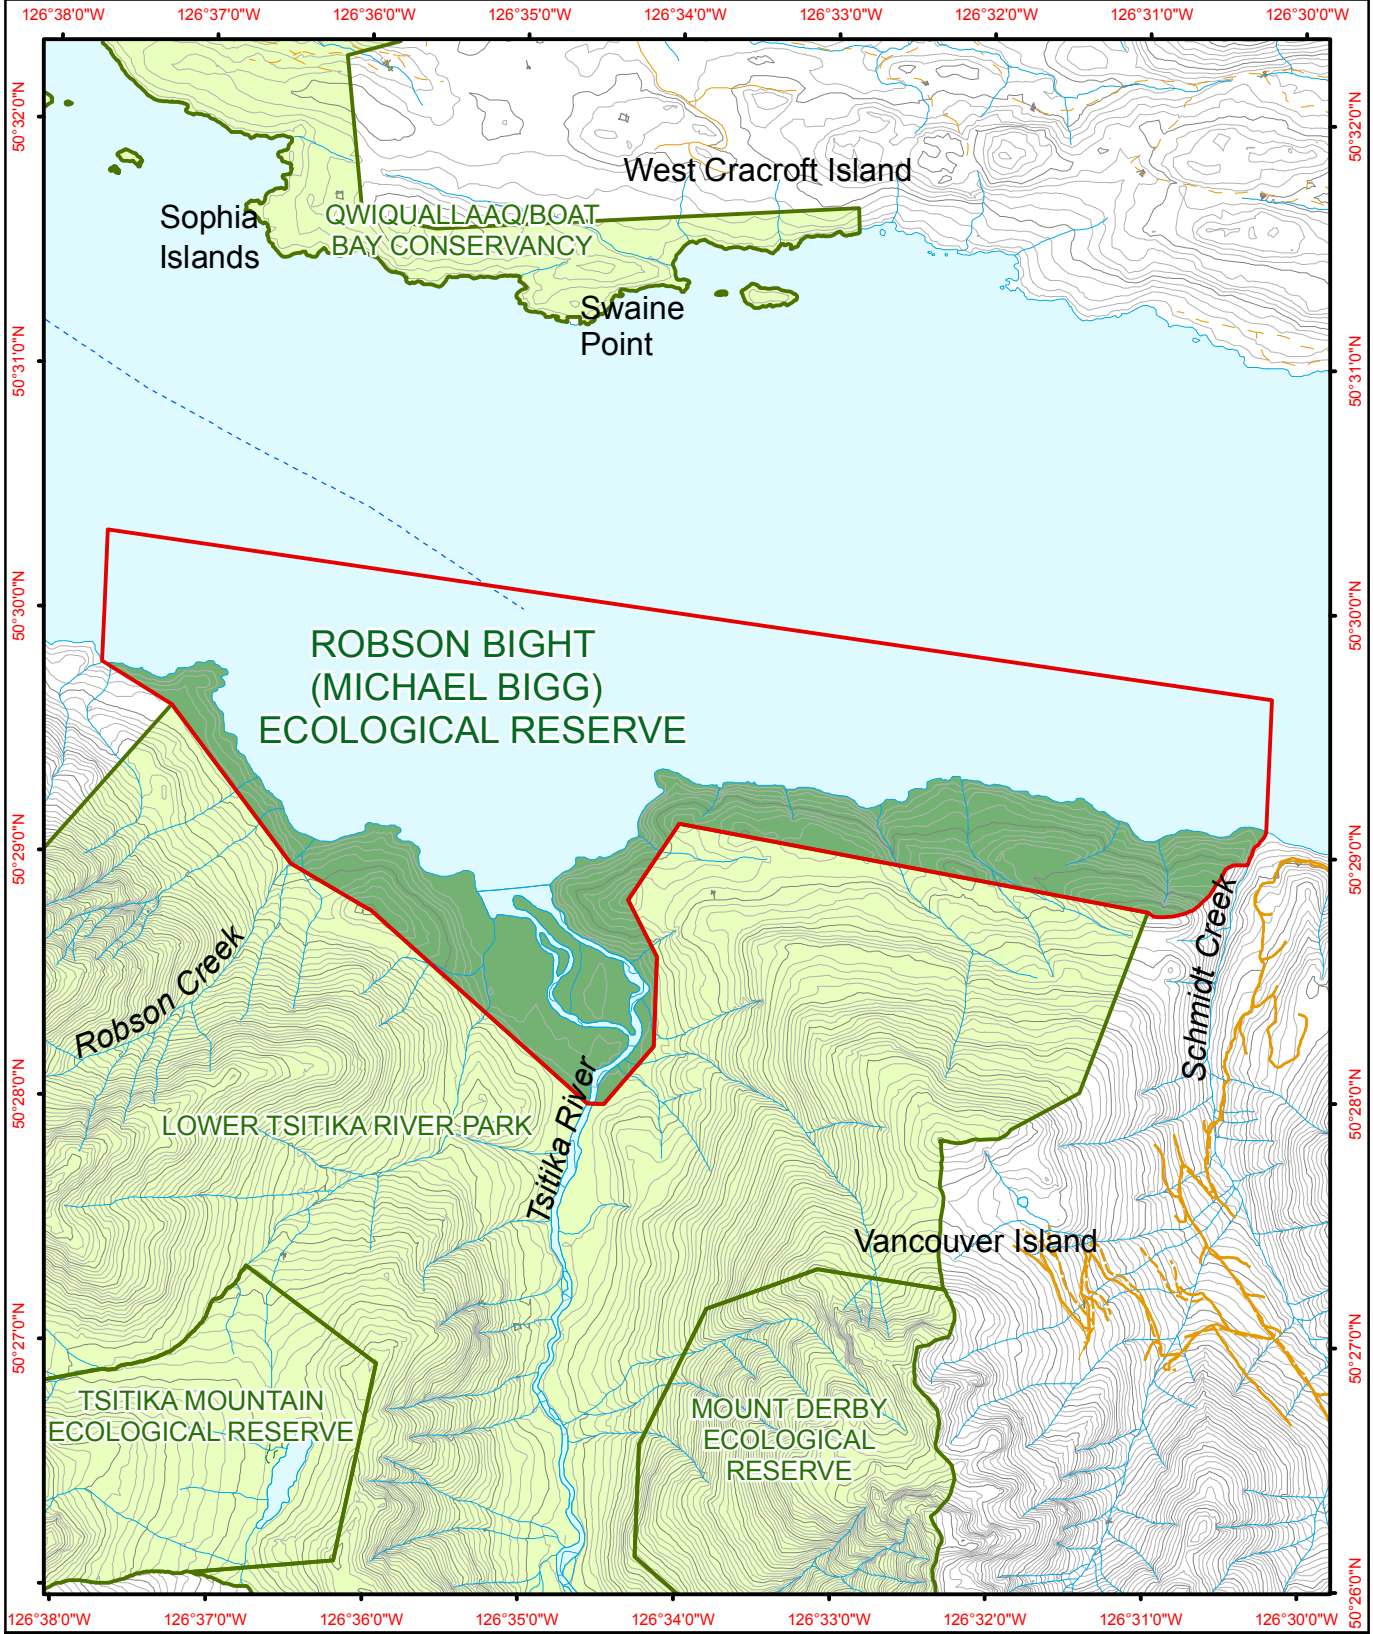

Robson Bight (Michael Bigg) Ecological Reserve

<p>BRITISH COLUMBIA The Best Place on Earth</p>	<p>BC Parks</p>	Ecological Reserve	Contour - 100 m	River or Stream	
		Other Protected Area	Contour - 20 m	Marsh or Swamp	
		Forest Service Road	Lake or Ocean		
		Road Permit			
		<p>0 250 500 750 1,000 1,250 Metres</p>		Project File: protected_area_template Date: September 14, 2010	