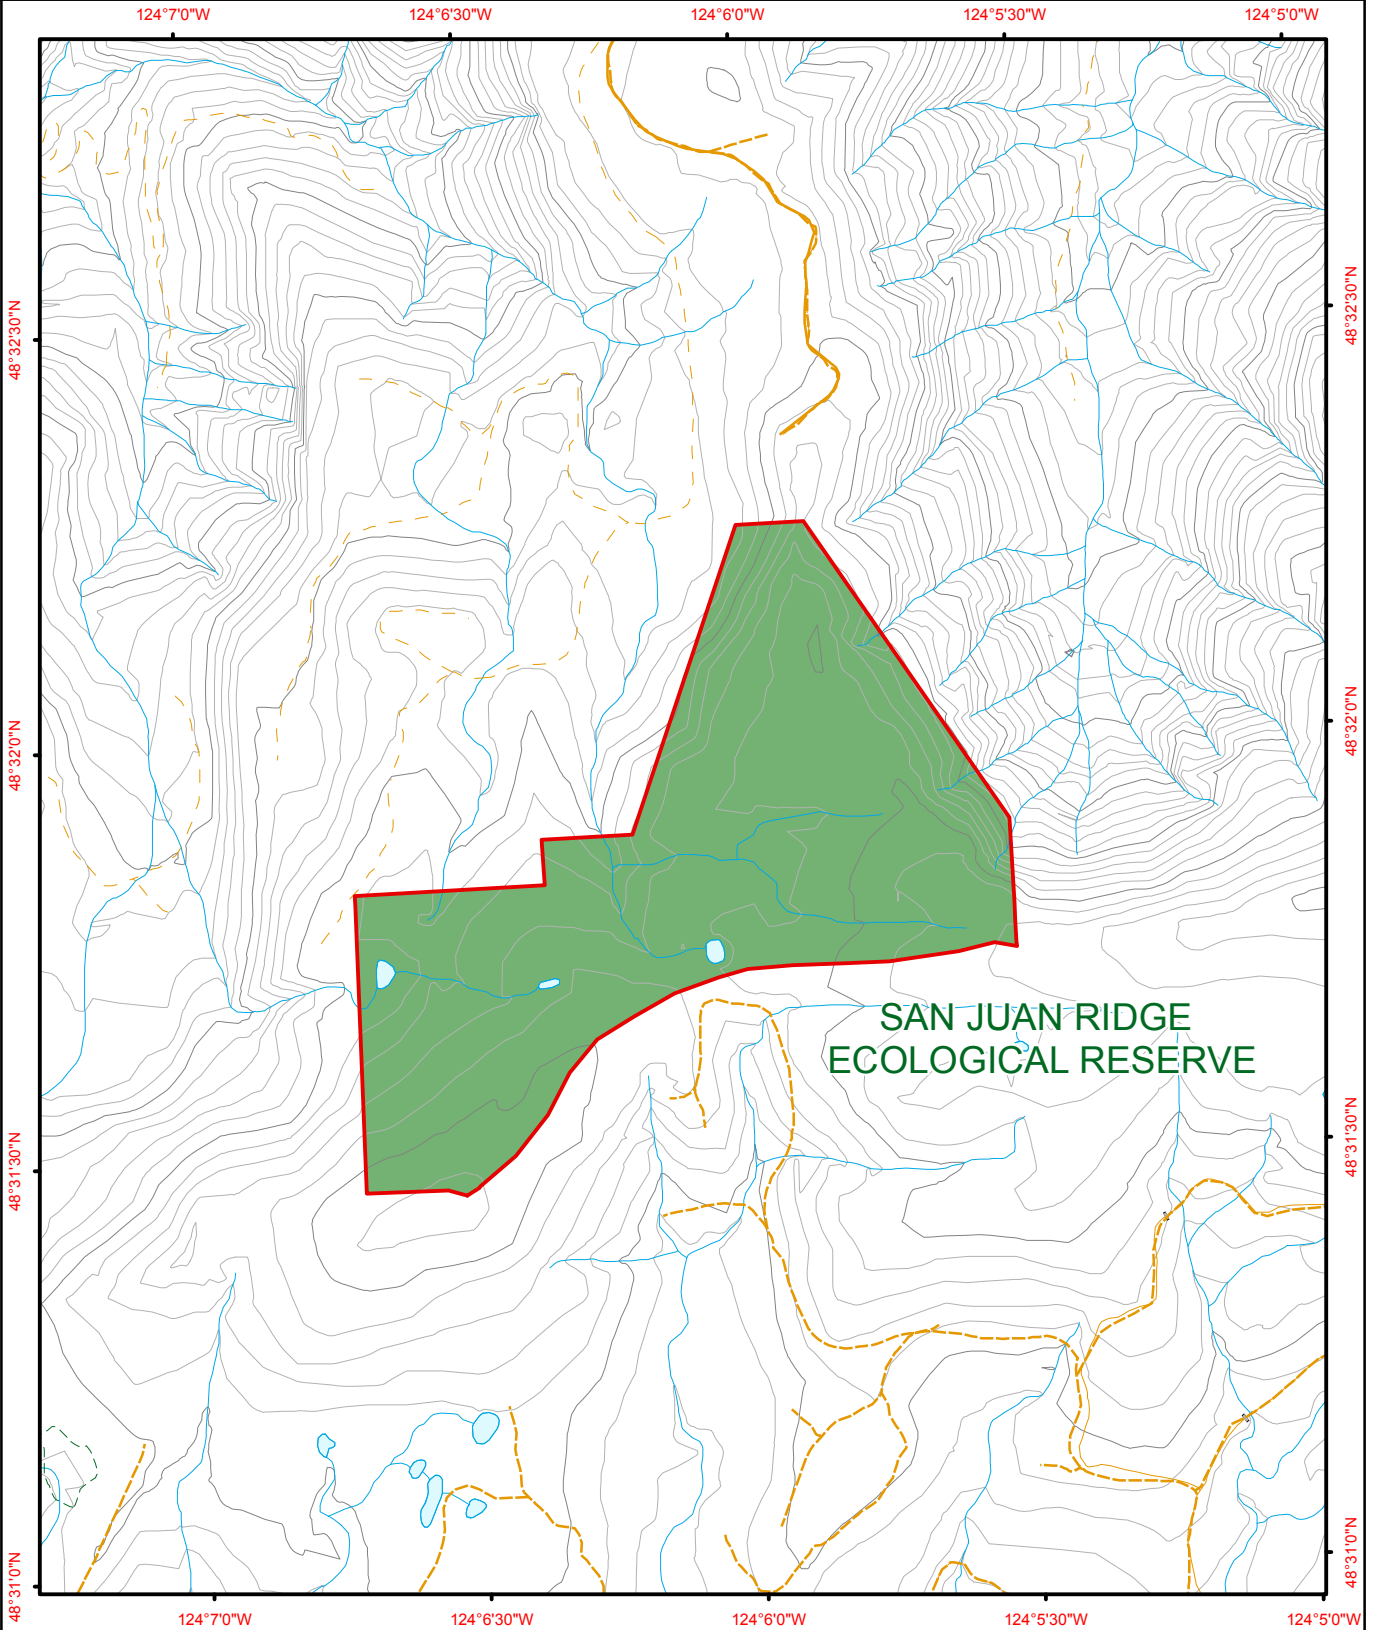

San Juan Ridge Ecological Reserve

SAN JUAN RIDGE
ECOLOGICAL RESERVE

 BRITISH COLUMBIA The Best Place on Earth		 Ecological Reserve	 Contour - 100 m	 River or Stream	
		 Other Protected Area	 Contour - 20 m	 Marsh or Swamp	
		 Forest Service Road	 Road Permit	 Lake or Ocean	
		 0 100 200 300 400 500 Metres			Project File: protected_area_template Date: September 14, 2010