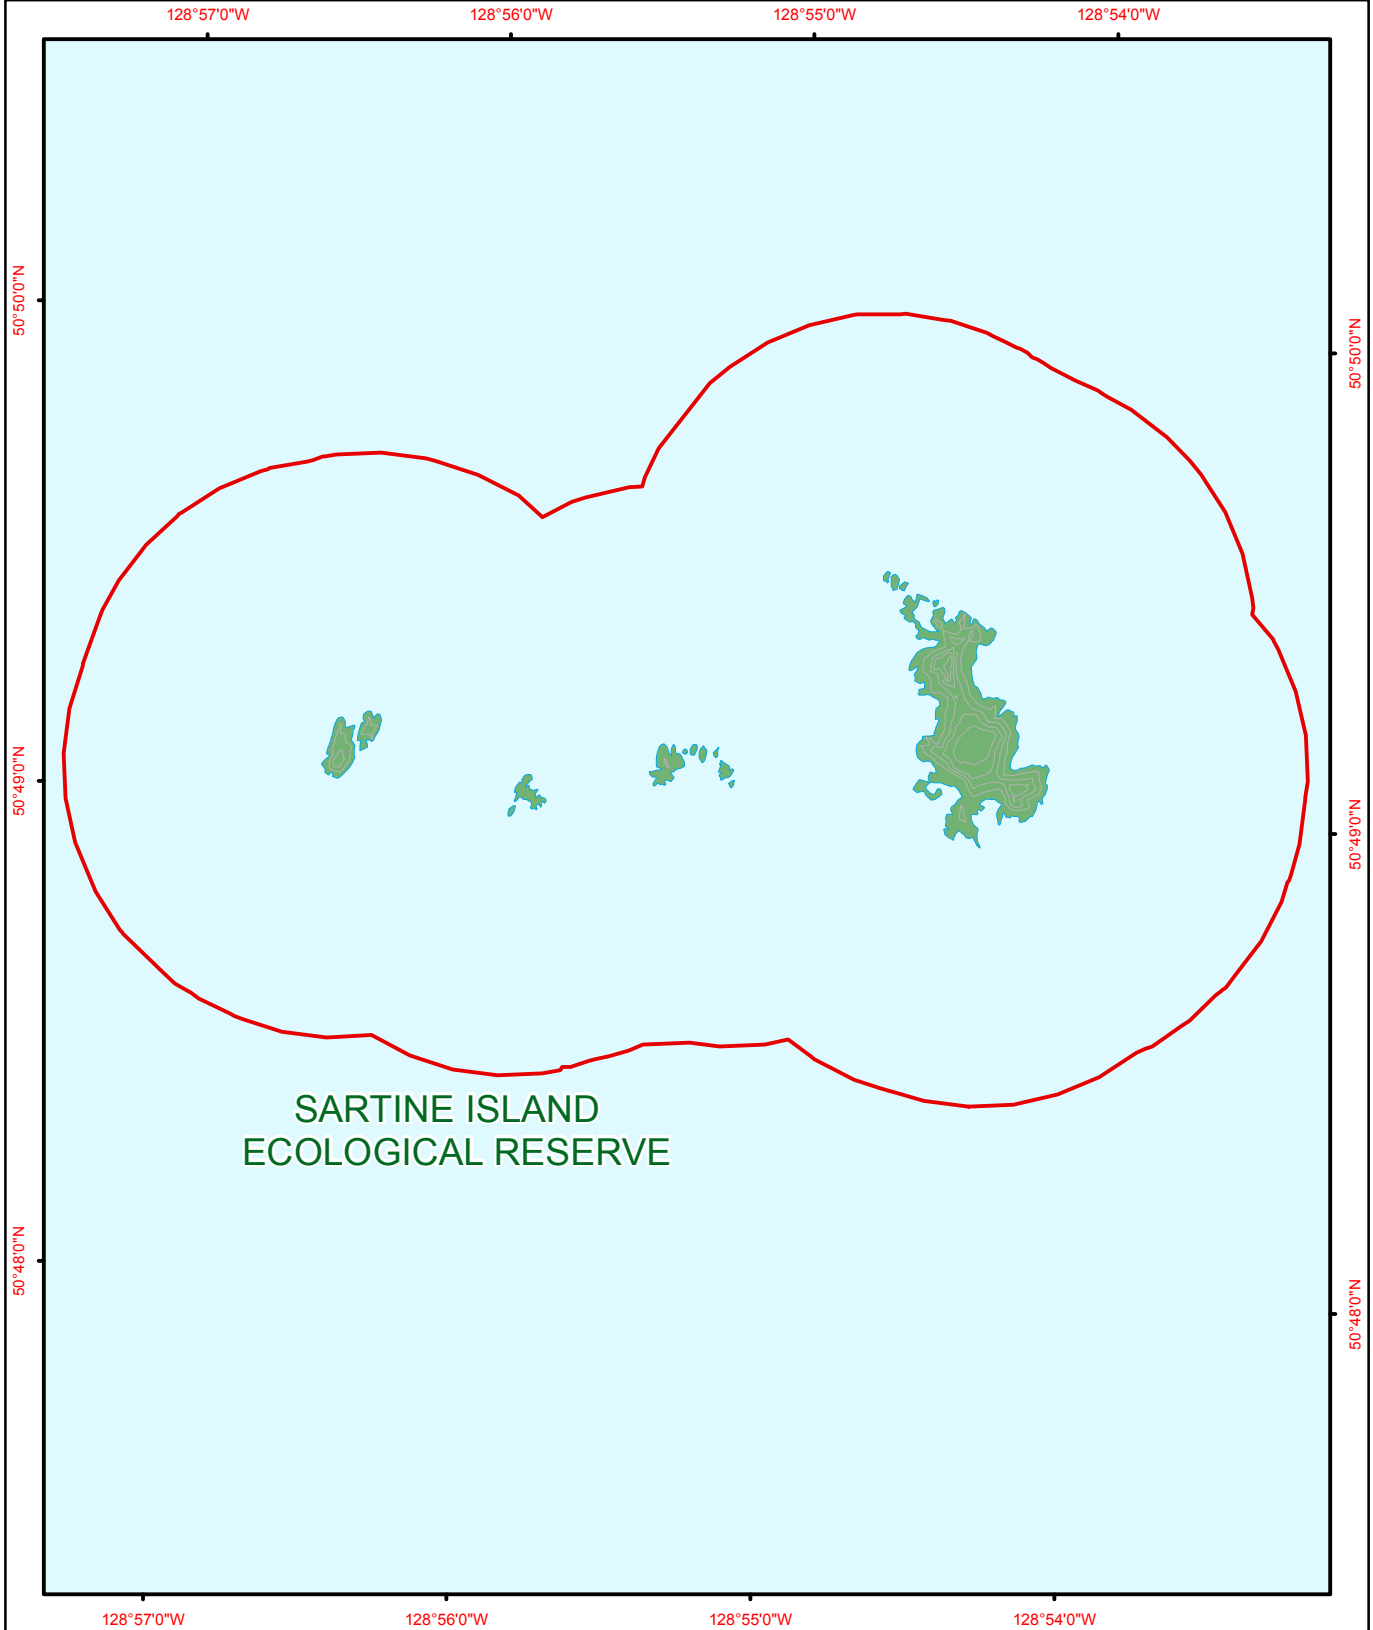

Sartine Island Ecological Reserve

SARTINE ISLAND
ECOLOGICAL RESERVE

 BRITISH COLUMBIA The Best Place on Earth		 Ecological Reserve	 Contour - 100 m	 River or Stream	
 Other Protected Area	 Contour - 20 m	 Marsh or Swamp			
 Forest Service Road	 Lake or Ocean				
 Road Permit					
 0 200 400 600 800 1,000 Metres					

Project File: protected_area_template
Date: September 14, 2010