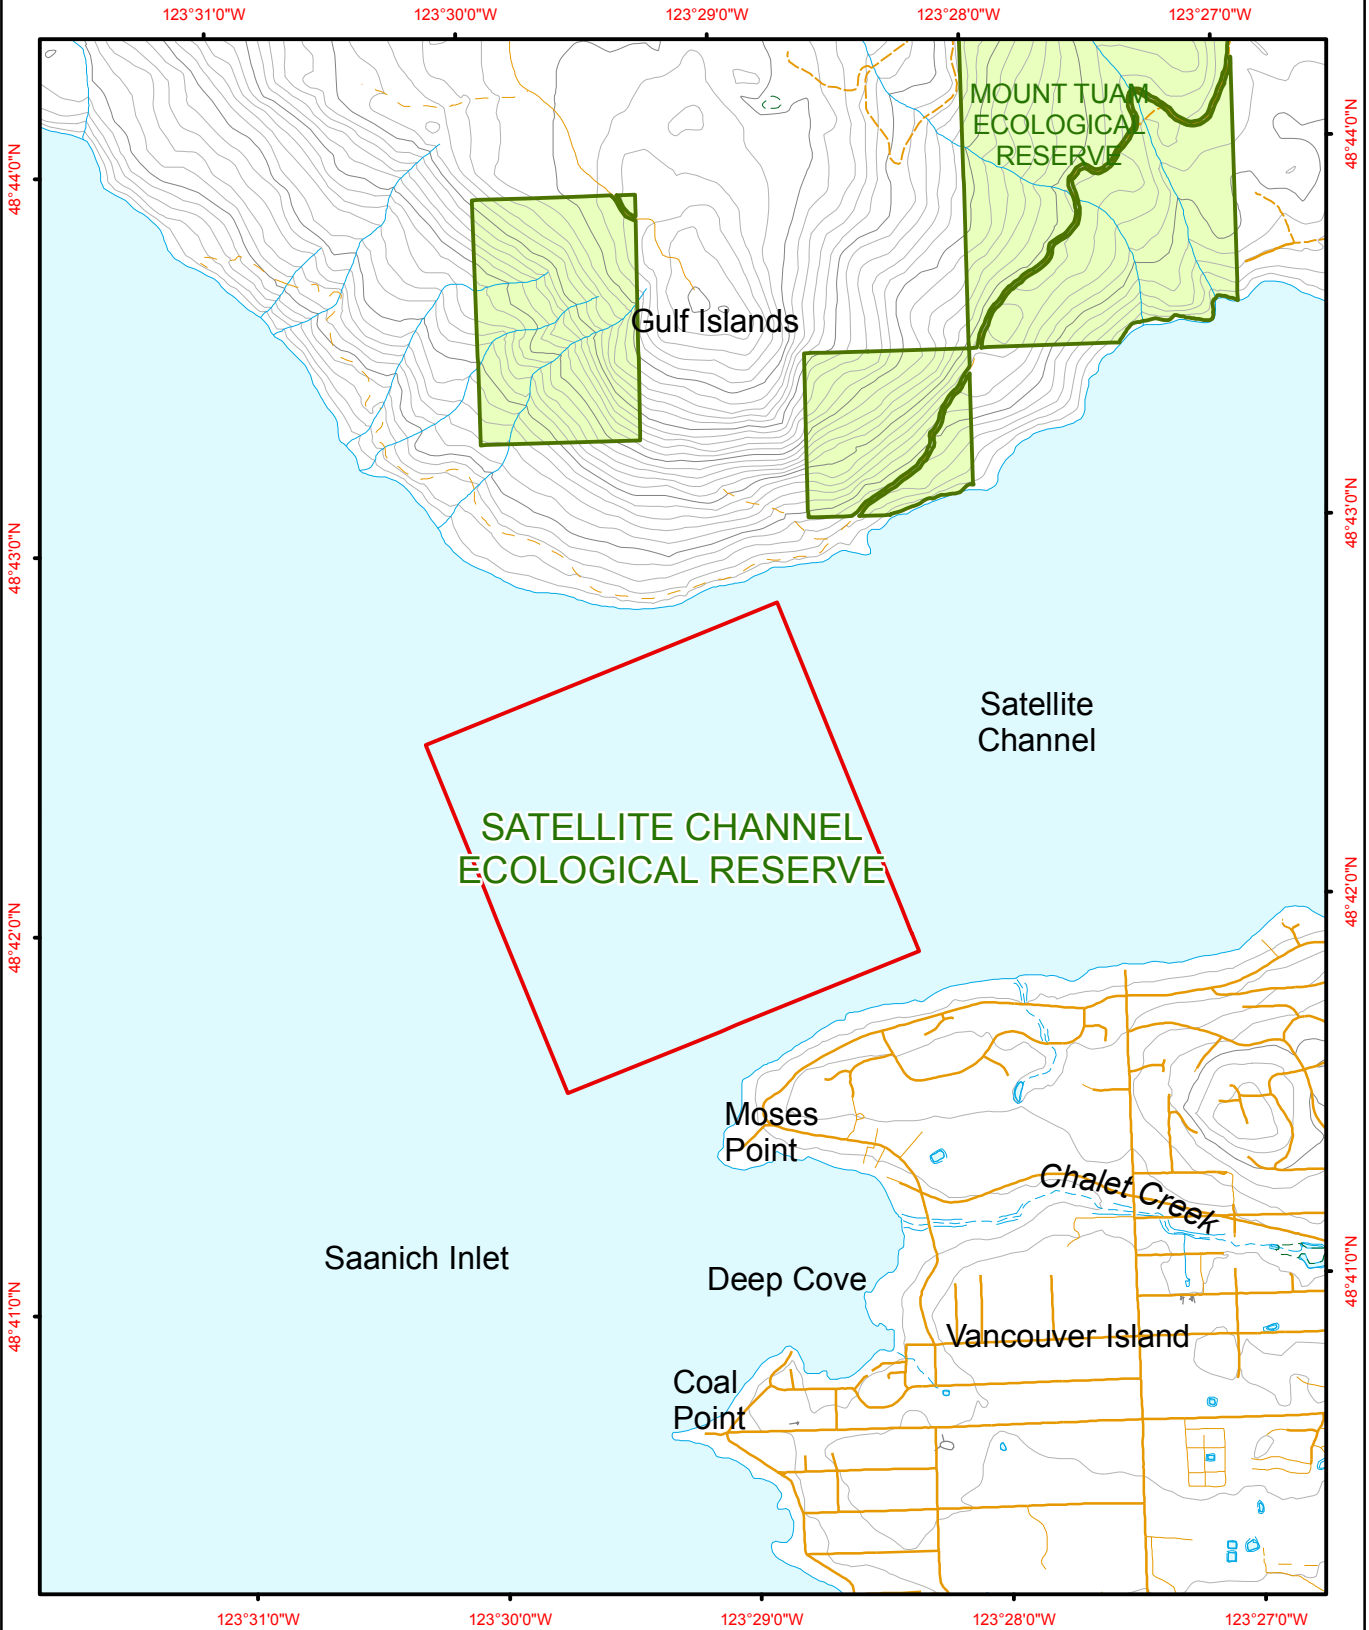

Satellite Channel Ecological Reserve

- Ecological Reserve
- Other Protected Area

- Contour - 100 m
- Contour - 20 m
- Forest Service Road
- Road Permit

- River or Stream
- Marsh or Swamp
- Lake or Ocean

Project File: protected_area_template
Date: September 14, 2010