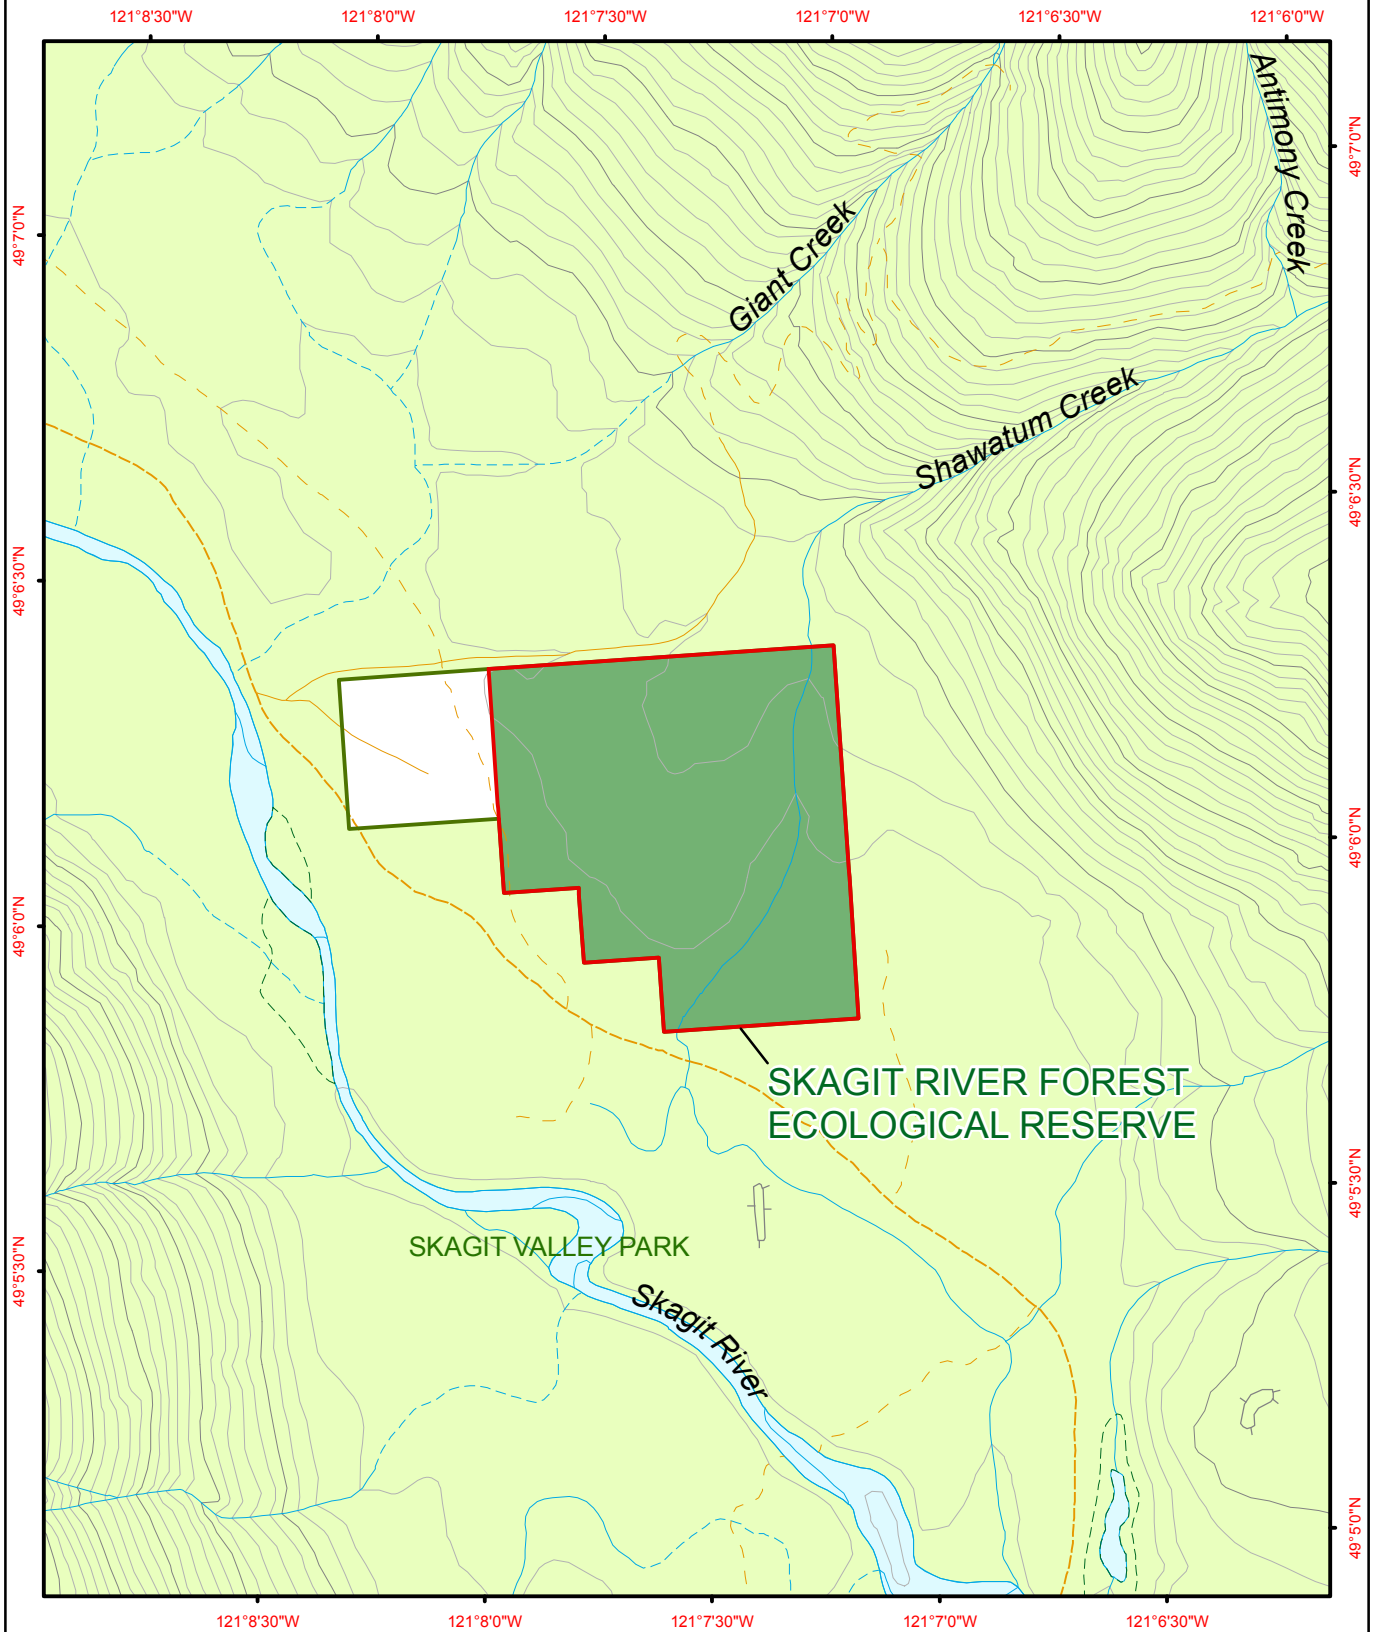

# Skagit River Forest Ecological Reserve

- |   |                      |   |                     |   |                 |
|---|----------------------|---|---------------------|---|-----------------|
|  | Ecological Reserve   |  | Contour - 100 m     |  | River or Stream |
|  | Other Protected Area |  | Contour - 20 m      |  | Marsh or Swamp  |
|   |                      |  | Forest Service Road |  | Lake or Ocean   |
|   |                      |  | Road Permit         |   |                 |