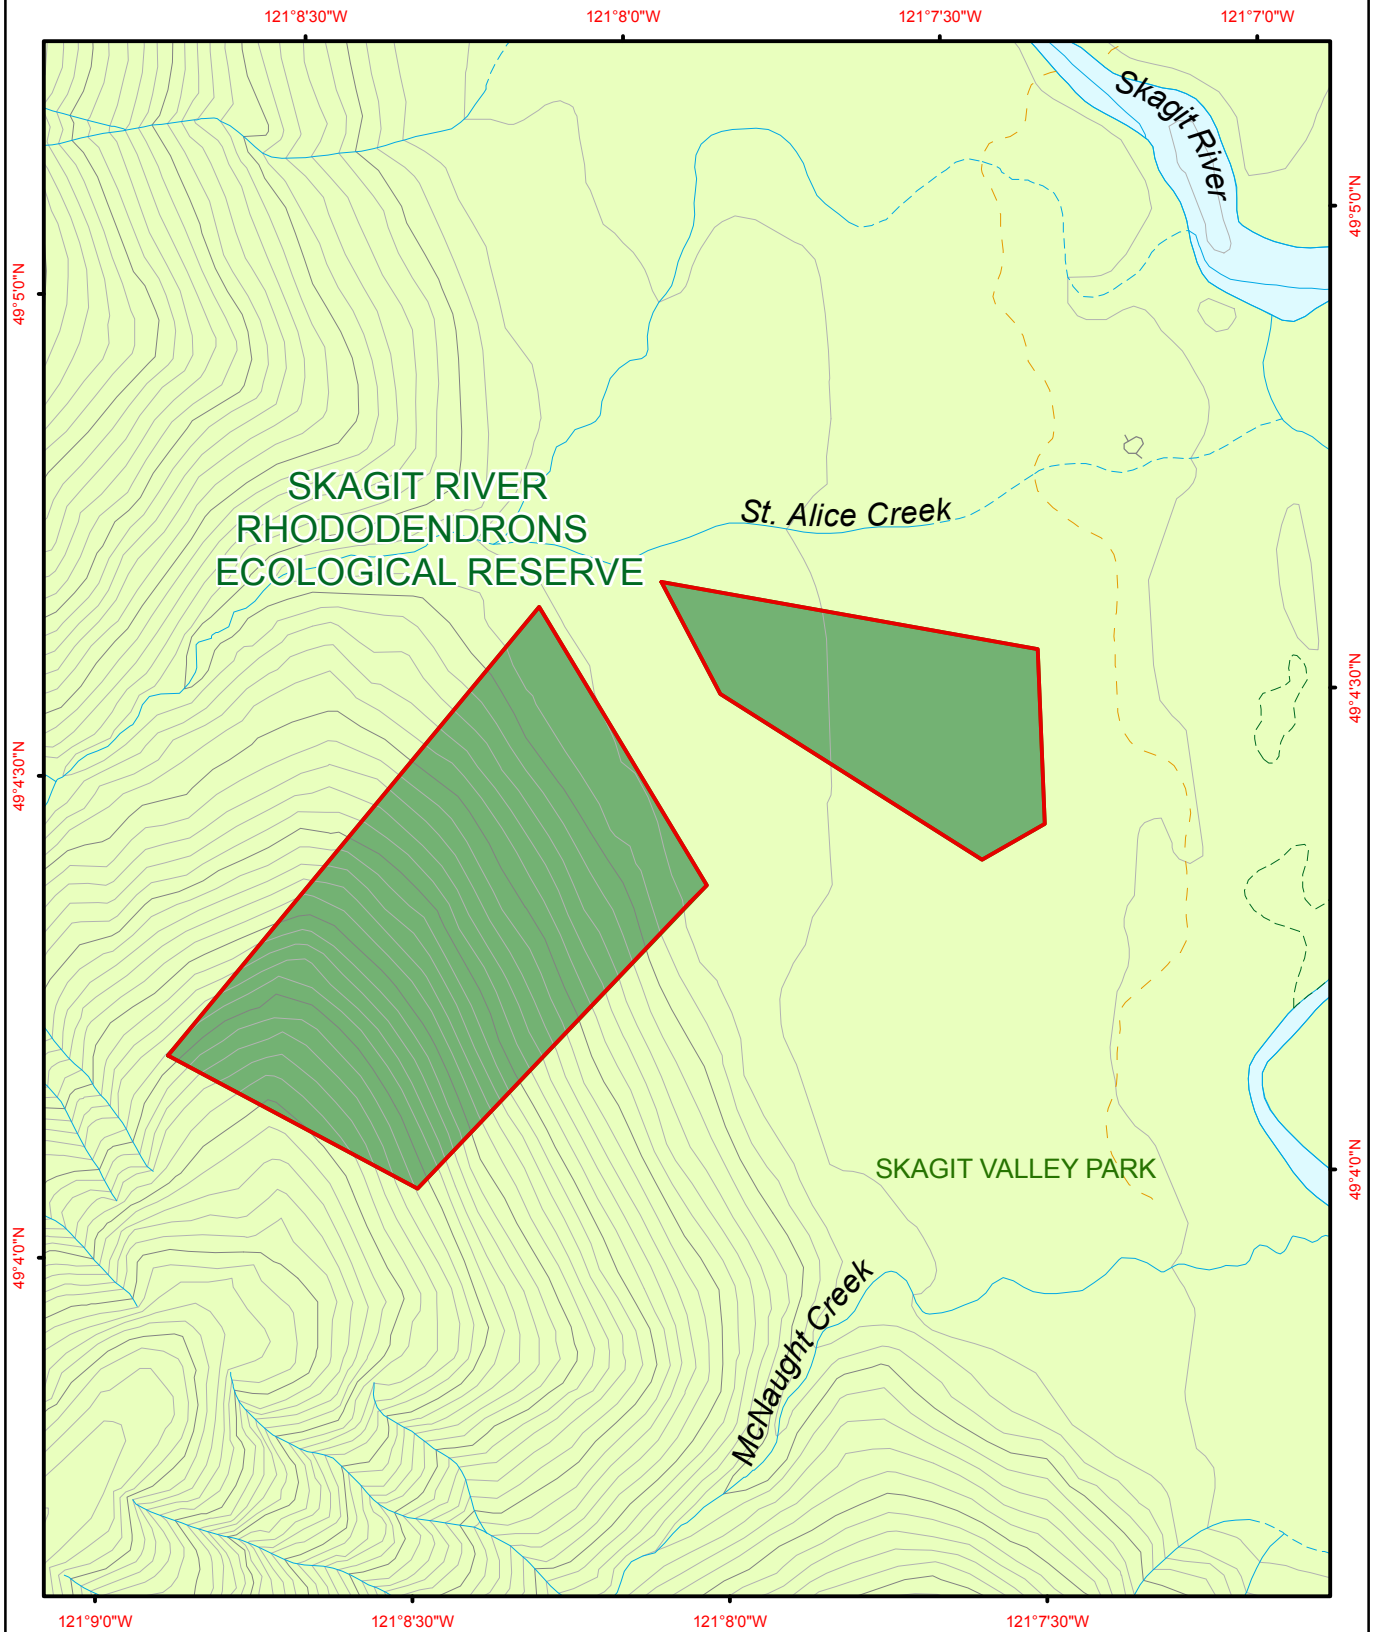

Skagit River Rhododendrons Ecological Reserve

<p>BRITISH COLUMBIA The Best Place on Earth</p>	<p>BC Parks</p>	Ecological Reserve	Contour - 100 m	River or Stream	
		Other Protected Area	Contour - 20 m	Marsh or Swamp	
		Forest Service Road	Road Permit	Lake or Ocean	

0 100 200 300 400 500
Metres

Project File: protected_area_template
Date: September 14, 2010