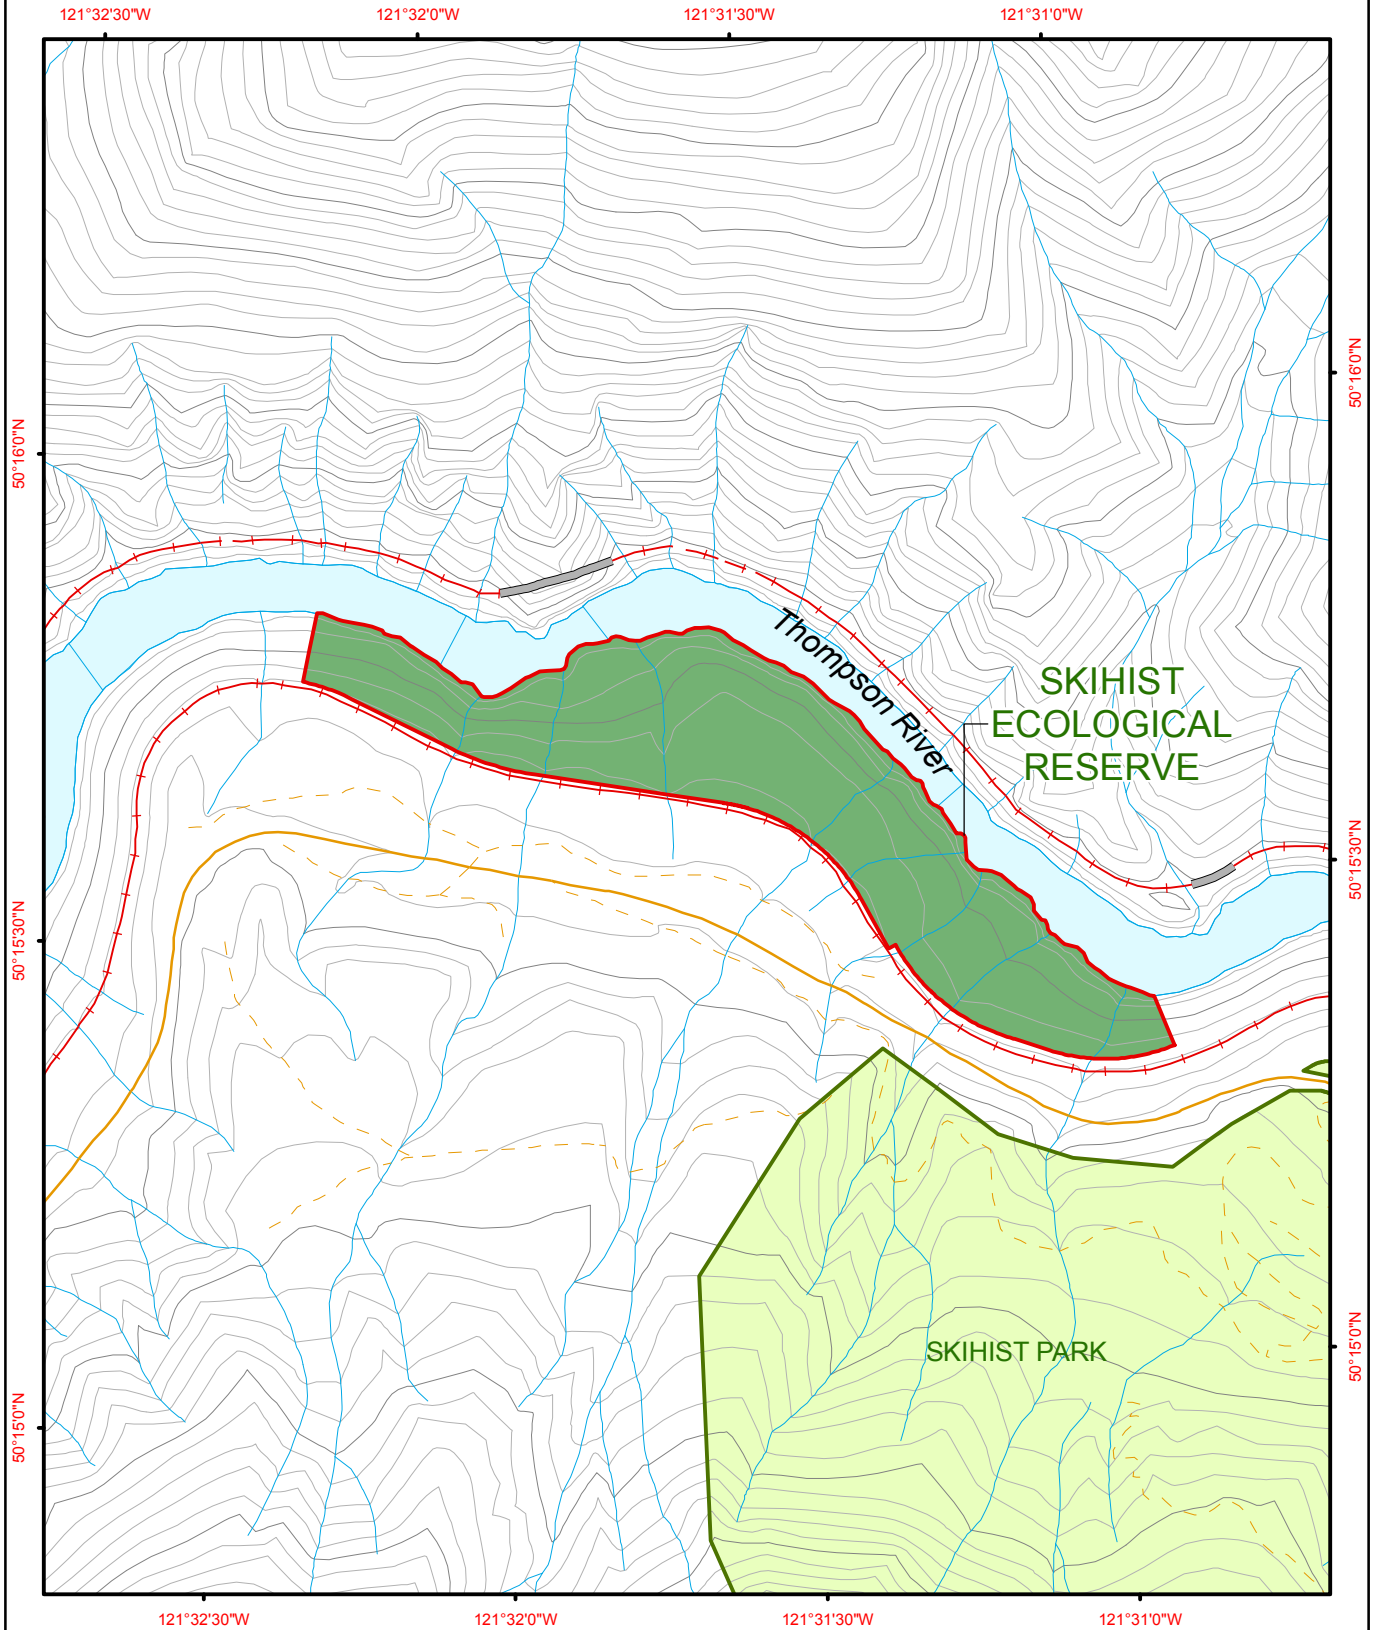

# Skihist Ecological Reserve

 BRITISH COLUMBIA The Best Place on Earth		 Ecological Reserve	 Contour - 100 m	 River or Stream	
		 Other Protected Area	 Contour - 20 m	 Marsh or Swamp	
		 Forest Service Road			
		 Road Permit			
		 0 100 200 300 400 500 Metres		Project File: protected_area_template Date: September 14, 2010	