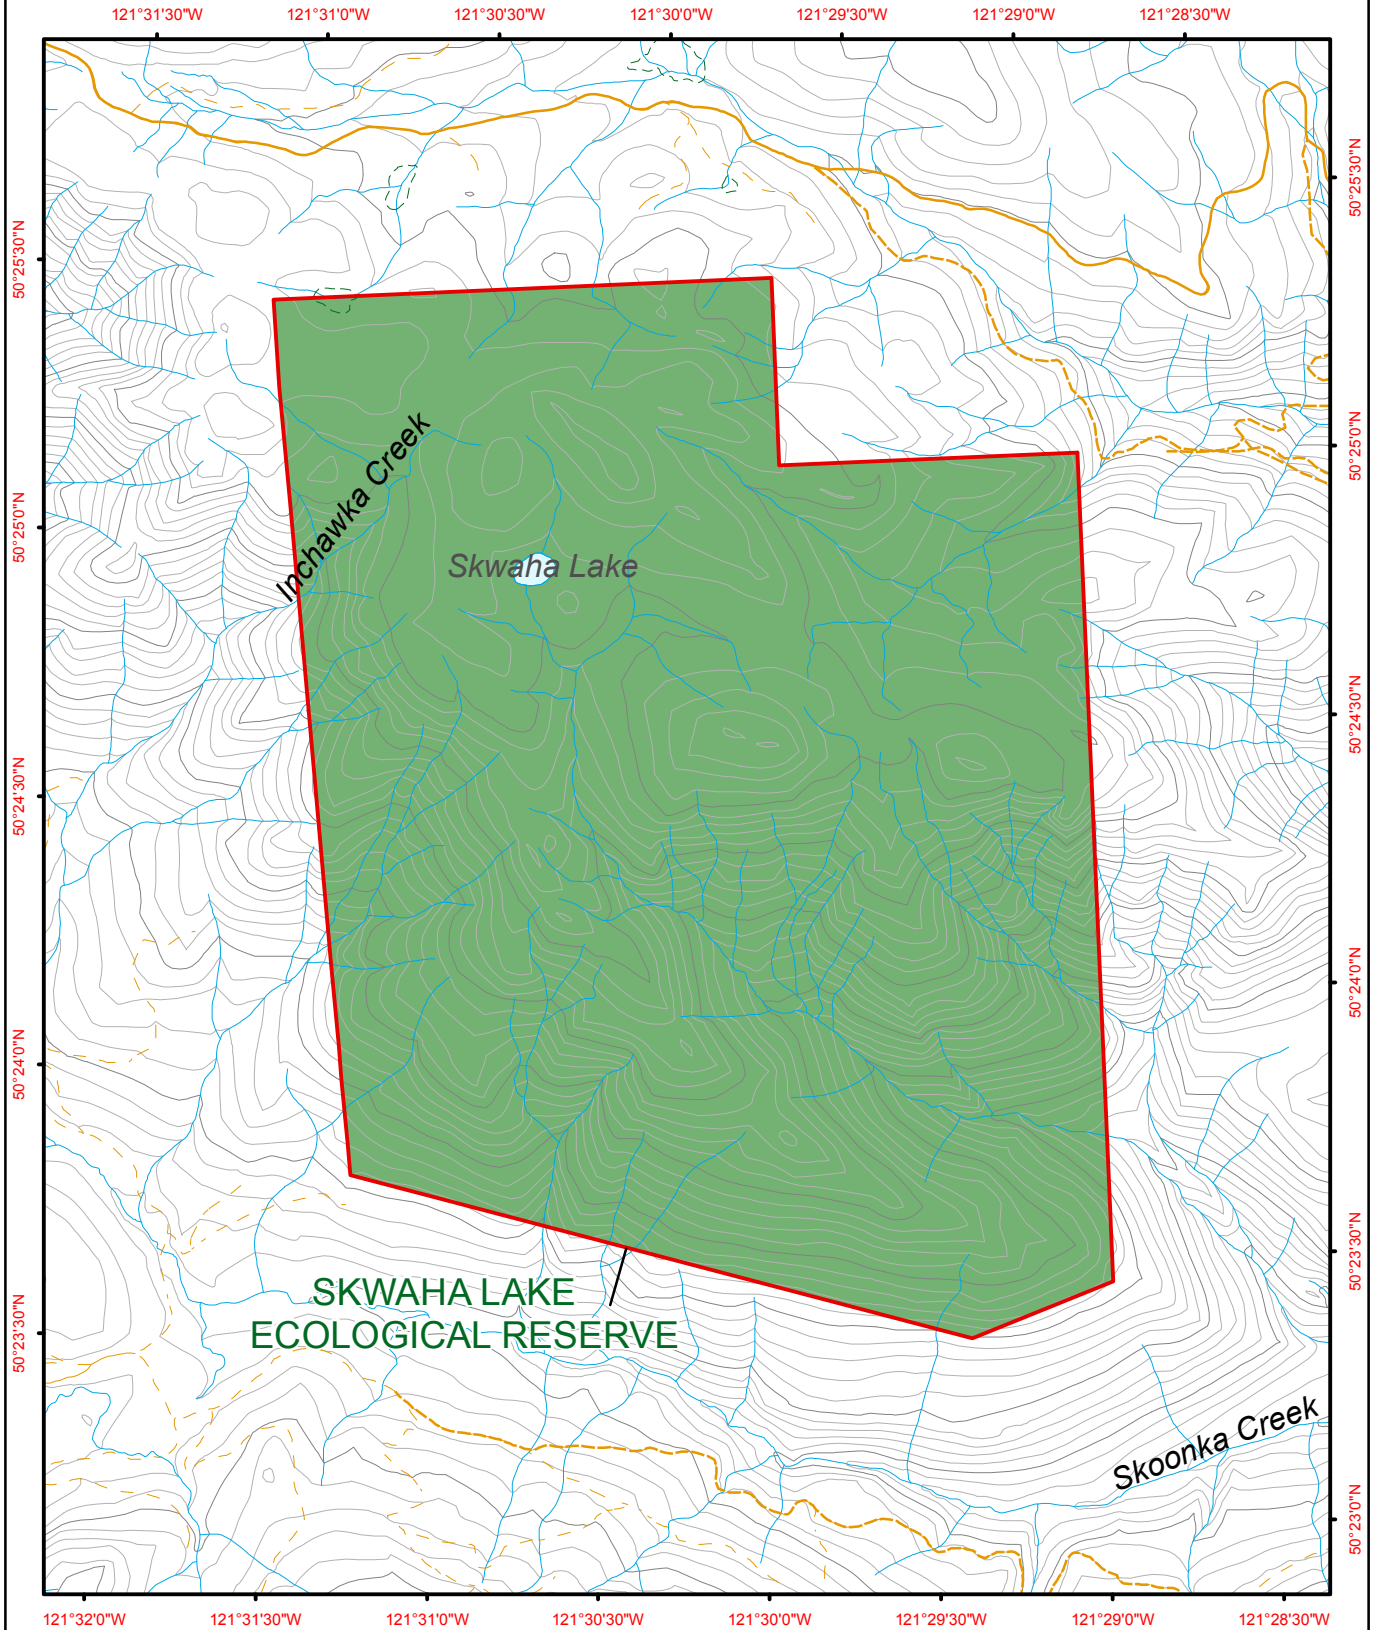

Skwaha Lake Ecological Reserve

 BRITISH COLUMBIA The Best Place on Earth		 Ecological Reserve	 Contour - 100 m	 River or Stream		
		 Other Protected Area	 Contour - 20 m	 Marsh or Swamp		
		 Forest Service Road	 Lake or Ocean			
		 Road Permit				
		 0 200 400 600 800 1,000 Metres			Project File: protected_area_template Date: September 14, 2010	