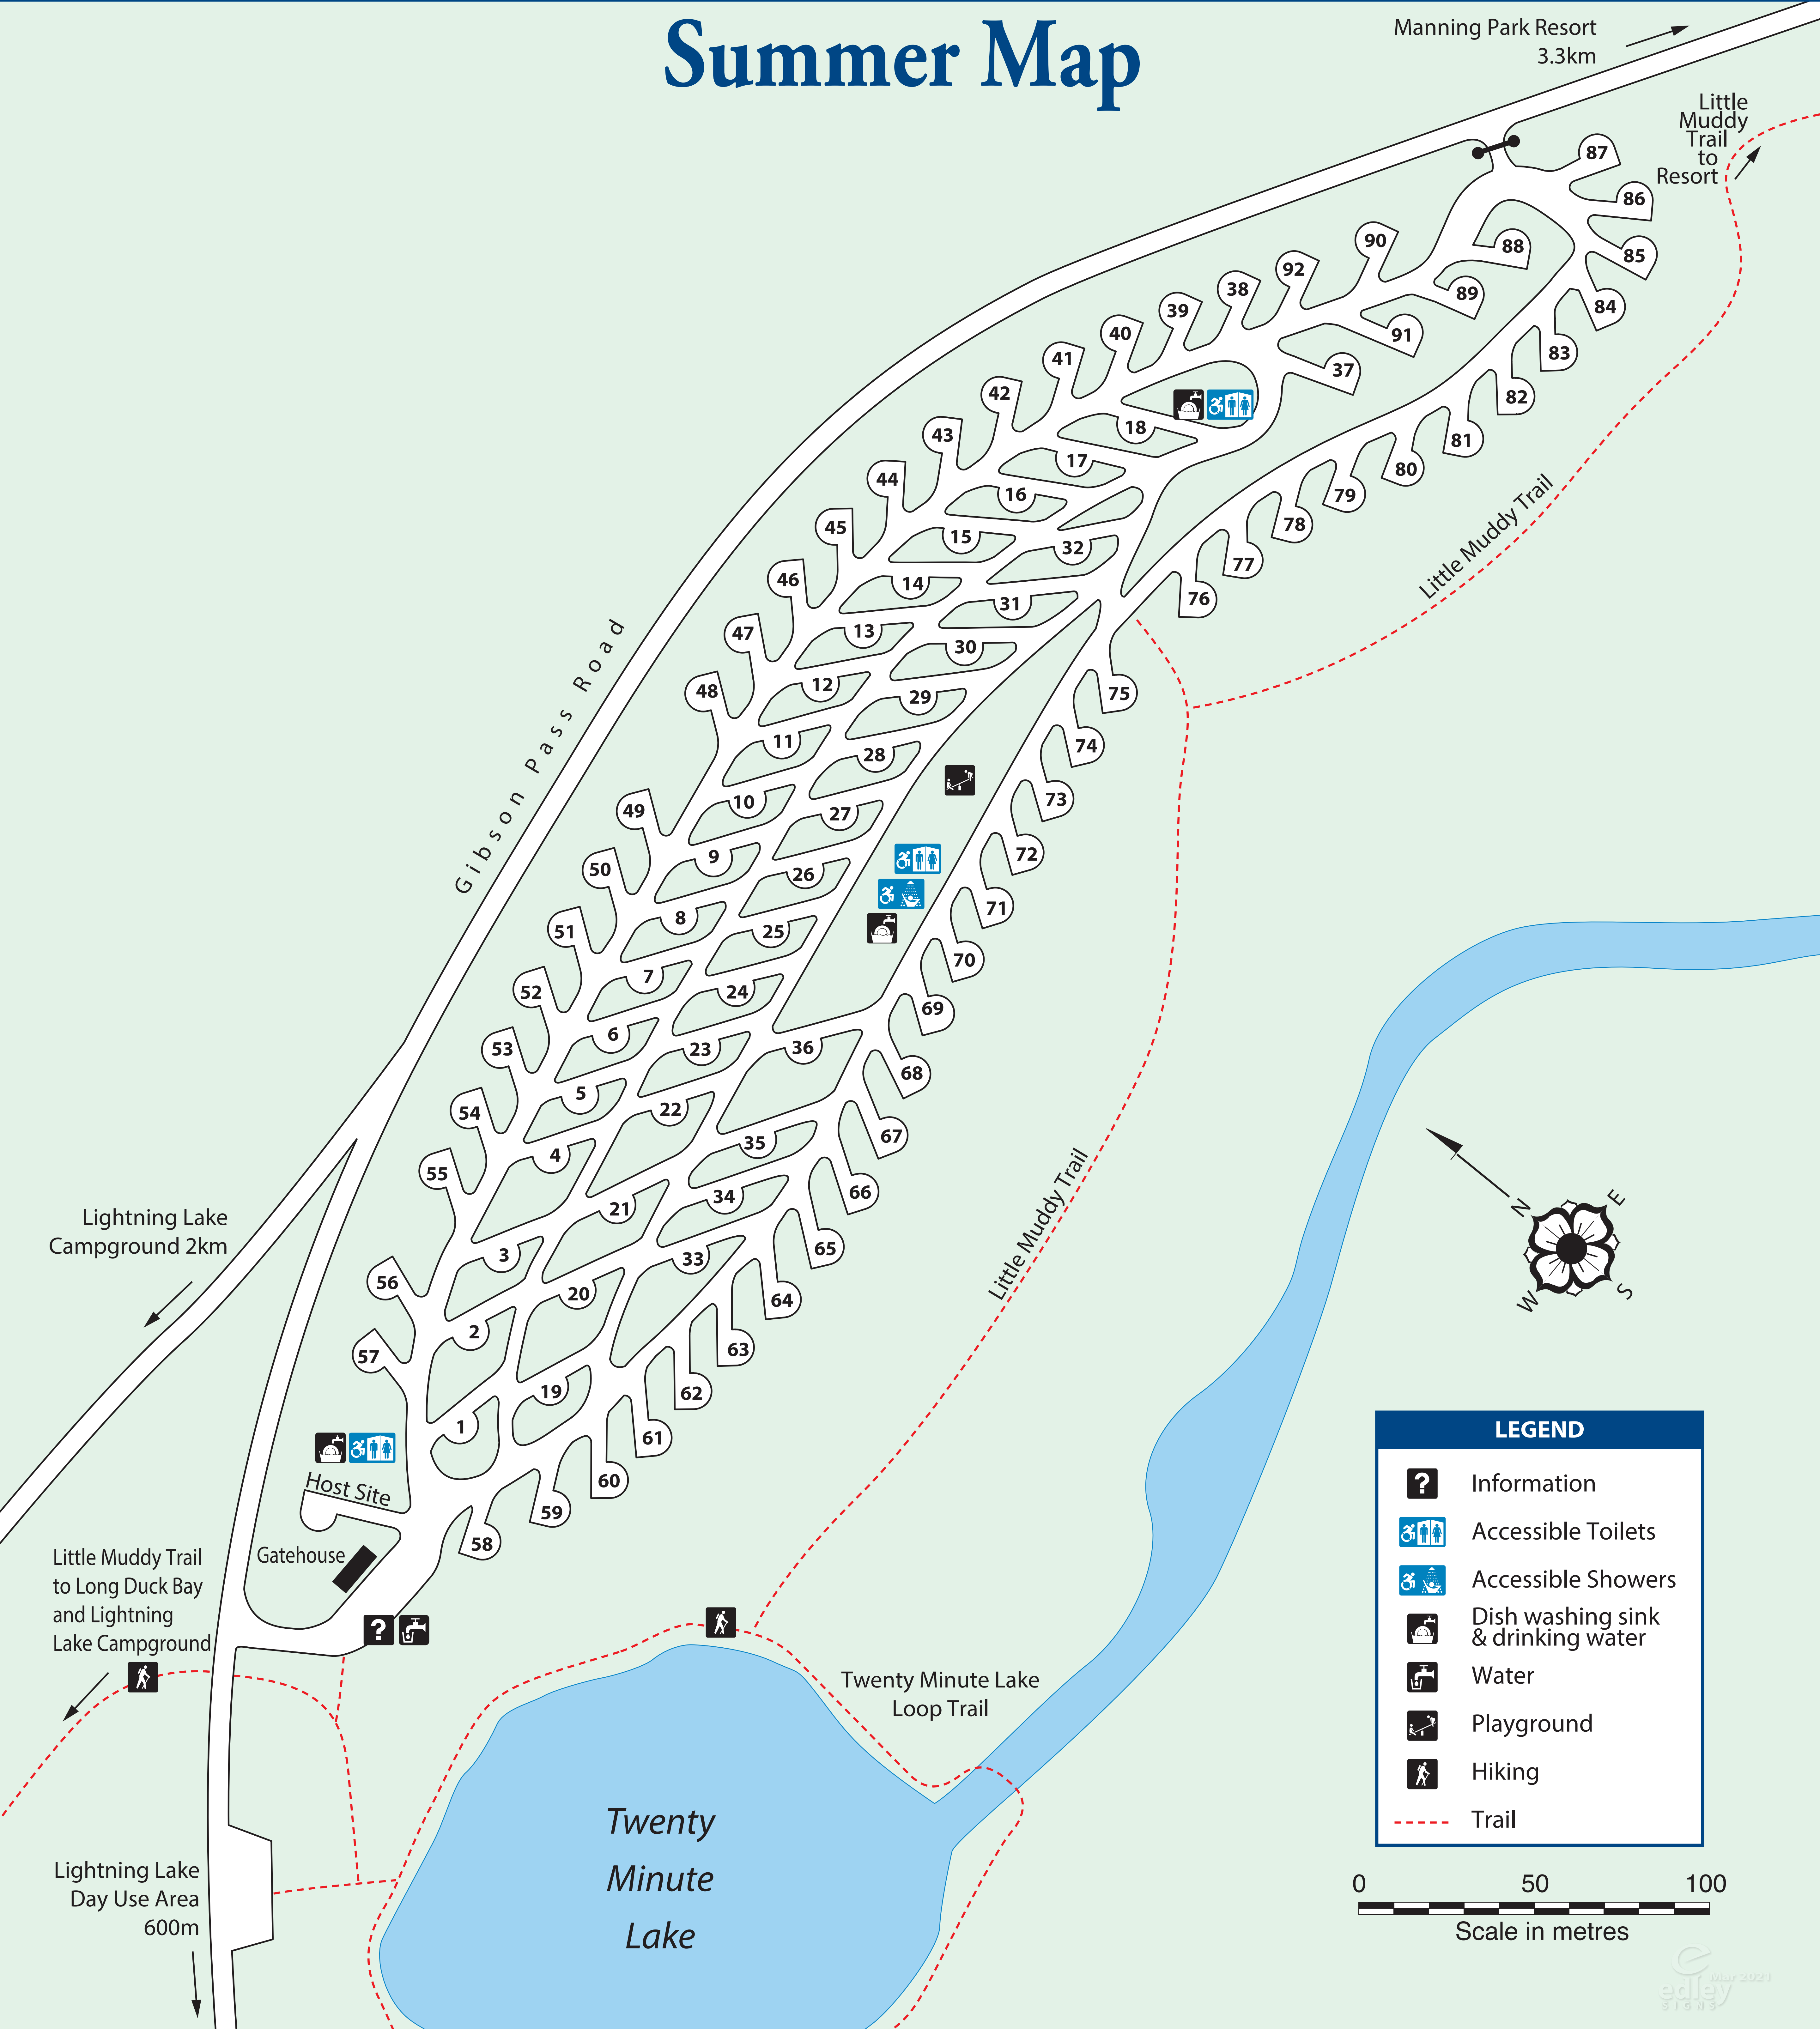

Skyview Campground

Summer Map

LEGEND	
	Information
	Accessible Toilets
	Accessible Showers
	Dish washing sink & drinking water
	Water
	Playground
	Hiking
	Trail