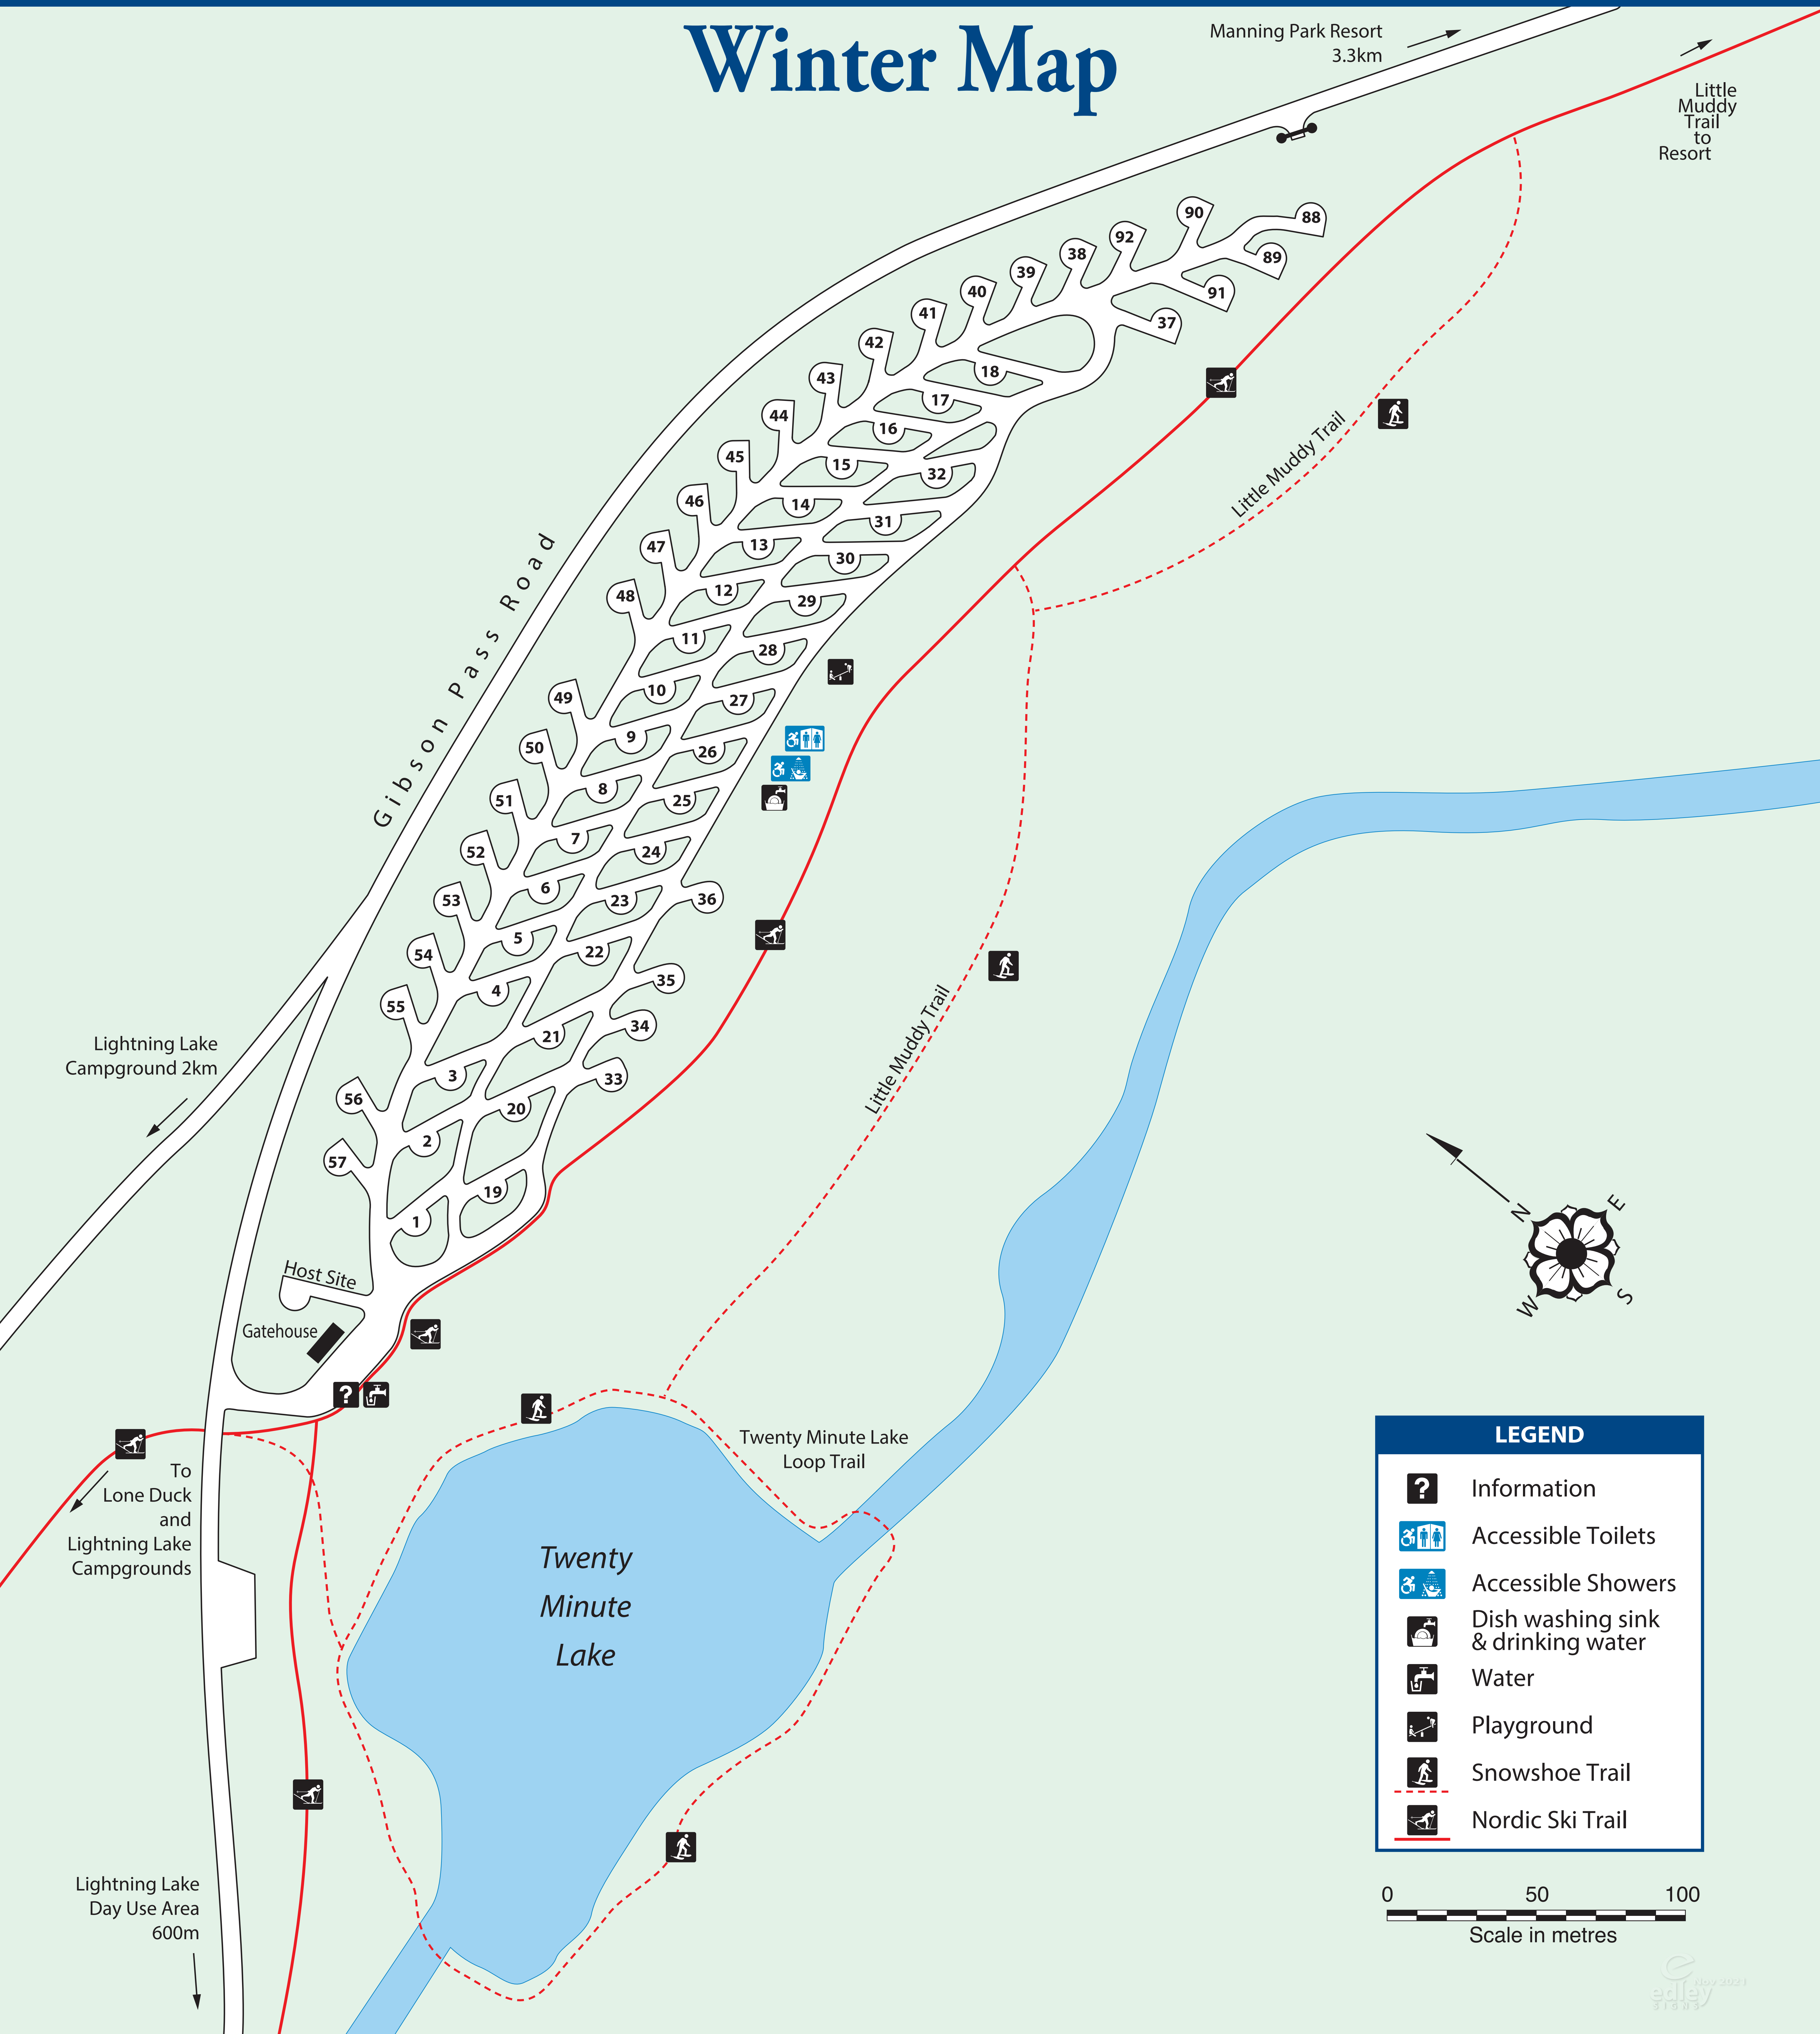

Skyview Campground

Winter Map

| LEGEND | |
|--------|------------------------------------|
| | Information |
| | Accessible Toilets |
| | Accessible Showers |
| | Dish washing sink & drinking water |
| | Water |
| | Playground |
| | Snowshoe Trail |
| | Nordic Ski Trail |