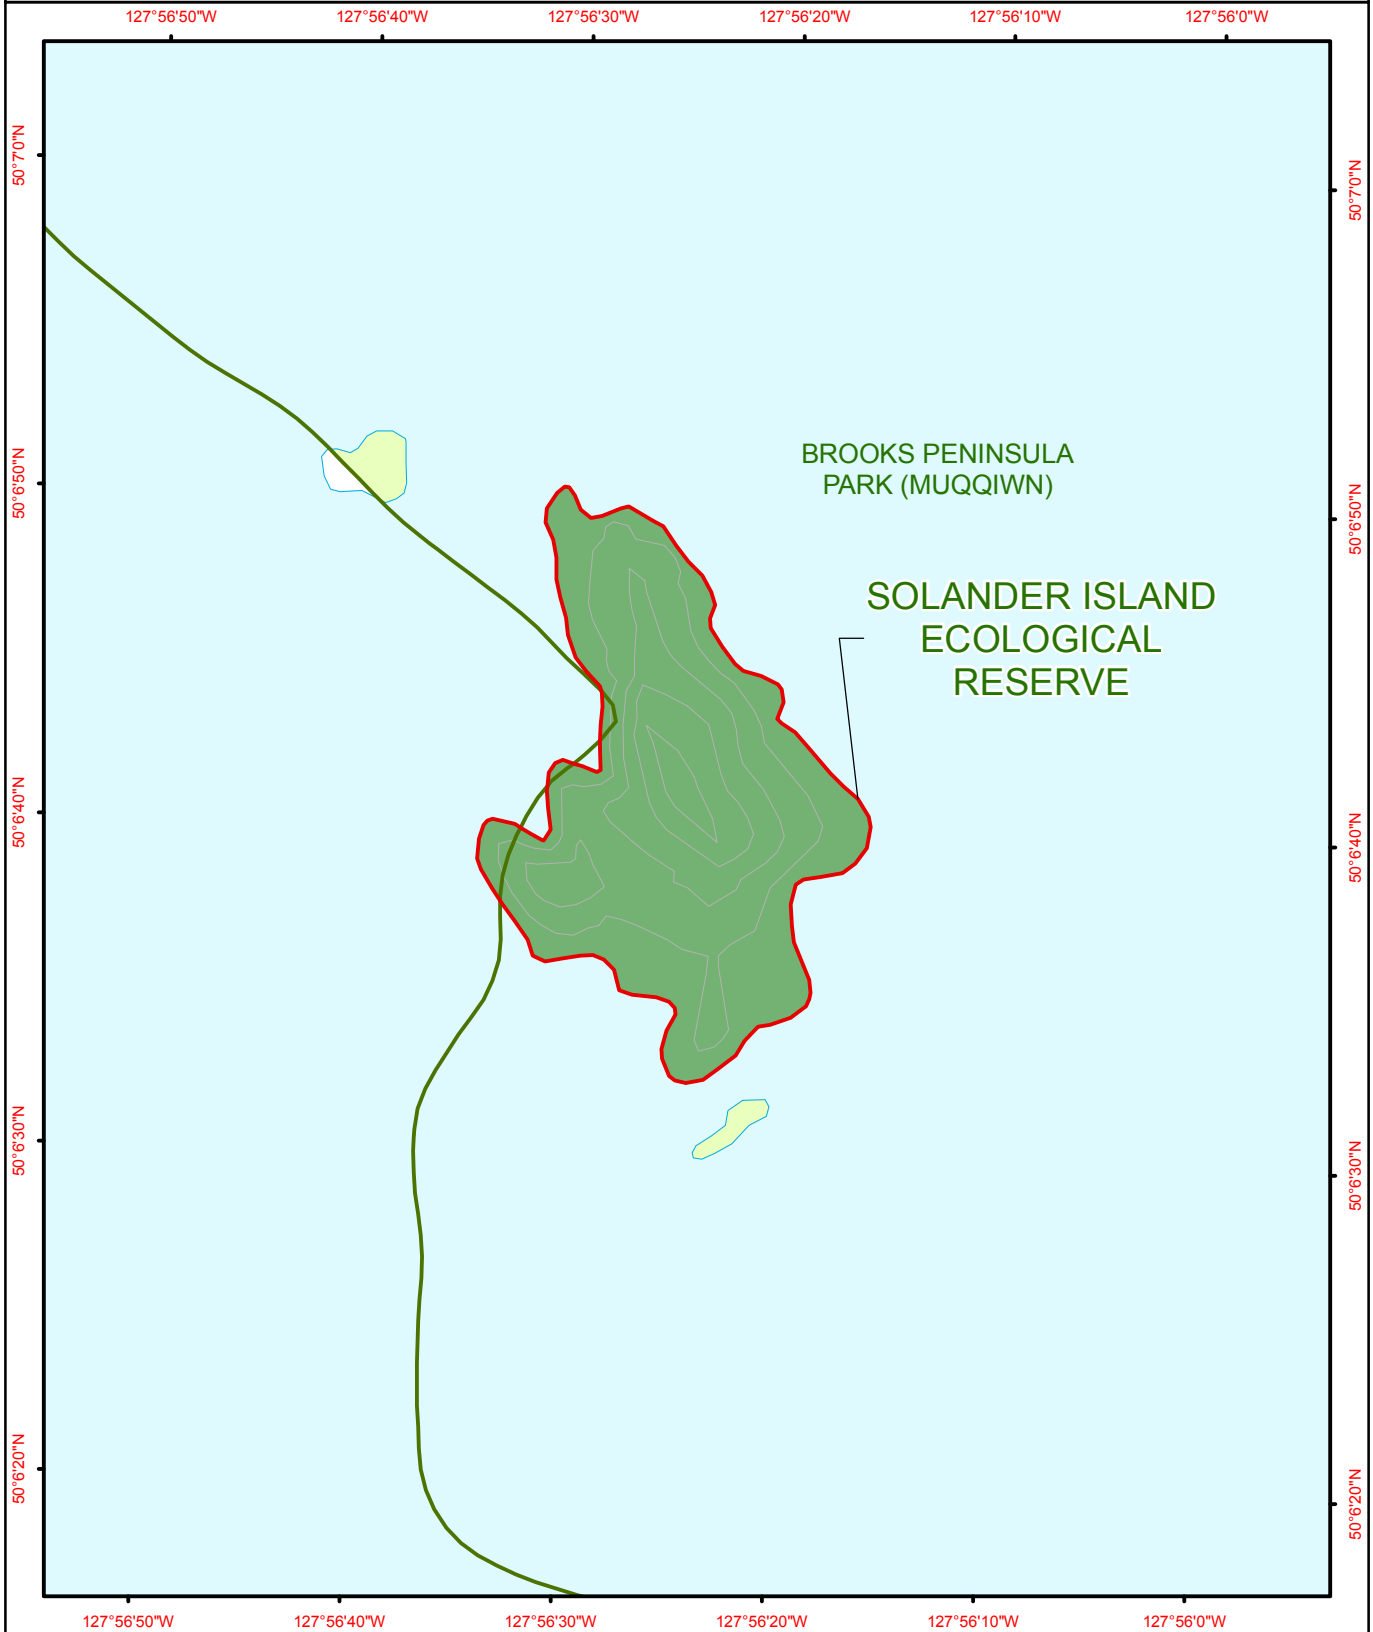

Solander Island Ecological Reserve

BCParks

Project File: protected_area_template
Date: September 14, 2010