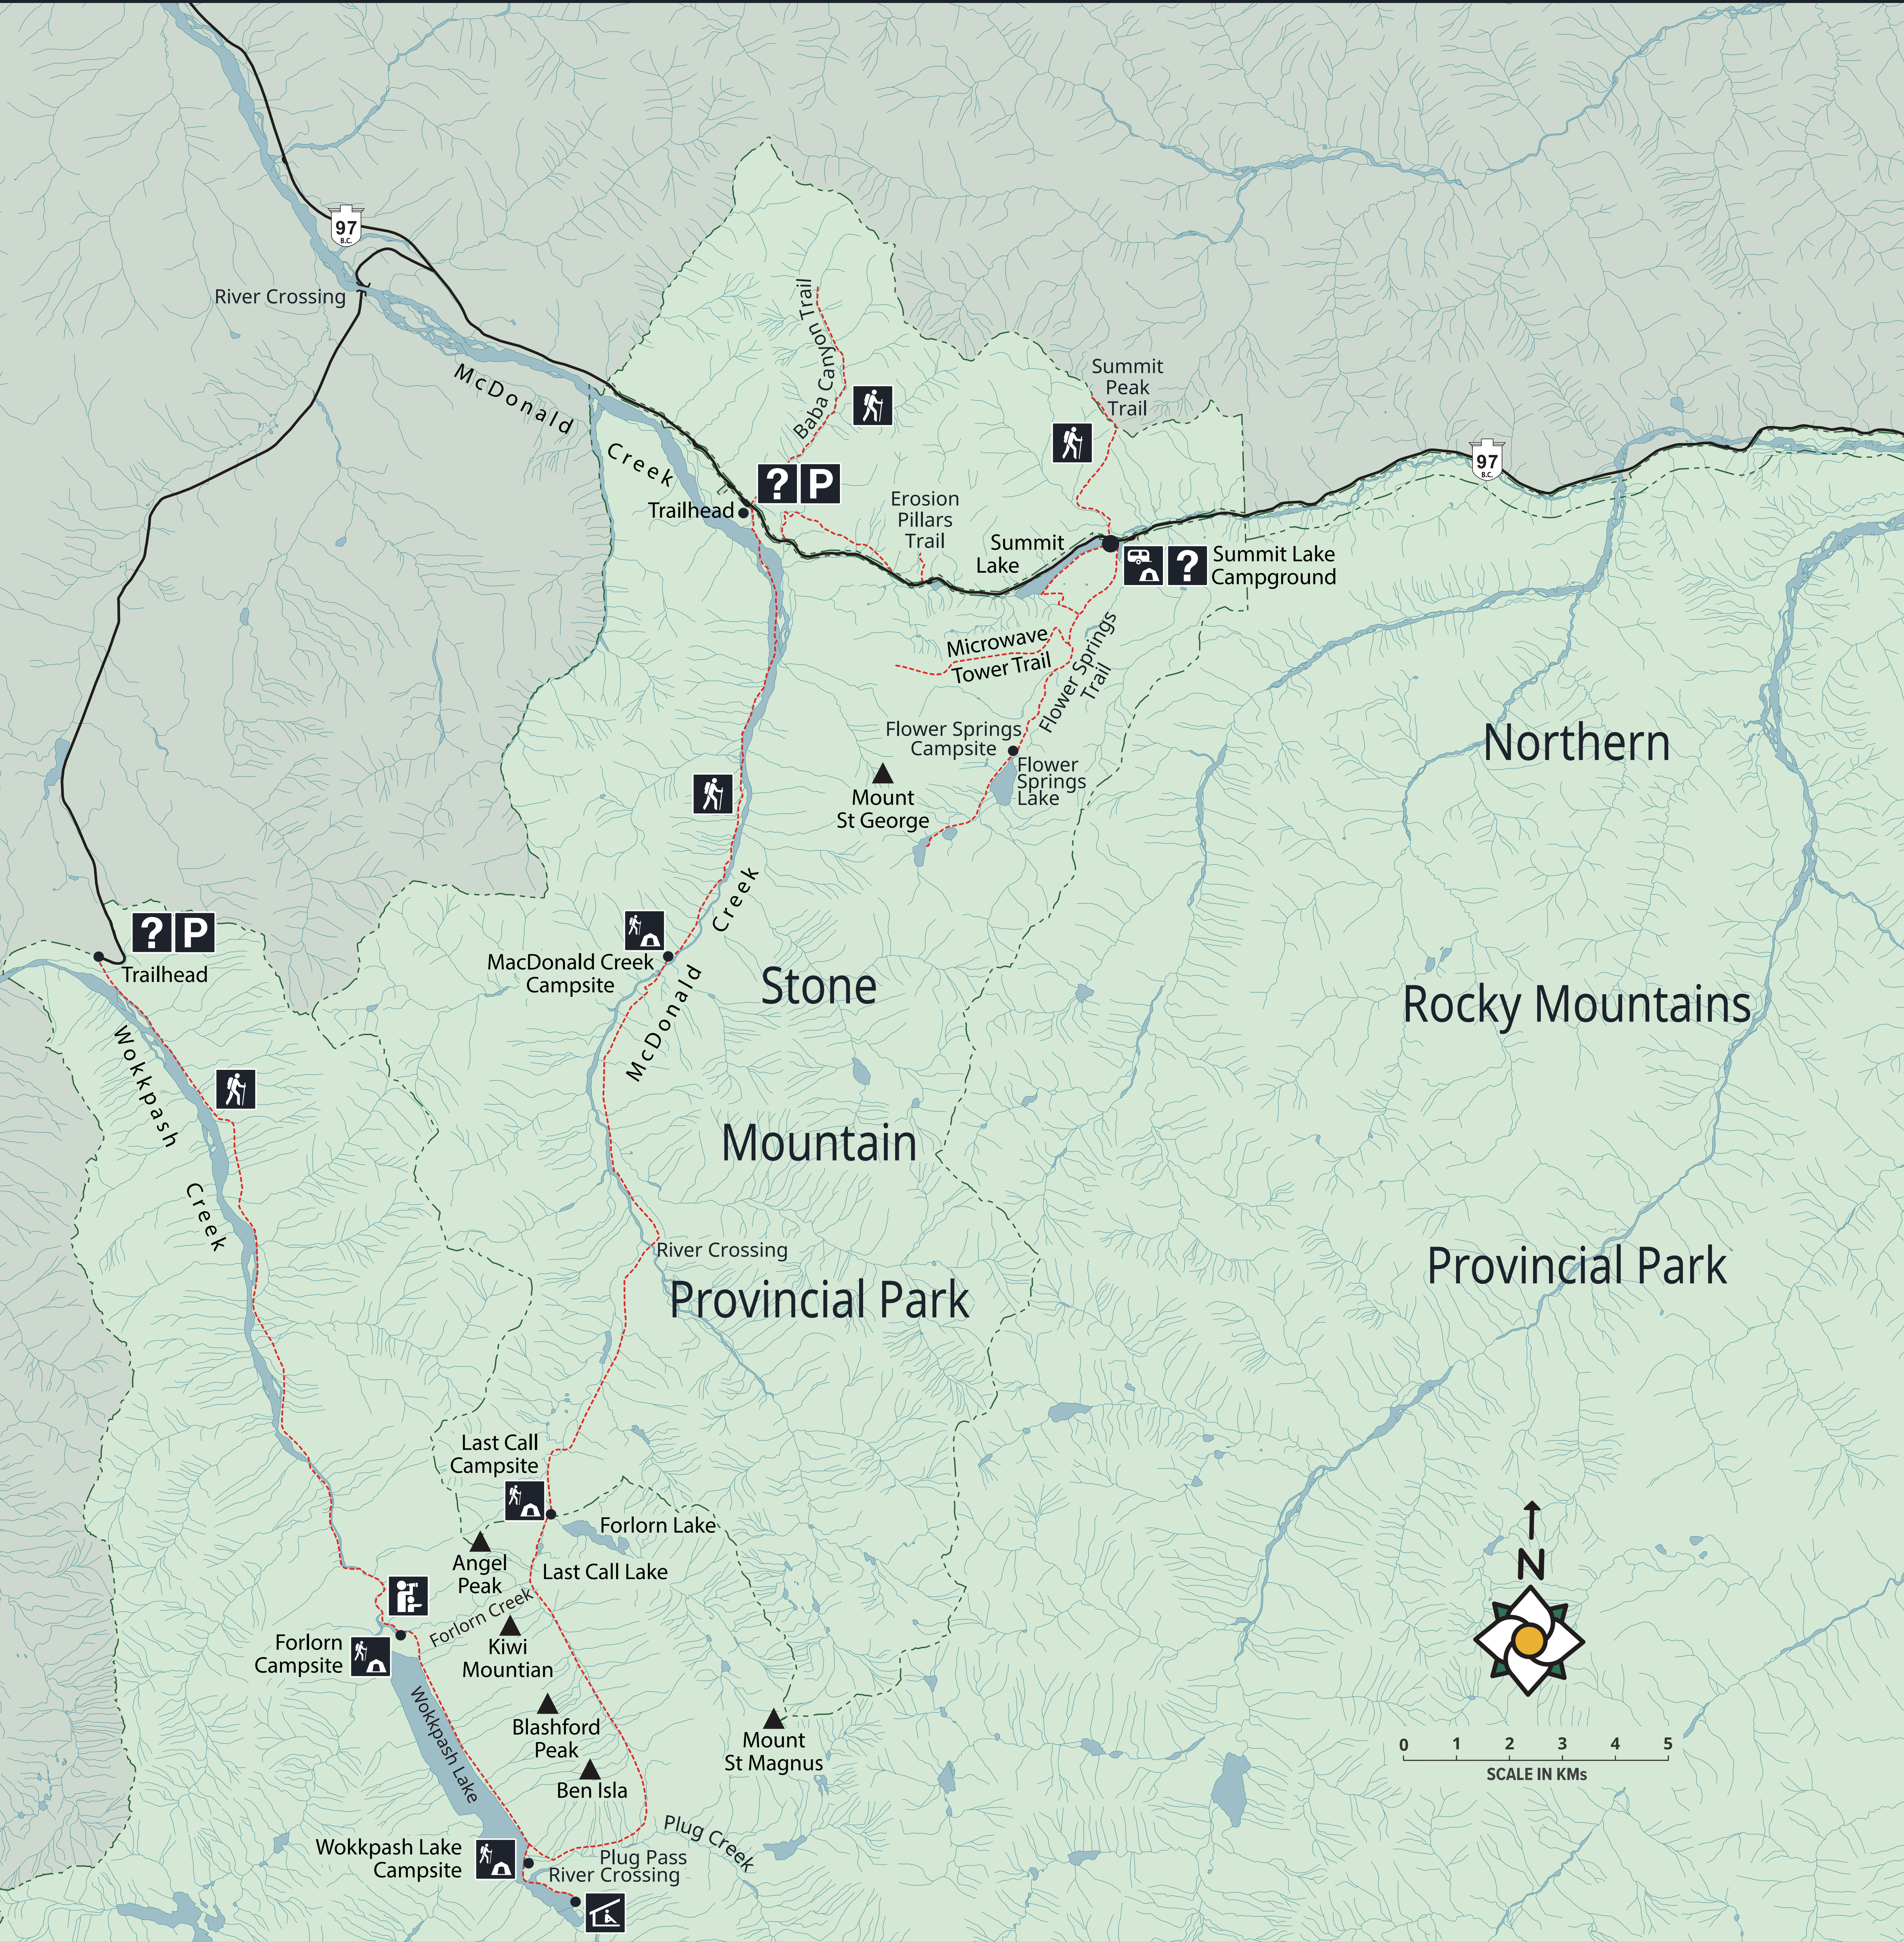

BC Parks

Stone Mountain Provincial Park

0 1 2 3 4 5
SCALE IN KMs

ACTIVITIES & SERVICES

- Parking
- Information
- Hiking
- Backcountry Camping
- Emergency Cabin
- Campground
- Viewpoint

ROADS & TRAILS

- Highway
- Trail
- Park Area
- Park Boundary