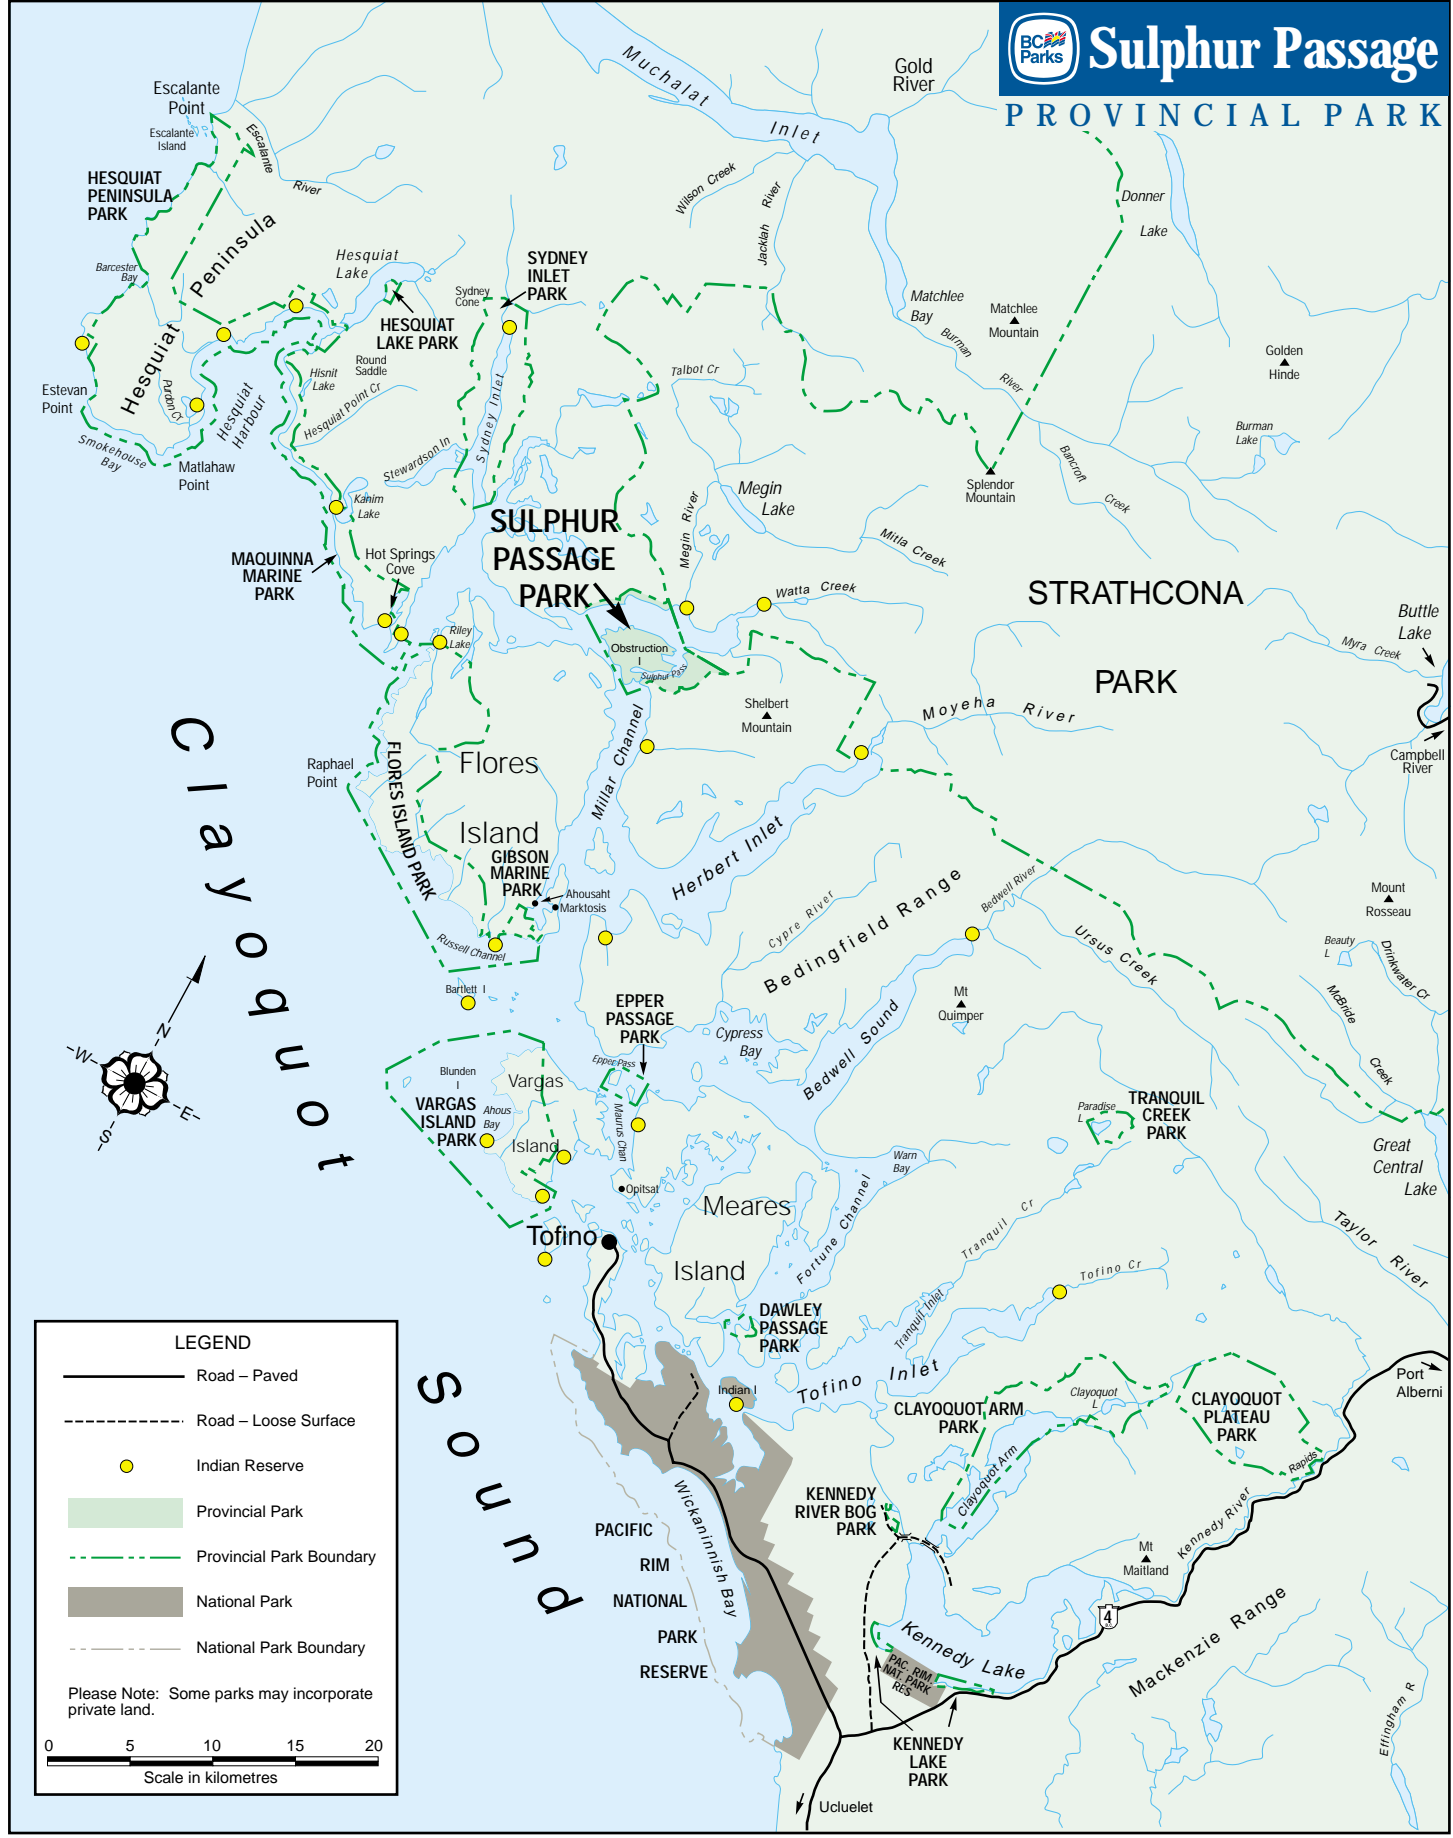

# Sulphur Passage

## PROVINCIAL PARK

Clayoquot

Sound

**LEGEND**

-  Road - Paved
-  Road - Loose Surface
-  Indian Reserve
-  Provincial Park
-  Provincial Park Boundary
-  National Park
-  National Park Boundary

Please Note: Some parks may incorporate private land.

0    5    10    15    20  
Scale in kilometres