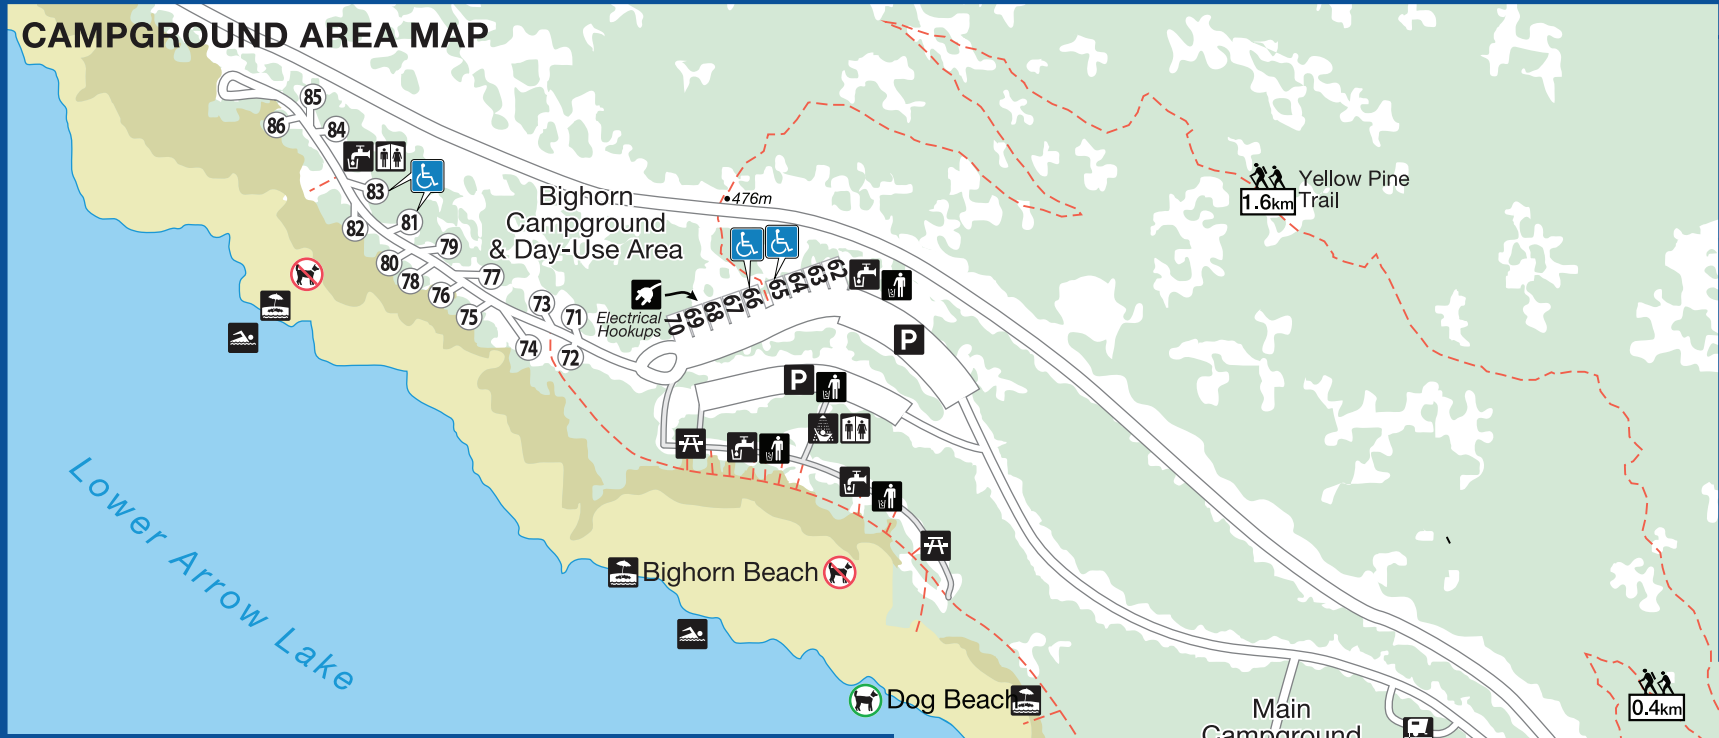

Syringa Provincial Park

Legend

- Dog Area
- No Dogs
- Hiking Trails
- Swimming Area
- Beach Area
- Washrooms
- Showers
- Disabled Access
- Playground
- Picnic Area
- Waste Disposal
- Drinking Water
- Parking
- Viewpoint
- Boat Launch
- Sani-Station
- Group Camping
- Firewood

CAMPGROUND AREA MAP

PARK AREA MAP