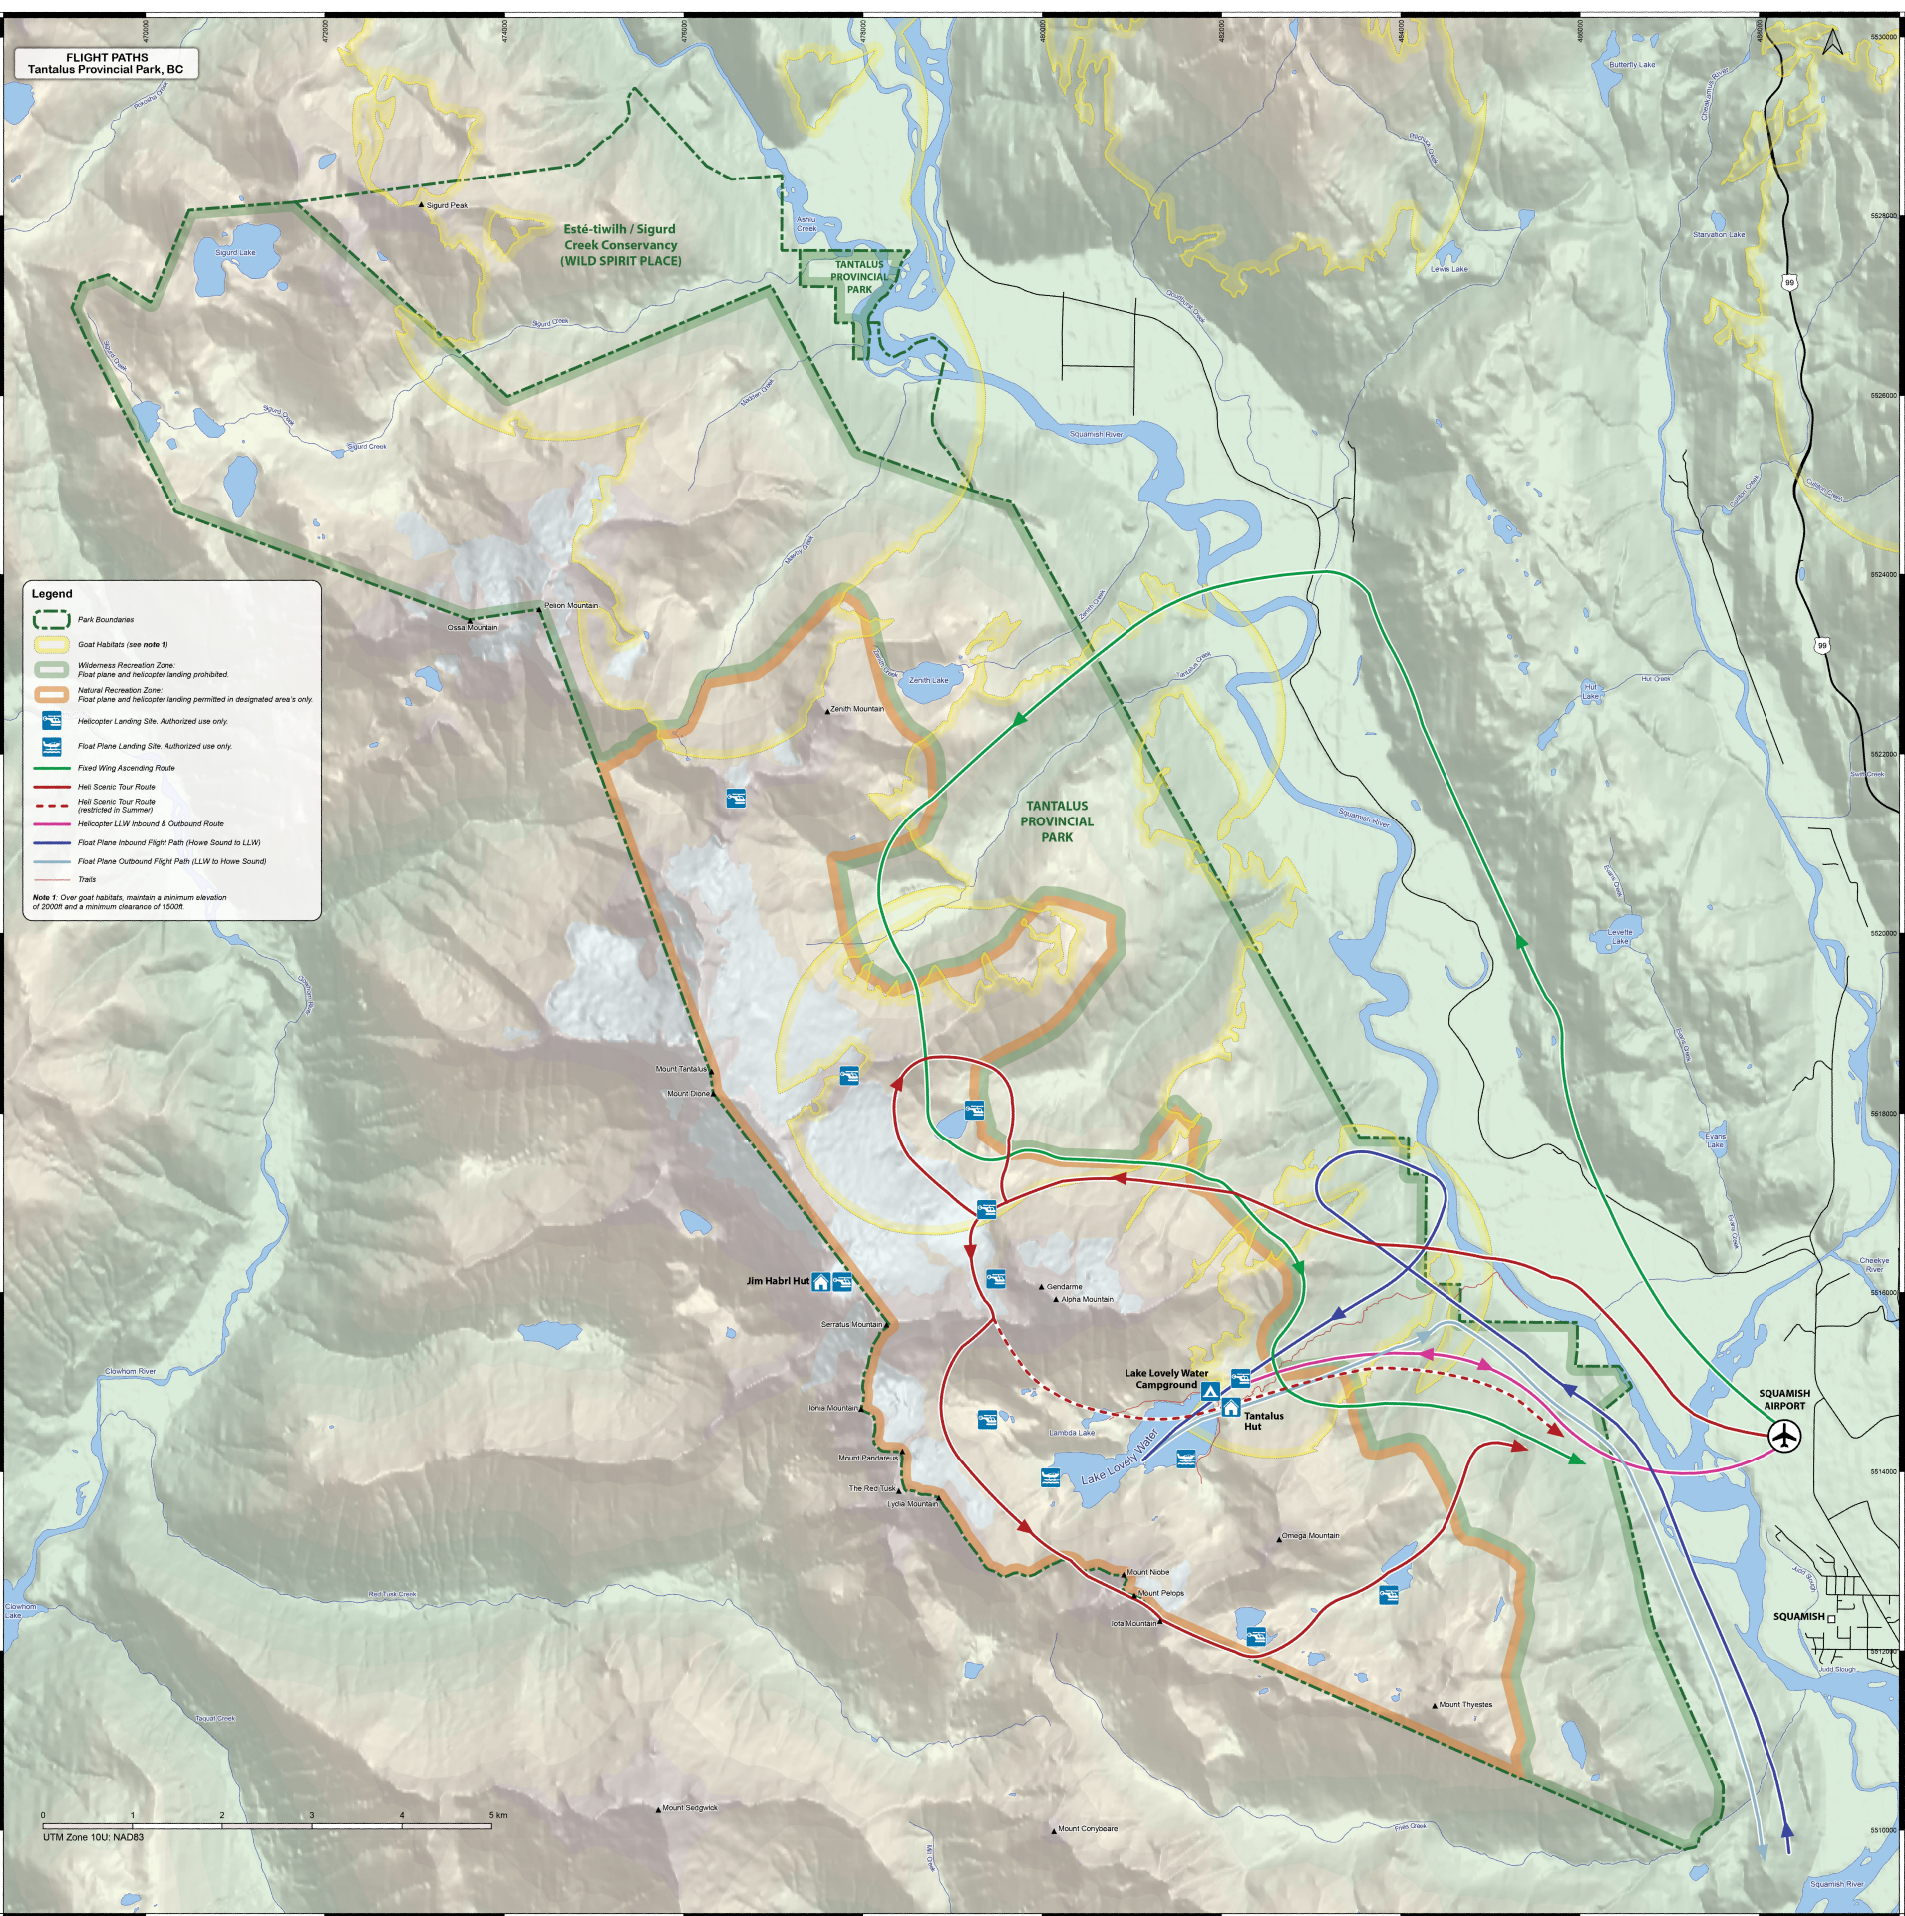

FLIGHT PATHS
Tantalus Provincial Park, BC

Legend

- Park Boundaries
- Goat Habitats (see note 1)
- Wilderness Recreation Zone: Float plane and helicopter landing prohibited.
- Natural Recreation Zone: Float plane and helicopter landing permitted in designated area's only.
- Helicopter Landing Site. Authorized use only.
- Float Plane Landing Site. Authorized use only.
- Fixed Wing Ascending Route
- Hill Scenic Tour Route
- Hill Scenic Tour Route (restricted in Summer)
- Helicopter LLW Inbound & Outbound Route
- Float Plane Inbound Flight Path (Howe Sound to LLW)
- Float Plane Outbound Flight Path (LLW to Howe Sound)
- Trails

Note 1: Over goat habitats, maintain a minimum elevation of 2000ft and a minimum clearance of 1500ft.

0 1 2 3 4 5 km
UTM Zone 10U, NAD83