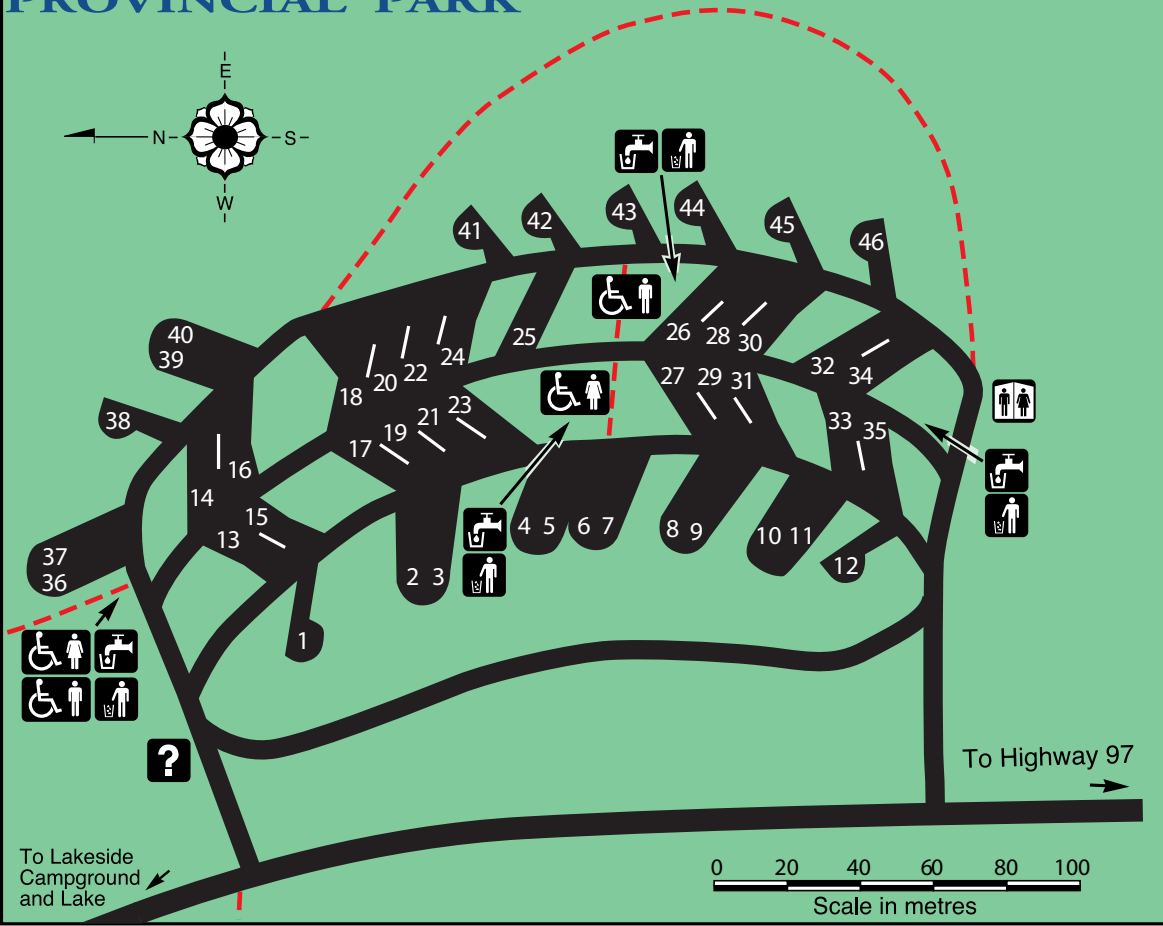

Ten Mile Lake

PROVINCIAL PARK

TOURING CAMPGROUND

LEGEND	
	Information
	Parking
	Toilets
	Toilets - Men (Wheelchair Access)
	Toilets - Women (Wheelchair Access)
	Showers
	Waste Disposal
	Water
	Boat Launch
	Water Skiing
	Canoeing
	Trail