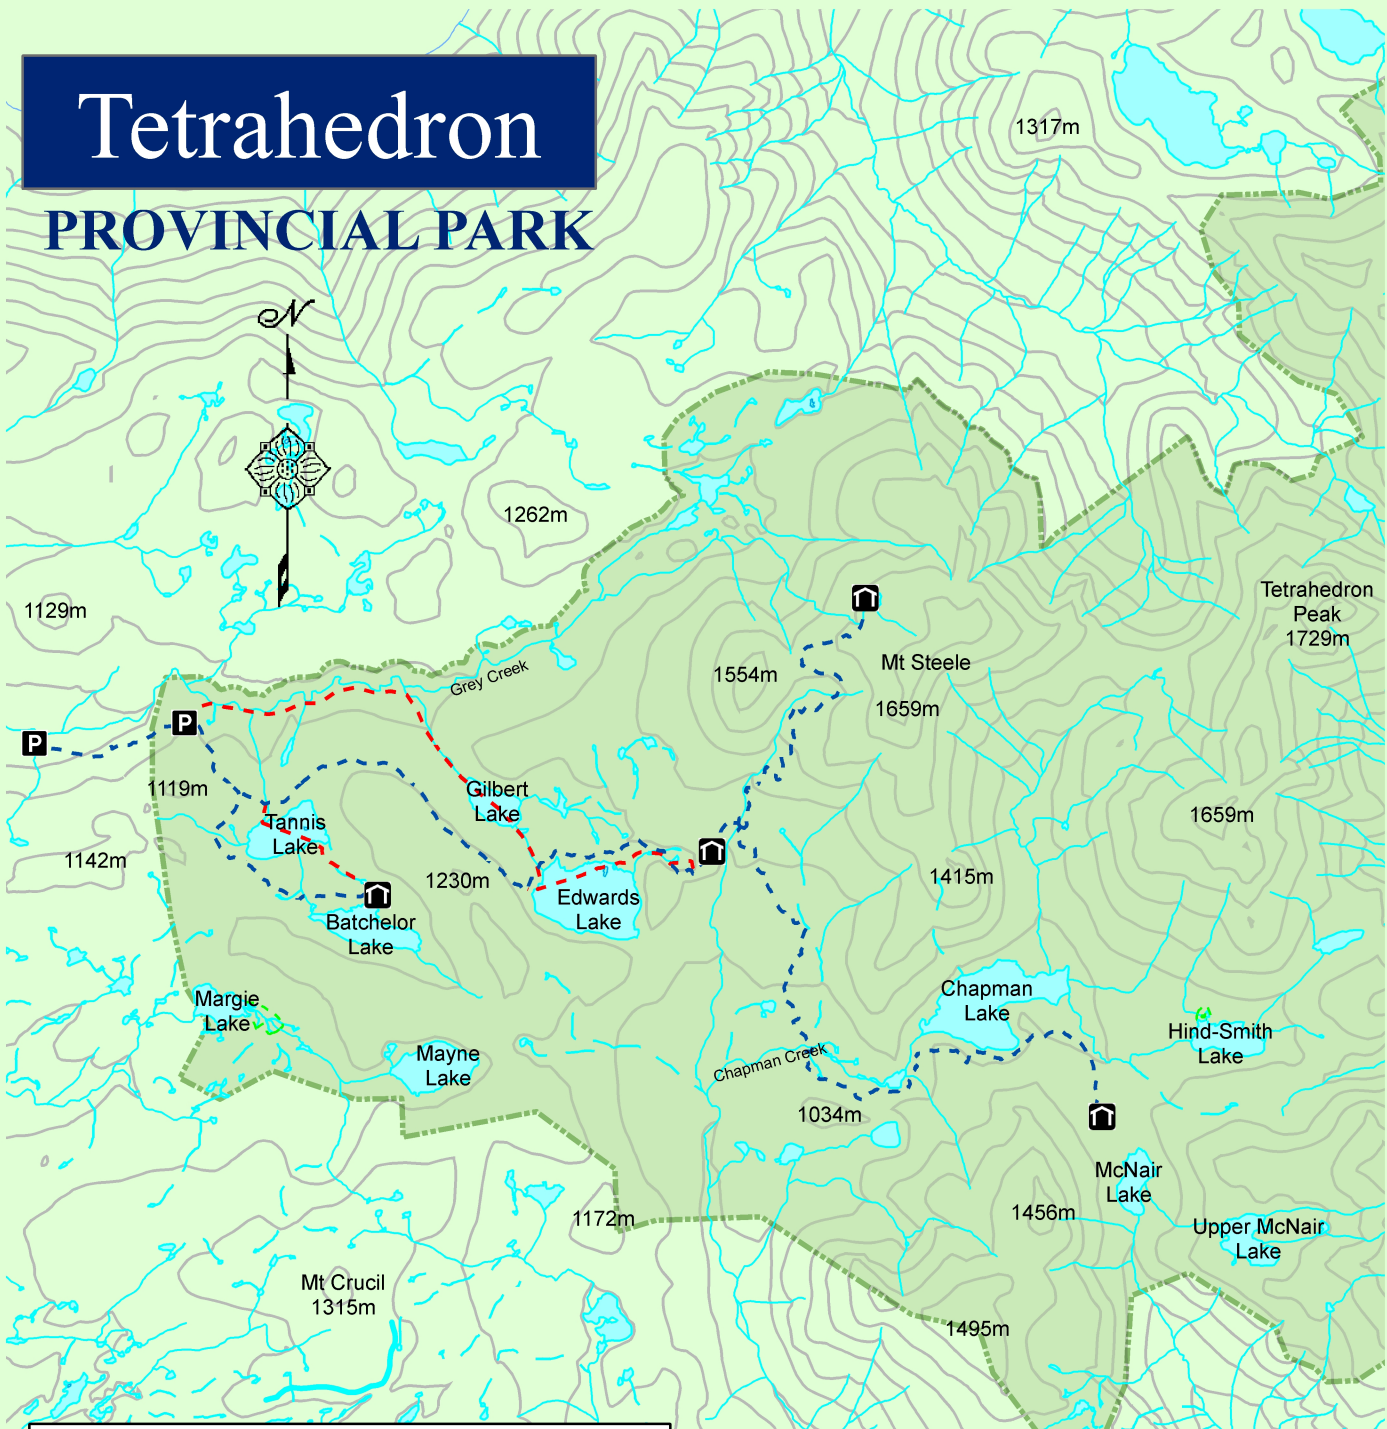

Tetrahedron

PROVINCIAL PARK

Caution: Winter Routes are for experienced winter travelers only. Ensure lakes are sufficiently frozen prior to using Winter Routes. Exercise extreme caution when crossing creeks and lakes. All cabins can be accessed without crossing lakes by following Summer Routes. Please use Summer Routes if you are at all unsure of lake ice conditions.

Legend

- P Parking
- H Cabin
- Summer Route
- Winter Route
- Provincial Parks