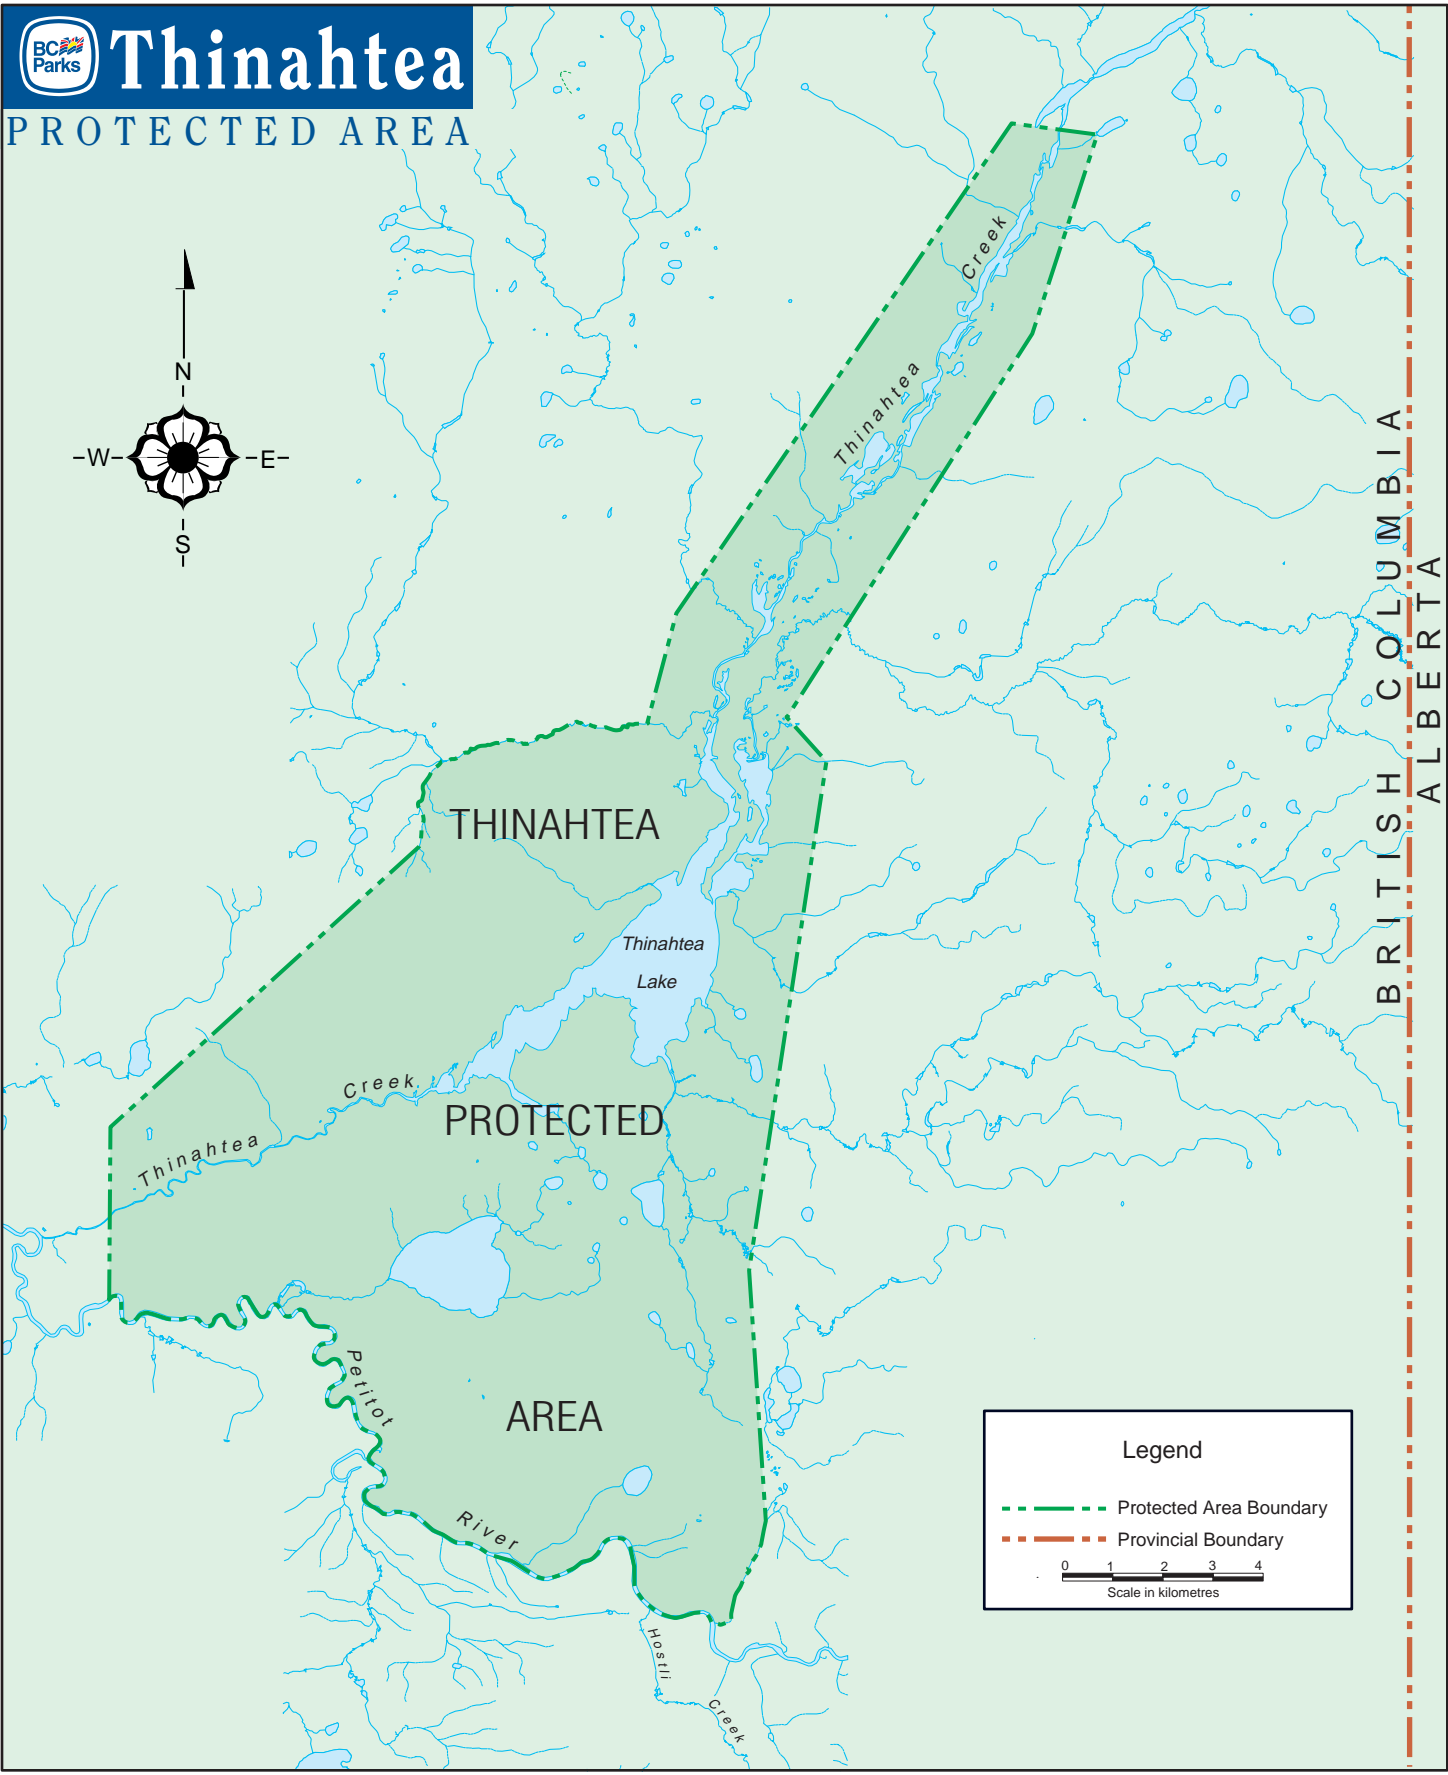

Thinahtea

PROTECTED AREA

THINAHTEA

Thinahtea Lake

PROTECTED

AREA

BRITISH COLUMBIA
ALBERTA

Legend

- Protected Area Boundary
- Provincial Boundary

0 1 2 3 4
Scale in kilometres