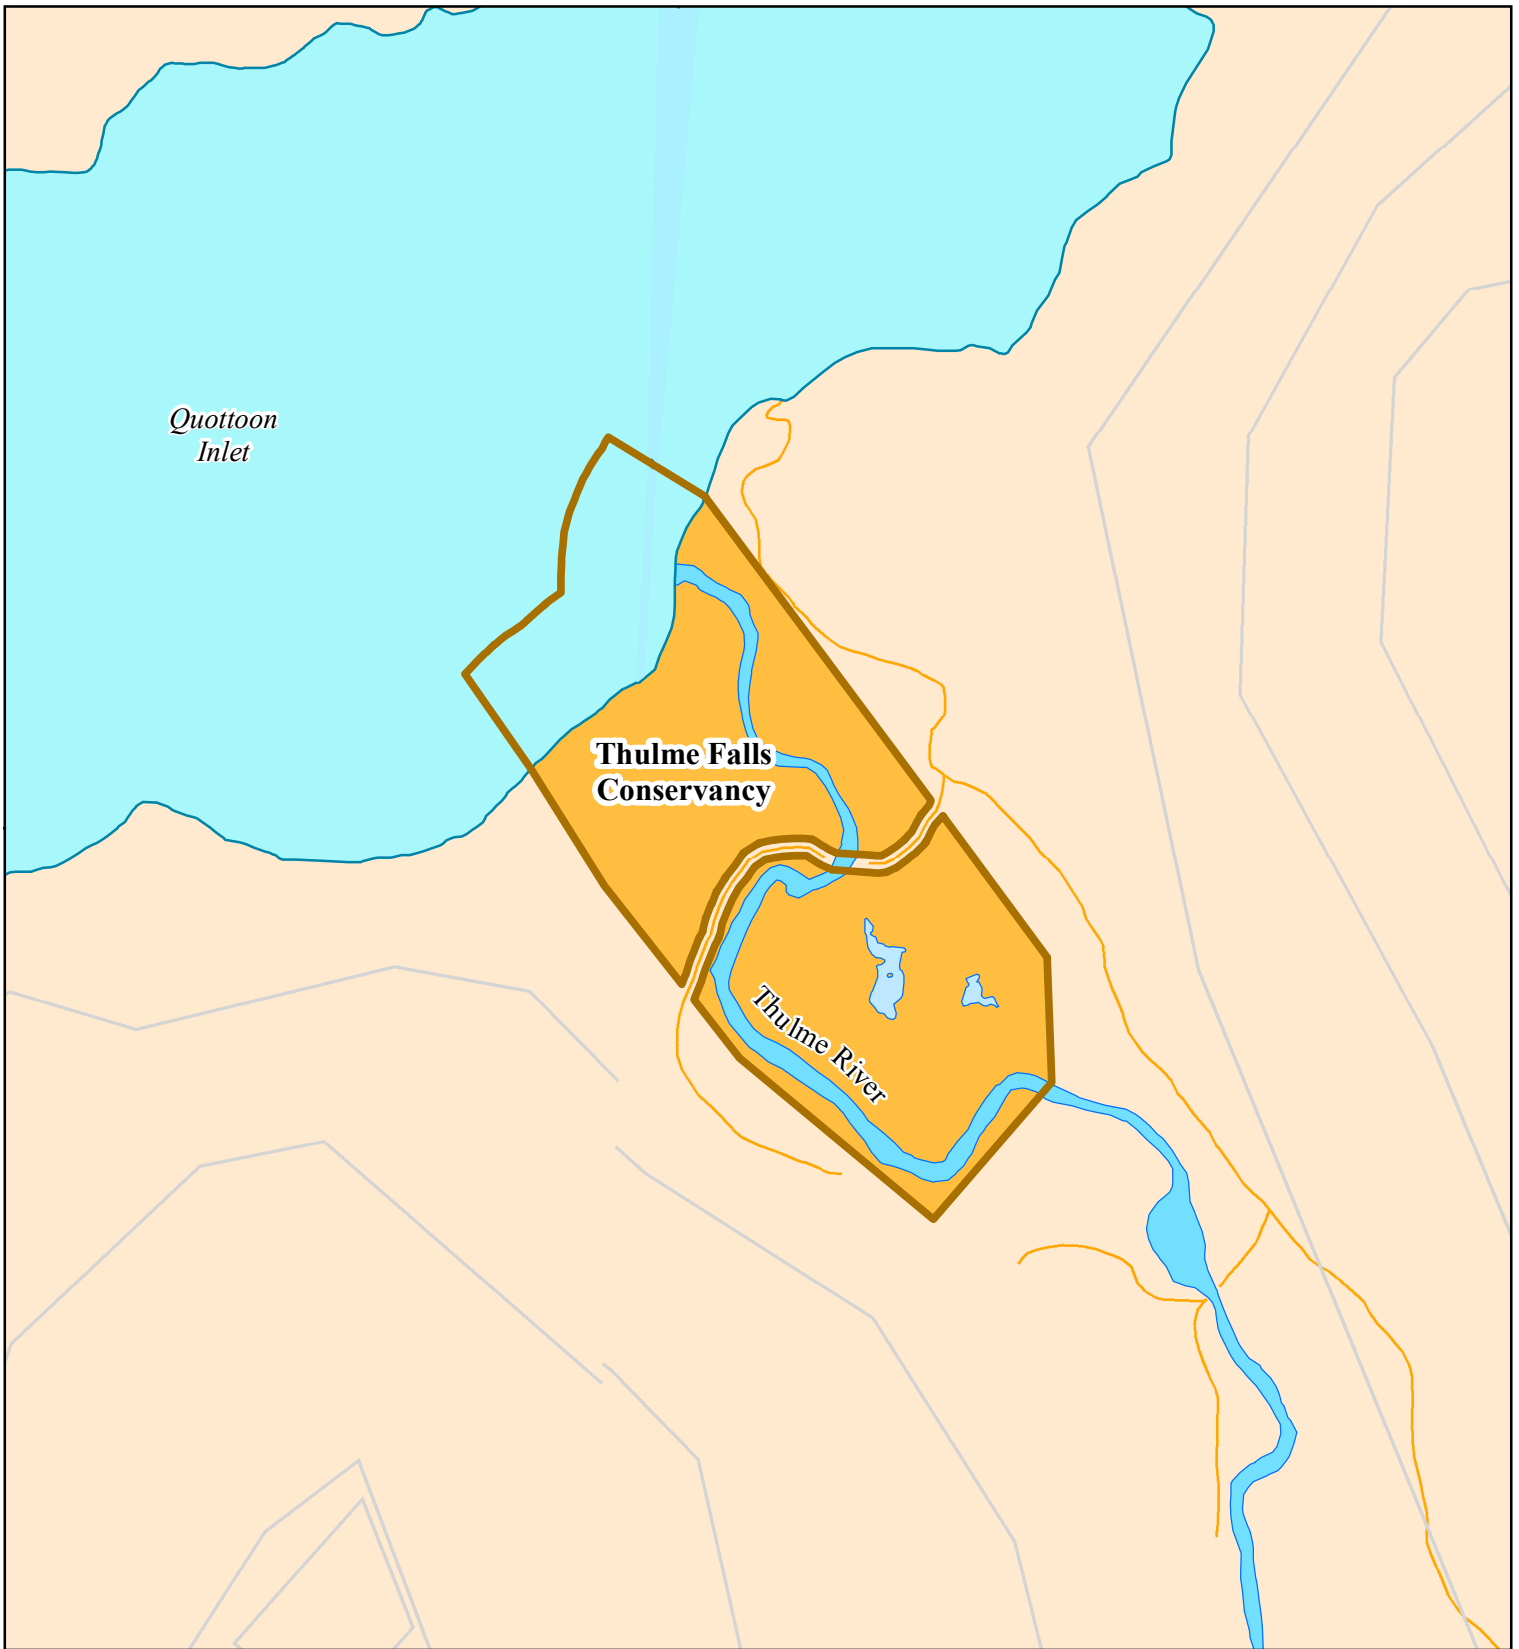

# Thulme Falls Conservancy: Overview

BC Parks

Dani Tarangle, Planning Section  
April, 2011  
NAD 83, BC Albers Projection

Thulme Falls Conservancy