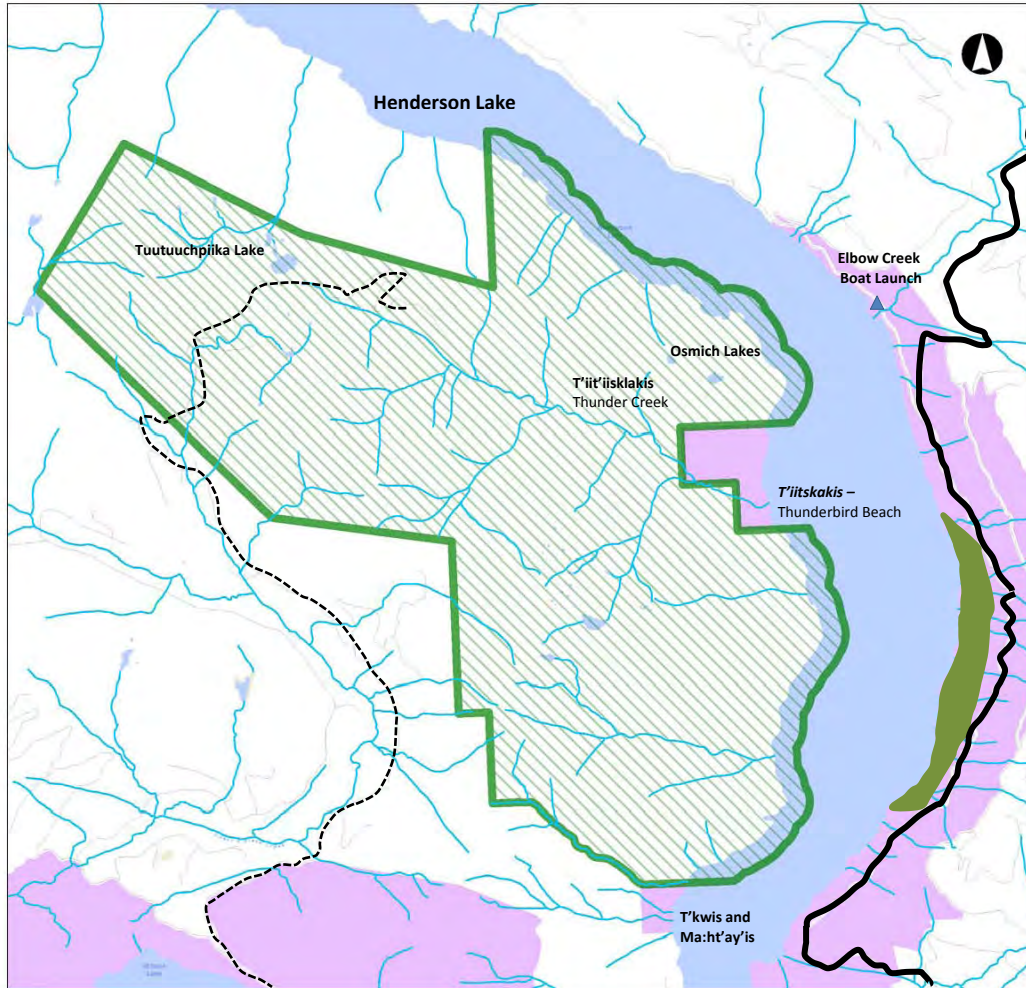

Thunderbird's Nest/T'iitsk'in Paawats Protected Area

iMapBC Mapping

Legend

	Thunderbird's Nest PA
	Uchucklesaht Land
	Houtchucklis Lake Park
	Henderson Road B500
	Silverside Road
	Streams

Key Map of British Columbia