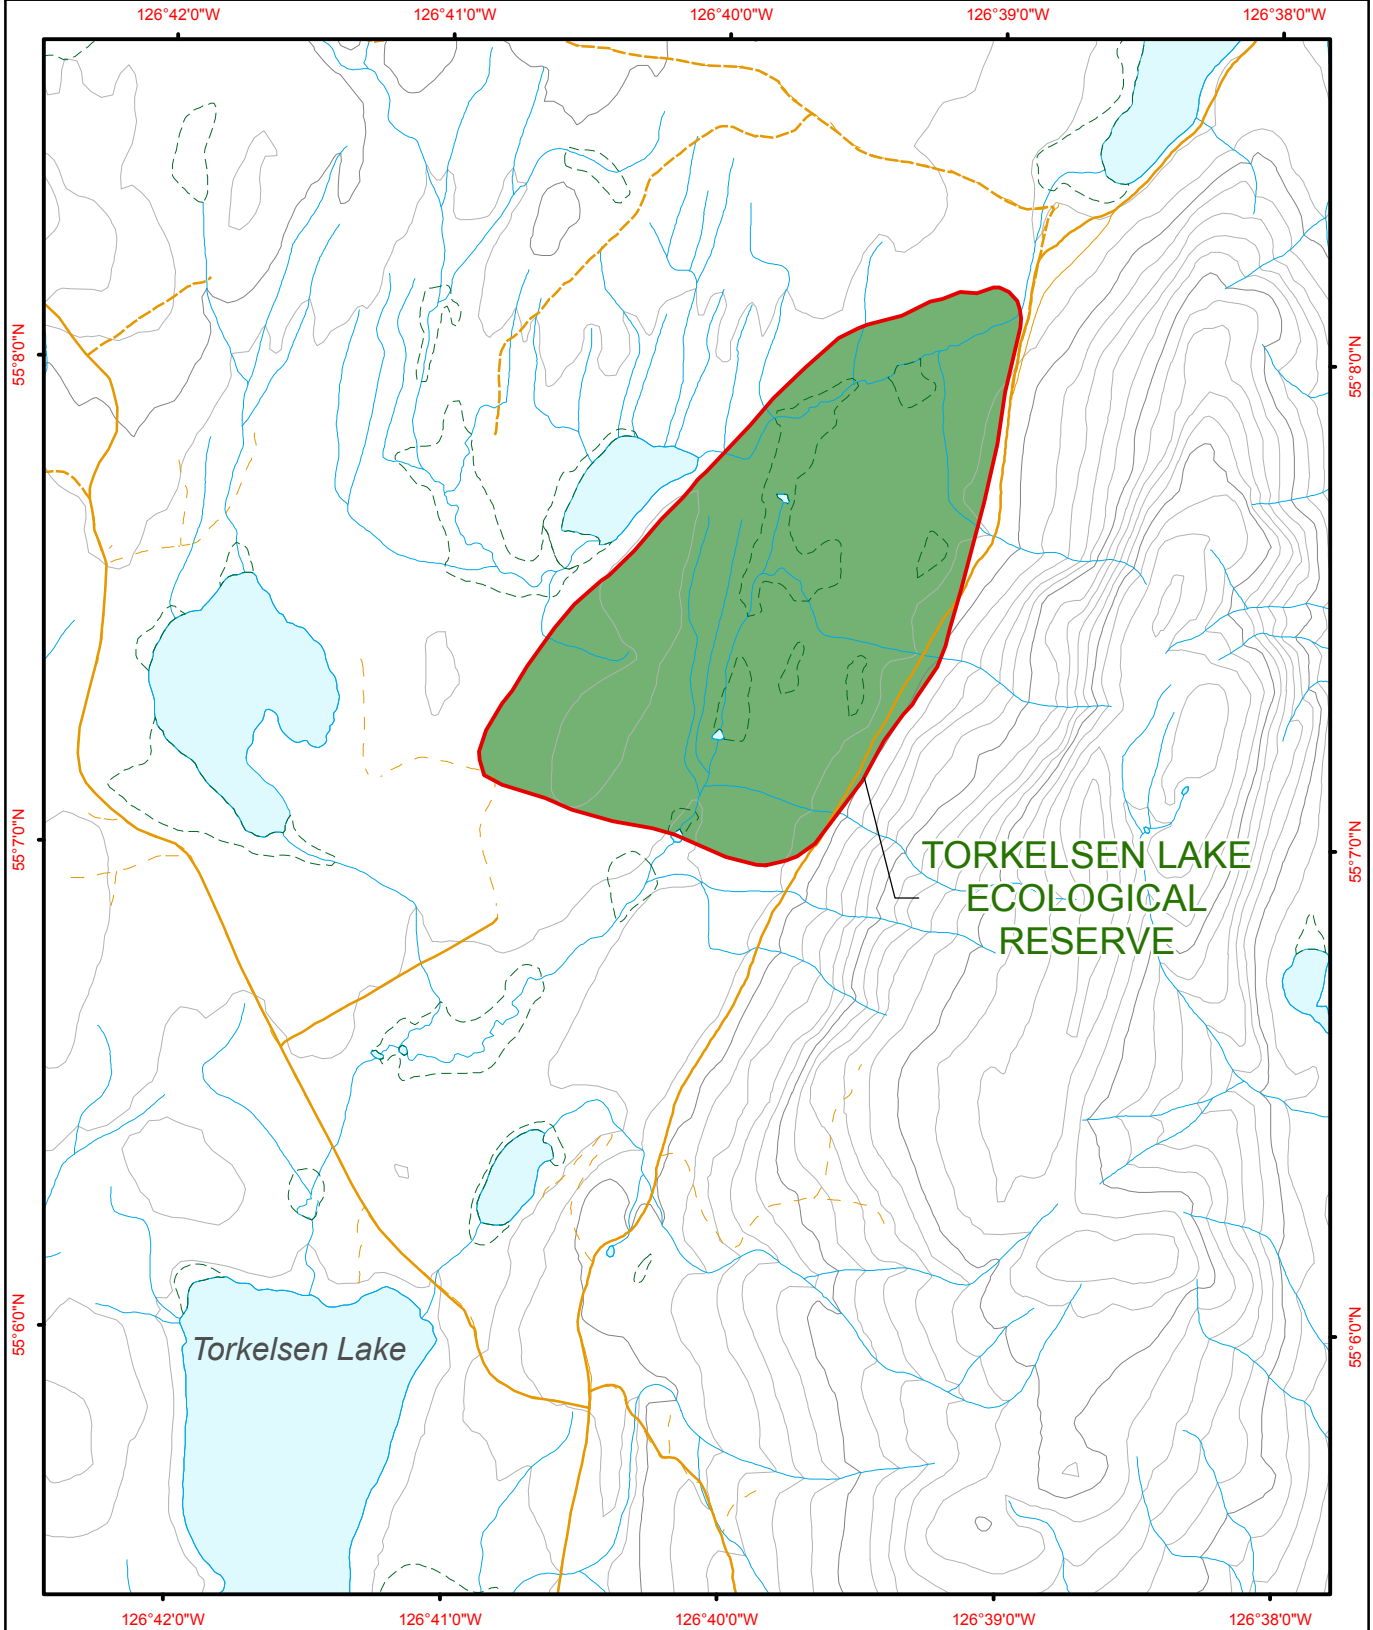

Torkelsen Lake Ecological Reserve

TORKELSEN LAKE
ECOLOGICAL
RESERVE

Torkelsen Lake

 <p>BRITISH COLUMBIA The Best Place on Earth</p>		 Ecological Reserve	 Contour - 100 m	 River or Stream	
		 Other Protected Area	 Contour - 20 m	 Marsh or Swamp	
		 Forest Service Road	 Lake or Ocean		
		 Road Permit			
		 <p>0 200 400 600 800 1,000 Metres</p>			
		Project File: protected_area_template Date: September 14, 2010			