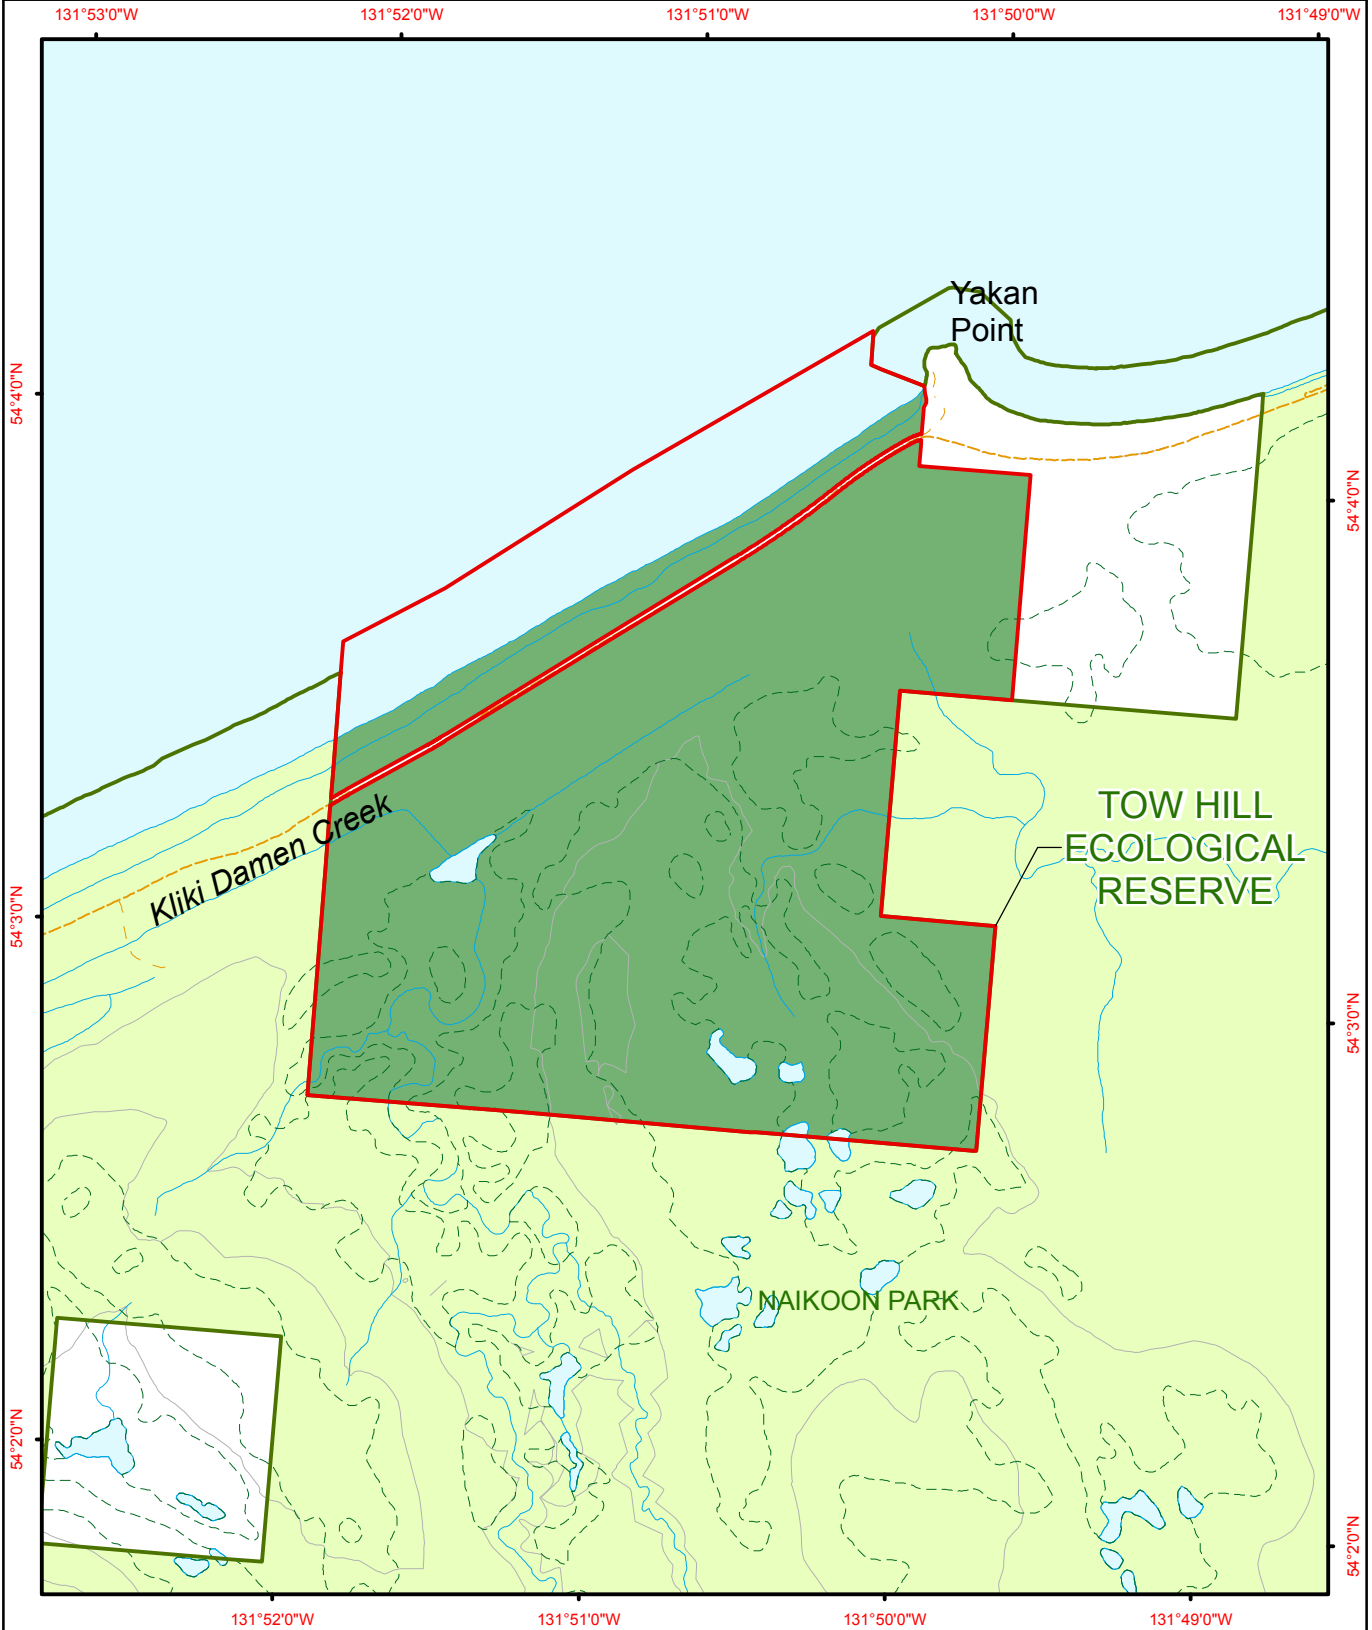

# Tow Hill Ecological Reserve

BRITISH COLUMBIA  
The Best Place on Earth

BCParks

Ecological Reserve  
Other Protected Area

Contour - 100 m  
Contour - 20 m  
Forest Service Road  
Road Permit

River or Stream  
Marsh or Swamp  
Lake or Ocean

Project File: protected\_area\_template  
Date: September 14, 2010