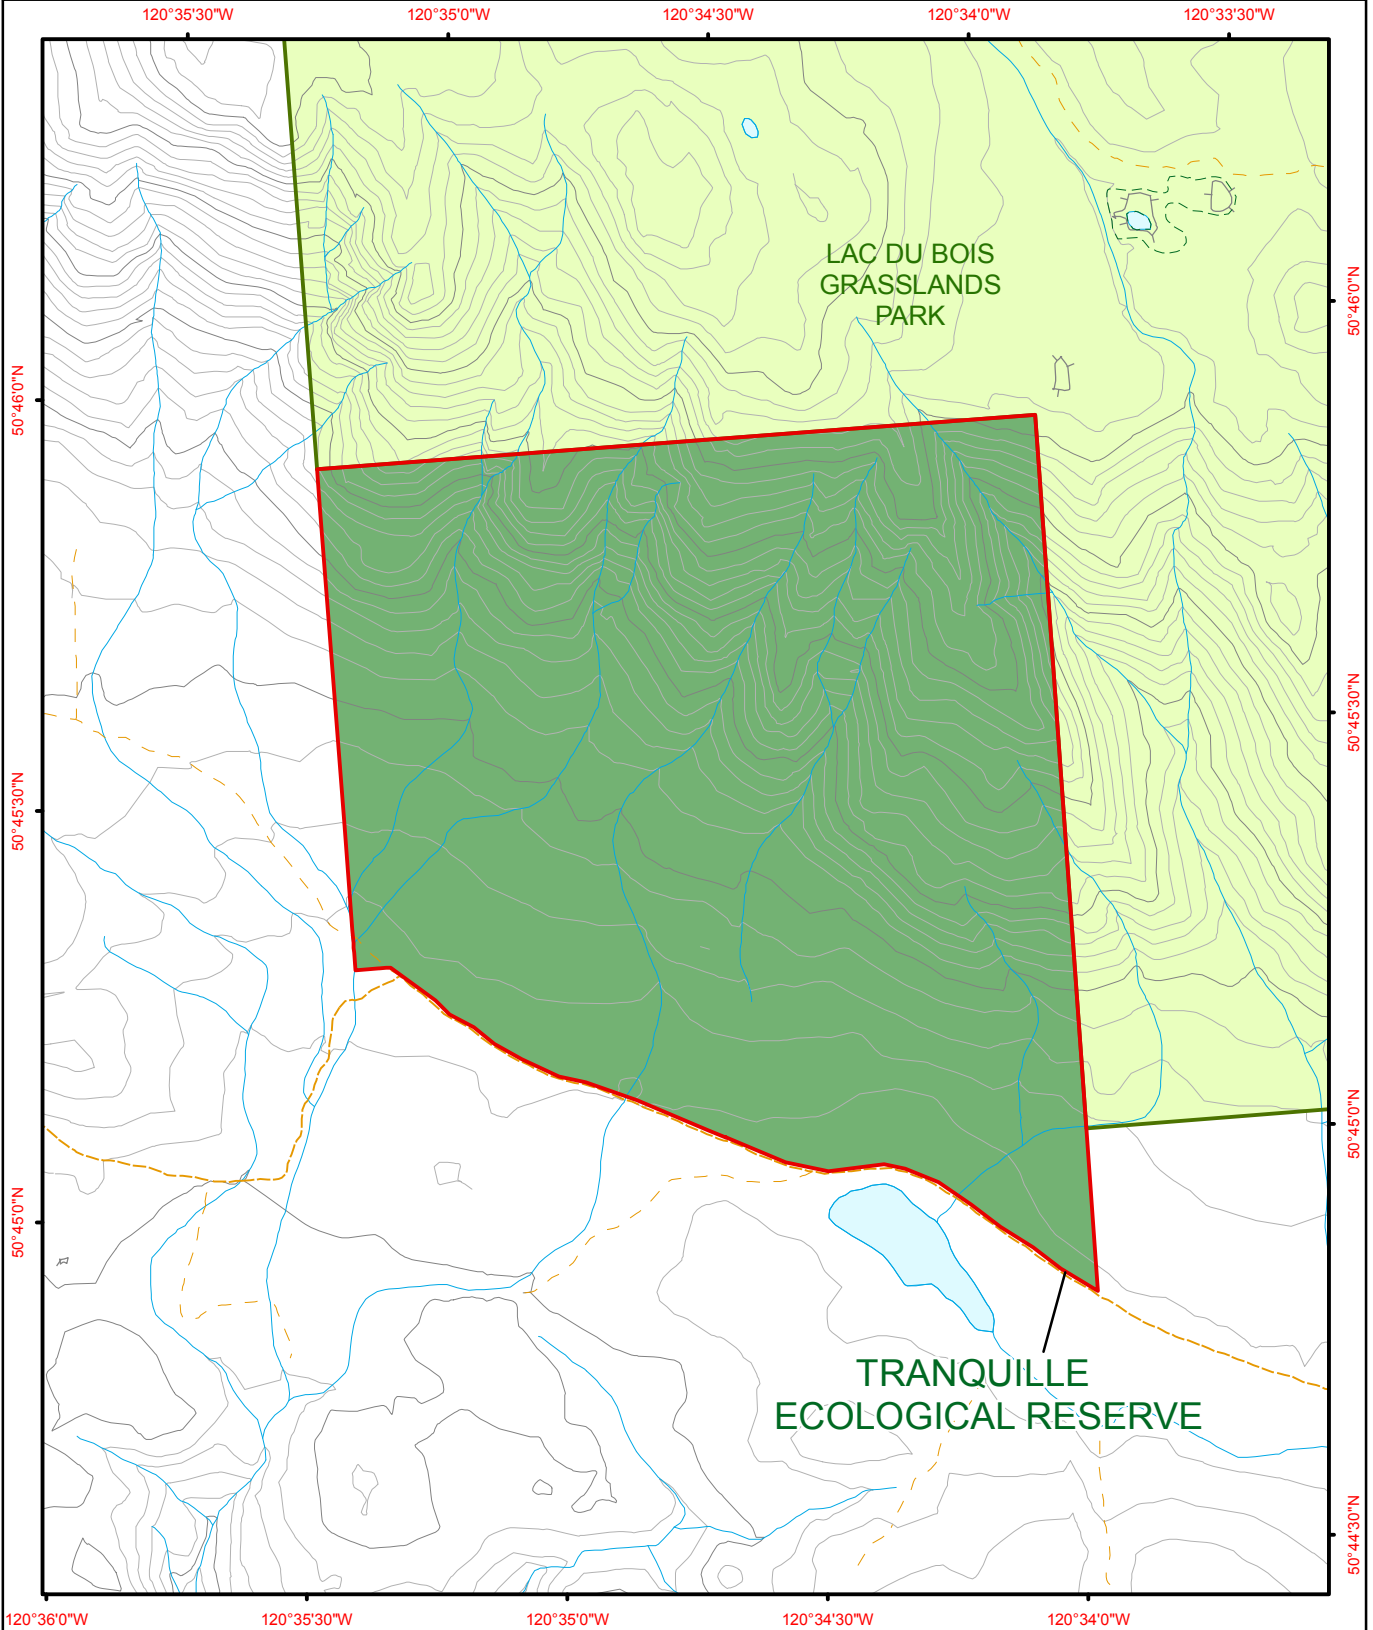

Tranquille Ecological Reserve

120°36'0"W 120°35'30"W 120°35'0"W 120°34'30"W 120°34'0"W

<p>BRITISH COLUMBIA The Best Place on Earth</p>	<p>BC Parks</p>	Ecological Reserve	Contour - 100 m	River or Stream	
		Other Protected Area	Contour - 20 m	Marsh or Swamp	
		Forest Service Road	Road Permit	Lake or Ocean	

0 100 200 300 400 500
Metres

Project File: protected_area_template
Date: September 14, 2010