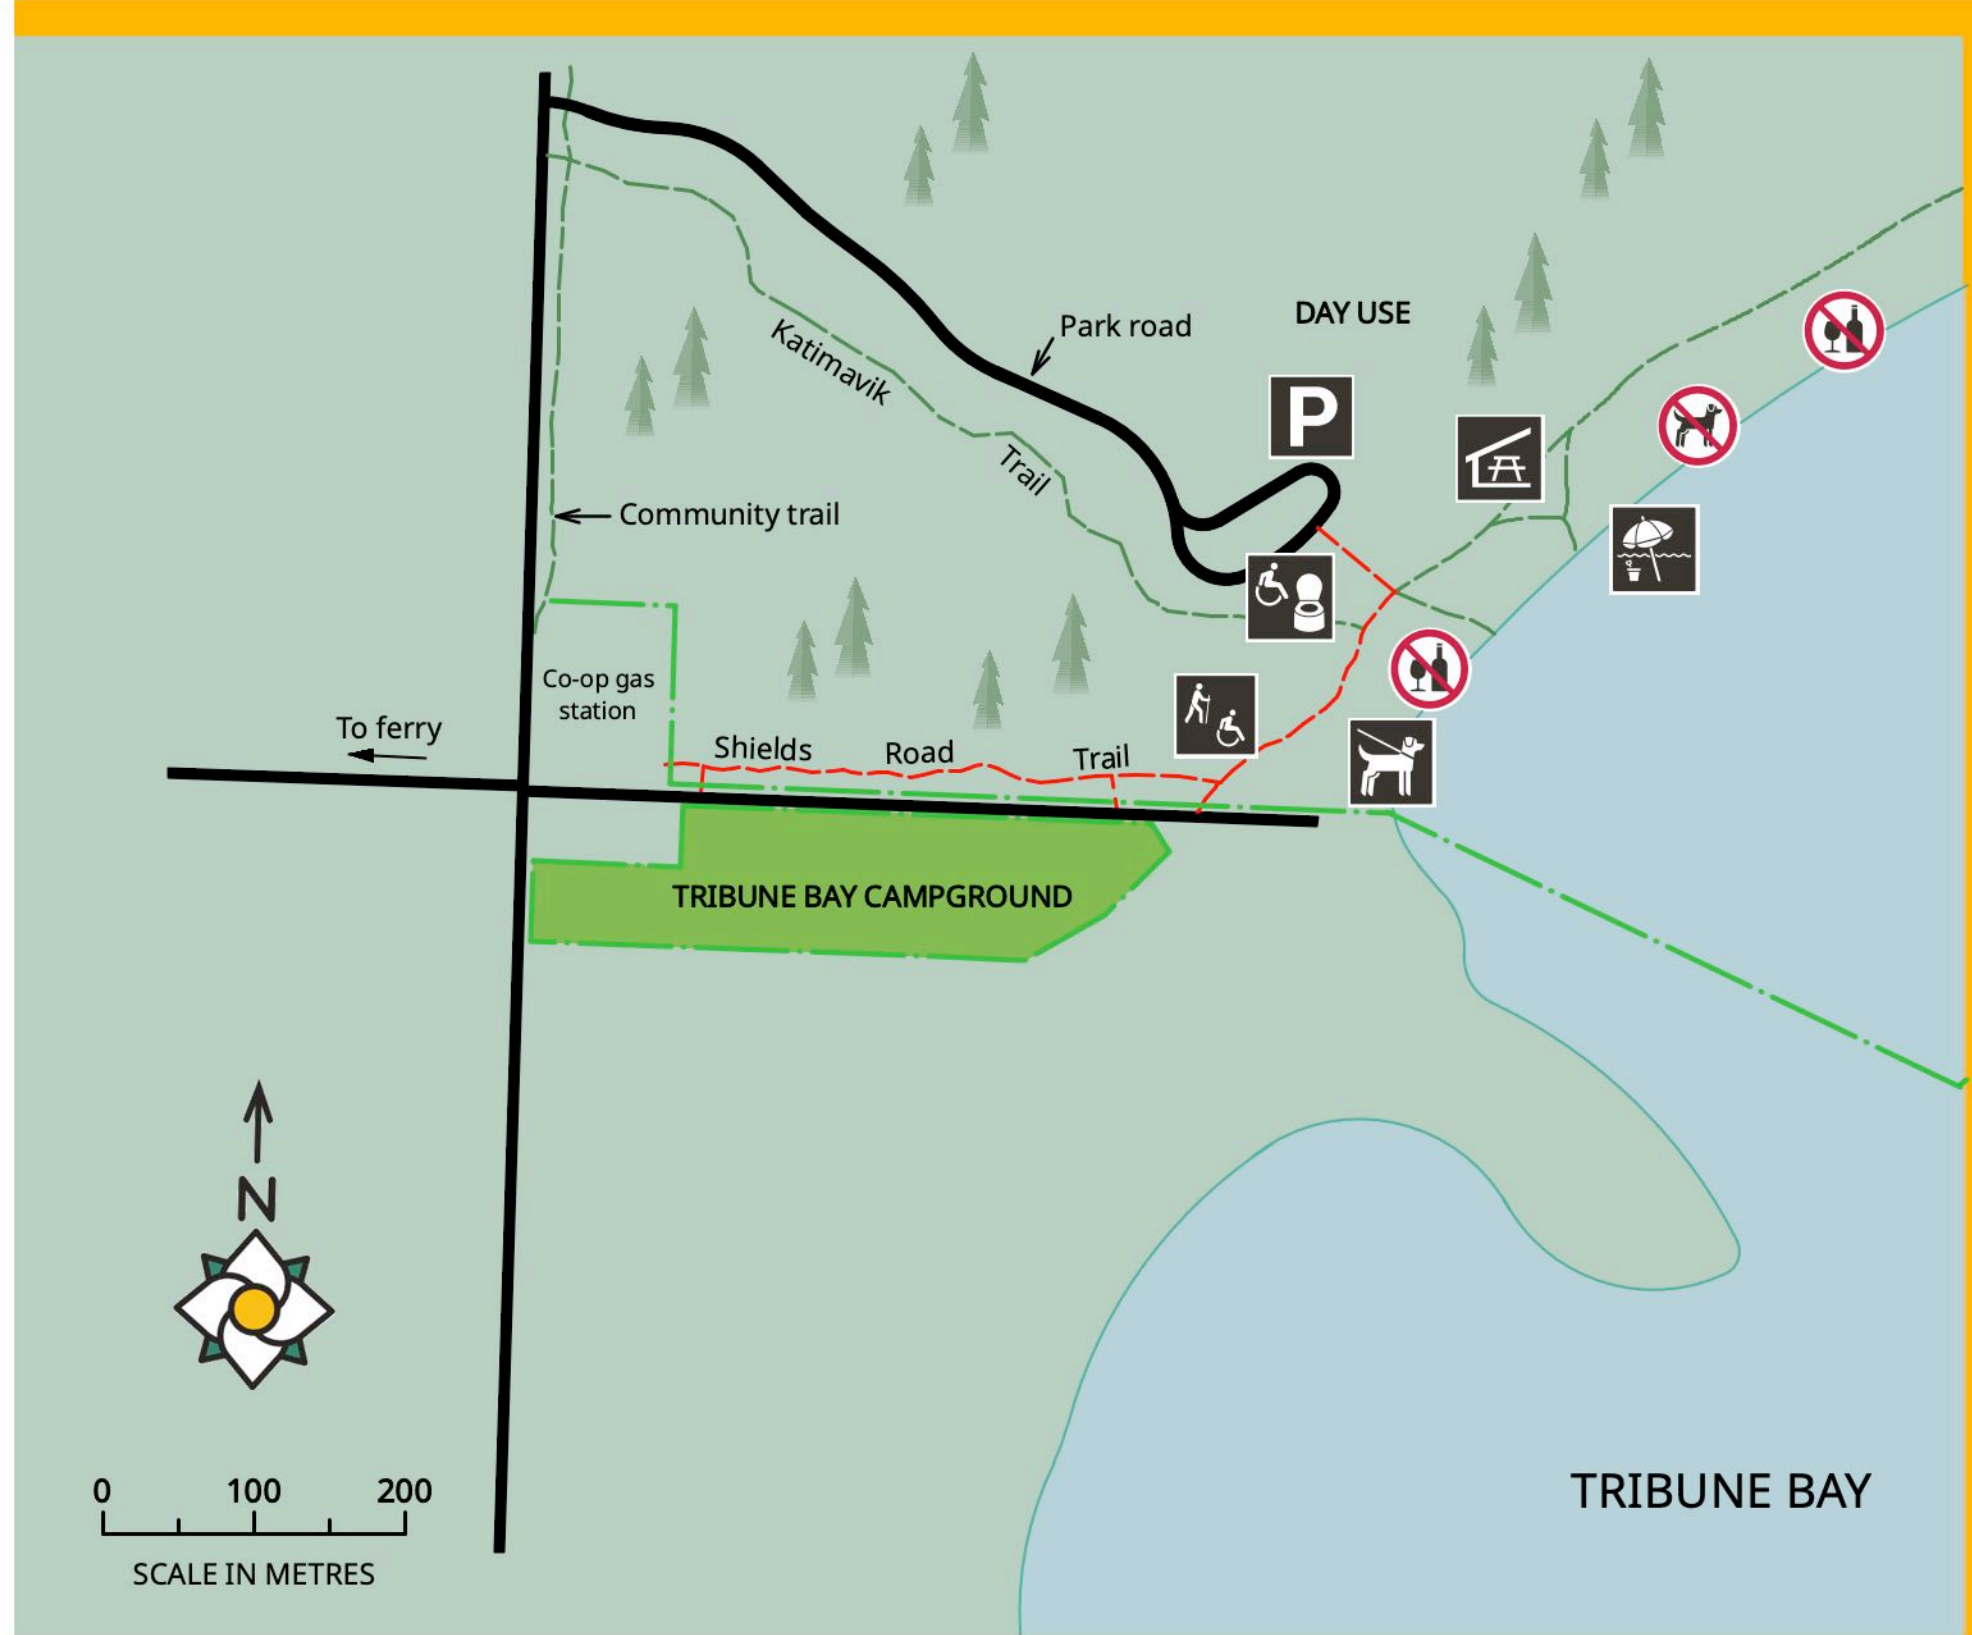

Tribune Bay Park Campground

	Back-in campsites length +/- 15m		Accessible trail
	Pull-through campsites length +/- 18m		Trail (not universally accessible)
	Compact campsites length +/- 10m		Campground boundary
	No trailers / towed vehicles in campsites 37 - 53		Service Centre; Accessible Toilet, Water-Drinking, Garbage/Recycling, Grey Water Disposal
	Cabins (accessible) with parking & electricity		Accessible parking
	Road with traffic flow indicated		Accessible Pay Showers
	Park gates		Parking
			Information shelter
			Accessible trail
			Beach
			Pit toilet
			Electrical hook-up
			Accessible pit toilet
			Picnic shelter
			Dogs-Keep on leash
			No dogs
			No alcohol