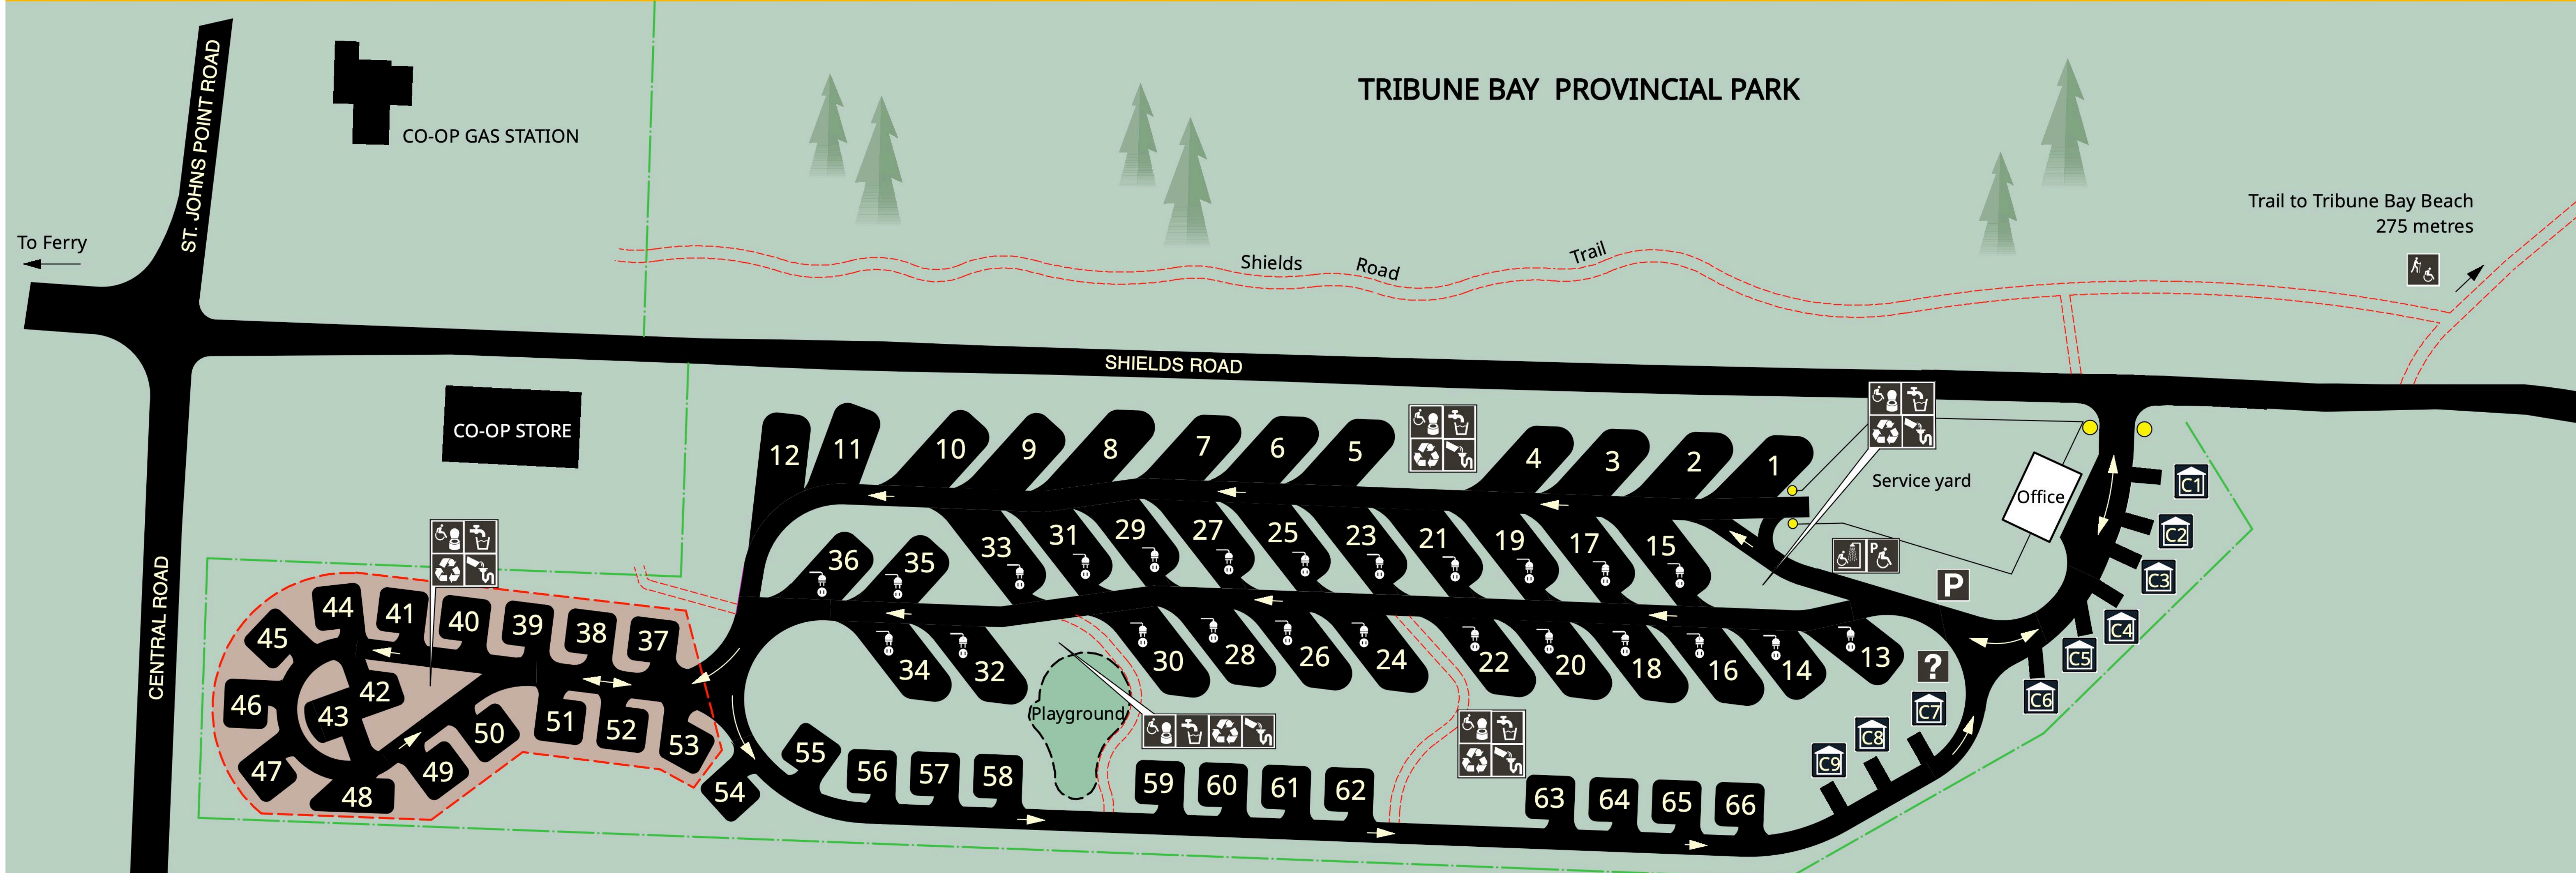

Tribune Bay Park Campground

	Back-in campsites length +/- 15m		Accessible trail
	Pull-through campsites length +/- 18m		Trail (not universally accessible)
	Compact campsites length +/- 10m		Campground boundary
	No trailers / towed vehicles in campsites 37 - 53		Service Centre; Accessible Toilet, Water-Drinking, Garbage/Recycling, Grey Water Disposal
	Cabins (accessible) with parking & electricity		Accessible parking
	Road with traffic flow indicated		Accessible Pay Showers
	Park gates		Parking
			Information shelter
			Accessible trail
			Beach
			Pit toilet
			Electrical hook-up
			Accessible pit toilet
			Picnic shelter
			Dogs-Keep on leash
			No dogs
			No alcohol