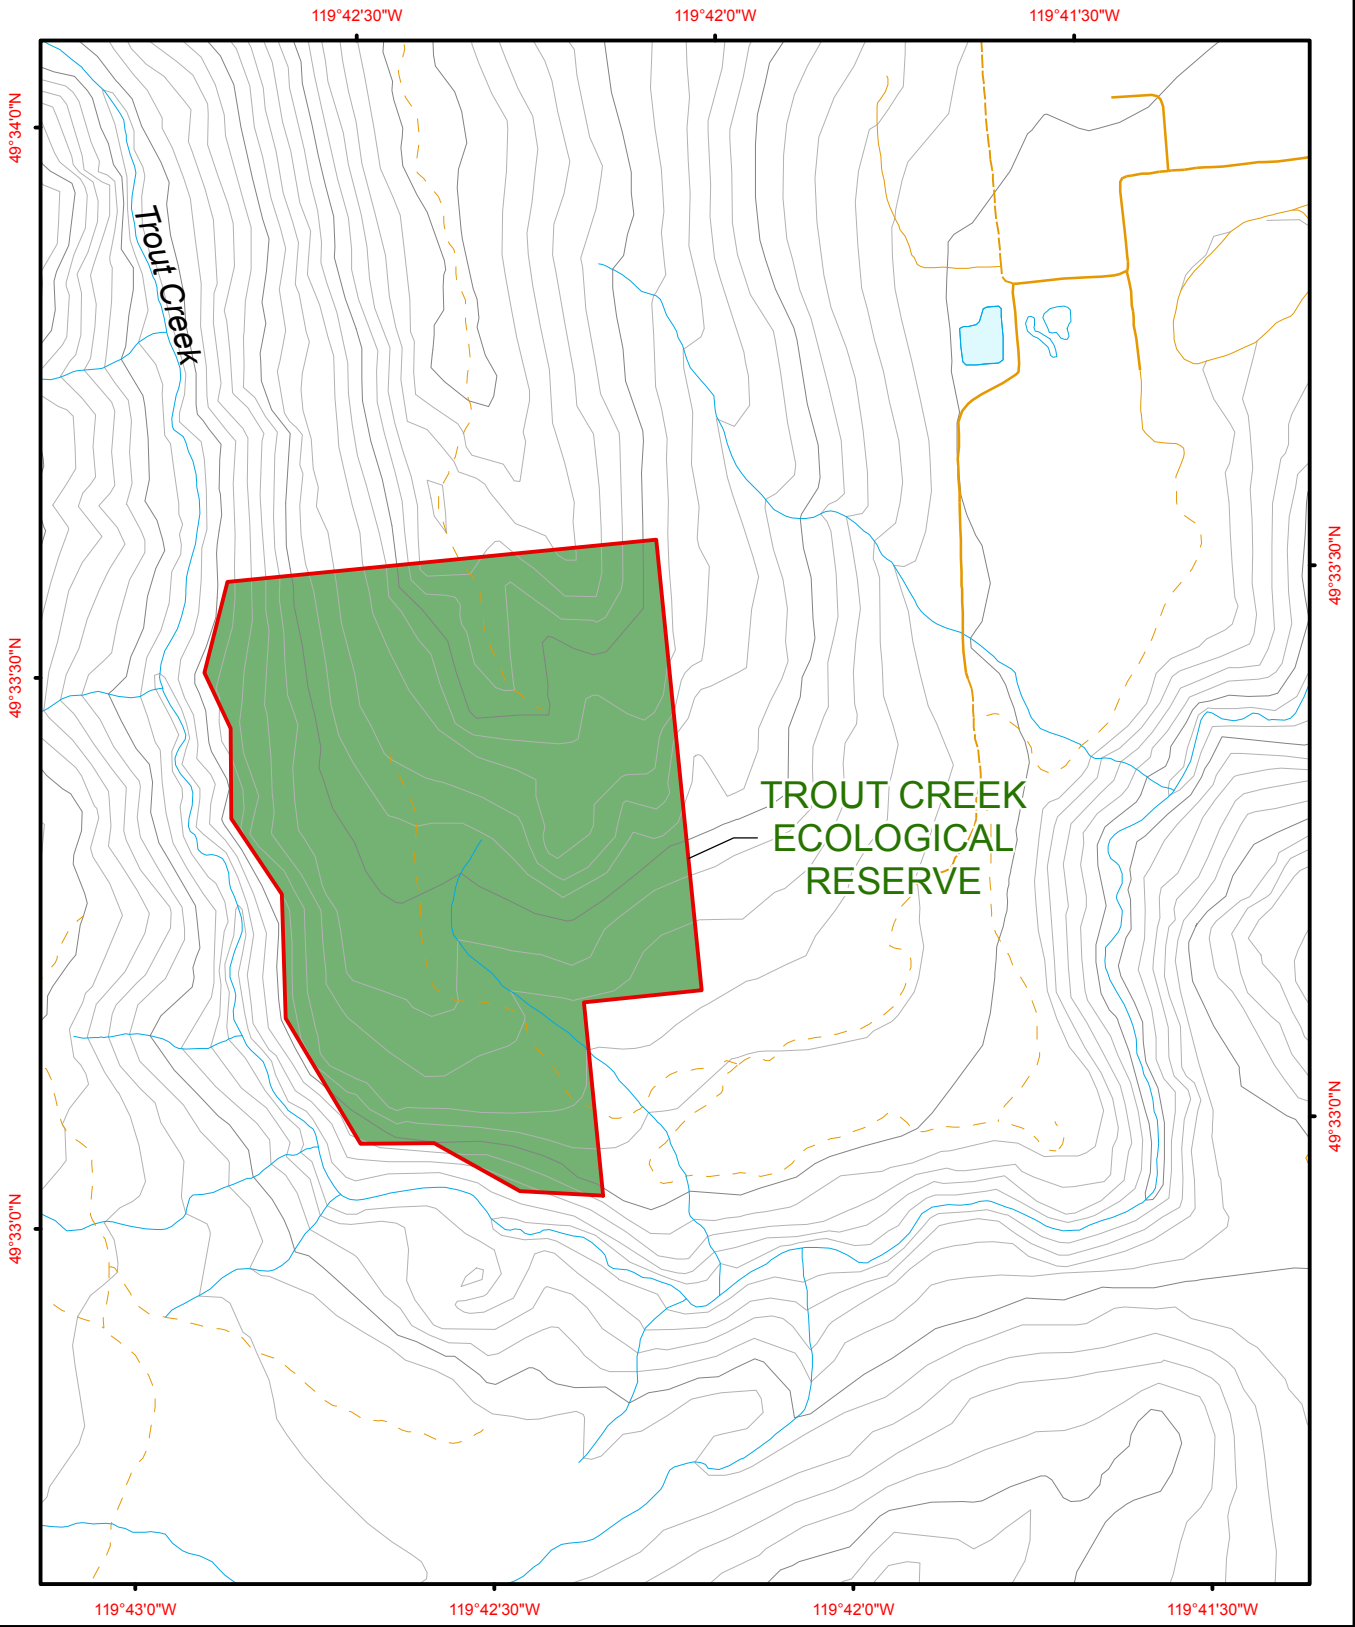

Trout Creek Ecological Reserve

TROUT CREEK
ECOLOGICAL
RESERVE

 BRITISH COLUMBIA The Best Place on Earth		 Ecological Reserve	 Contour - 100 m	 River or Stream		
		 Other Protected Area	 Contour - 20 m	 Marsh or Swamp		
		 Forest Service Road	 Lake or Ocean			
		 Road Permit				
					Project File: protected_area_template Date: September 14, 2010	