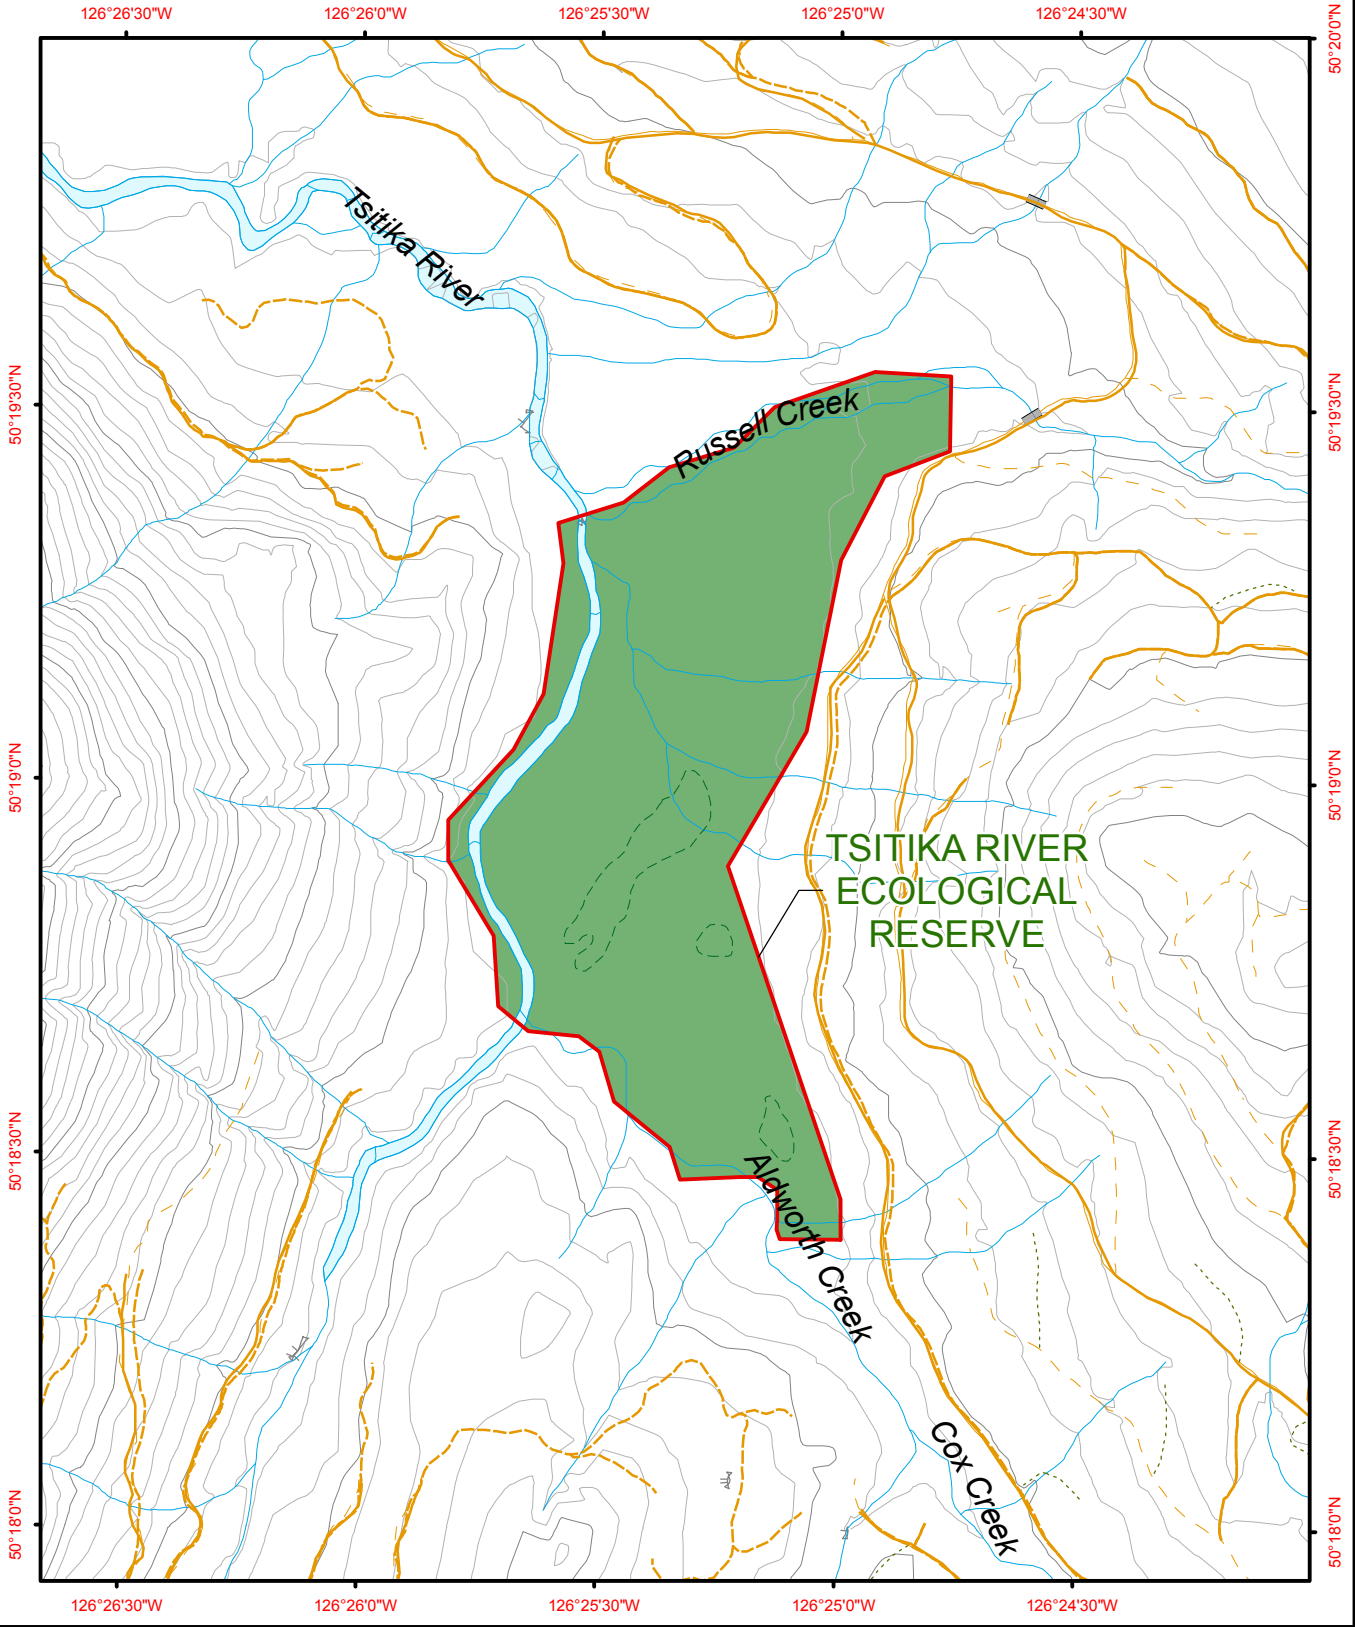

Tsitika River Ecological Reserve

- | | | | | | |
|---|----------------------|---|---------------------|---|-----------------|
|  | Ecological Reserve |  | Contour - 100 m |  | River or Stream |
|  | Other Protected Area |  | Contour - 20 m |  | Marsh or Swamp |
| | |  | Forest Service Road |  | Lake or Ocean |
| | |  | Road Permit | | |

BCParks

Project File: protected_area_template
Date: September 14, 2010